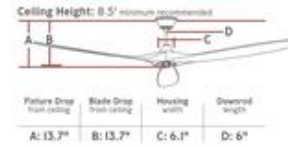

VISUAL COMFORT & Co.

3MAVR88BK: Maverick 88 Ceiling Fan in Matte Black with Dark Walnut Blades

Specification Images:

Dimensions:

Diameter:	88"
Weight:	20.2 lbs.
Number Of Speeds:	6
Reverse Switch:	Remote Controlled
Rev. Switch Location:	Remote Transmitter
Motor Size:	120 X 25
Diameter of Housing:	8.5
Lead Wire Length:	78 inches
Uplight Included:	No
Light Kit Included:	No
Remote Included:	Hand Remote
Location of Receiver:	Canopy
Remote Group(s):	