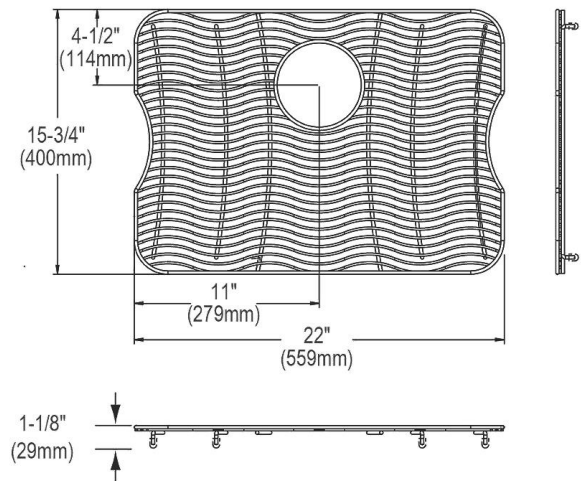

PART: _____ QTY: _____

PROJECT: _____

CONTACT: _____

DATE: _____

NOTES: _____

APPROVAL: _____

In keeping with our policy of continuing product improvement, Elkay reserves the right to change product specifications without notice. Please visit elkay.com for the most current version of Elkay product specification sheets. This specification describes an Elkay product with design, quality, and functional benefits to the user. When making a comparison of other producers' offerings, be certain these features are not overlooked.