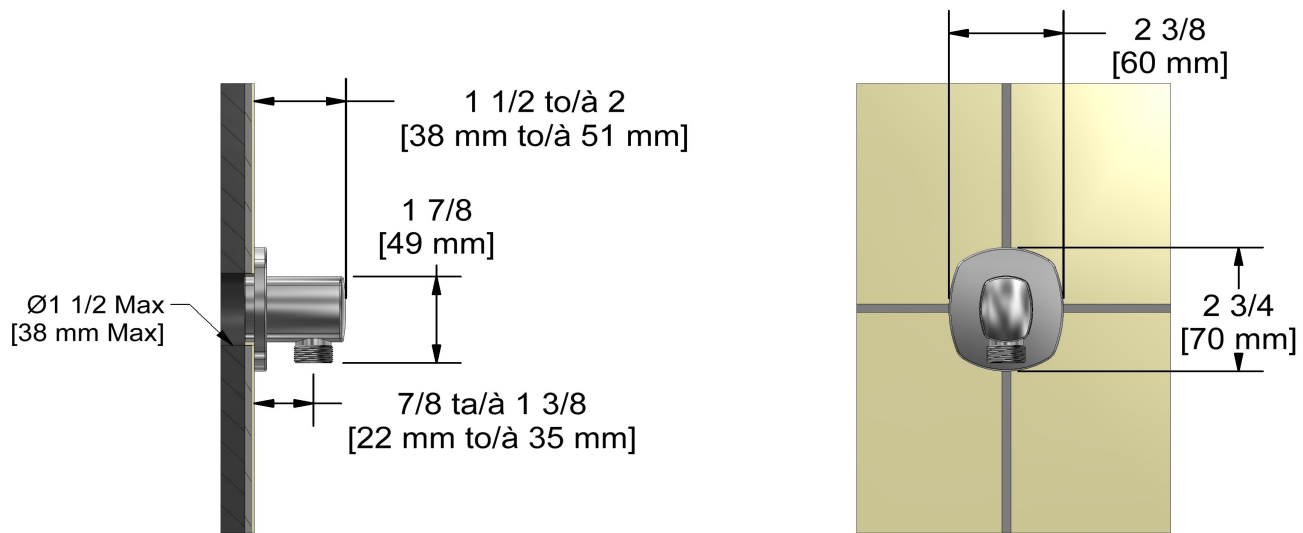

Sizes, models and finishes may differ from thoses presented.

Warranty

This **Riobel Inc.** product you have purchased carries a Limited Lifetime Warranty on the chrome, PVD finish, blacks and all working parts and is guaranteed from the initial purchase date against all manufacturing defects. All other finishes, including plastic components, are guaranteed for one year. All electric and/or electronic parts are covered by a 5-year limited warranty.

Customer Service

Ontario, West Canada : 888-287-5354 Quebec, Maritimes, United States : 866-473-8442

2020.11.07