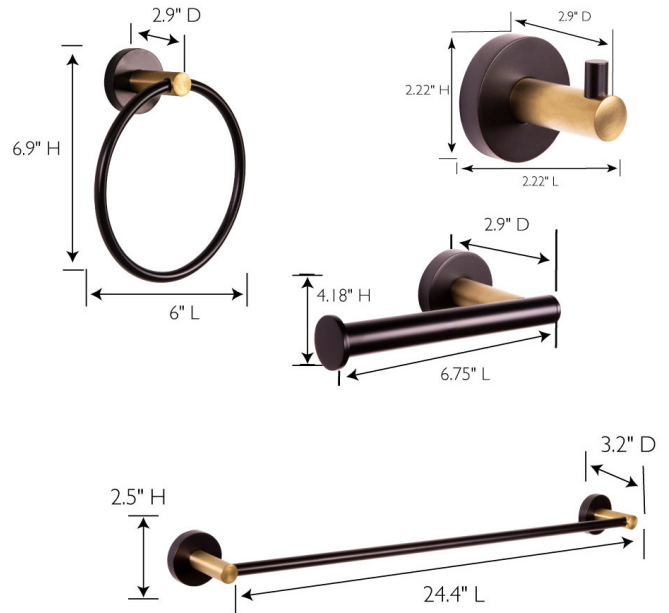

## Kelton 4-Piece Bath Accessory Kit Matte Black and Satin Gold

### SPECIFICATIONS

MATERIAL CONSTRUCTION:	Zinc/Alluminum
PVD FINISH:	No
ASSEMBLY REQUIRED:	No
TOOLS NEEDED FOR INSTALLATION:	Screwdriver
SCREWS INCLUDED:	Yes
DRYWALL ANCHORS INCLUDED:	Yes

WARRANTY:	1-Year limited warranty
LEGAL FOR SALE IN CALIFORNIA:	Yes
ADA COMPLIANT:	N/A