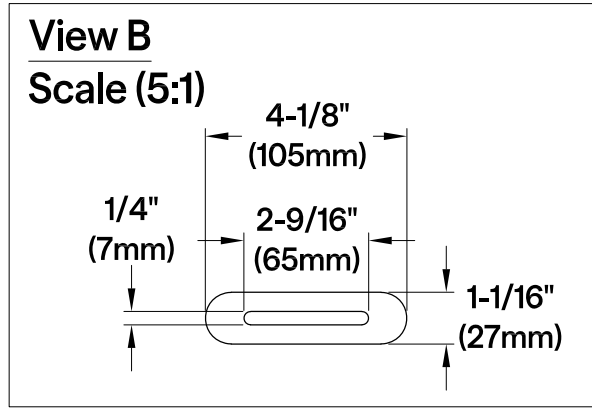

VTDE663124C420,2,3,6,7,8 66" Acrylic Pedestal Tub with Drain

M14 x 120 (5 pcs)

Illustration of five screws used for assembly.