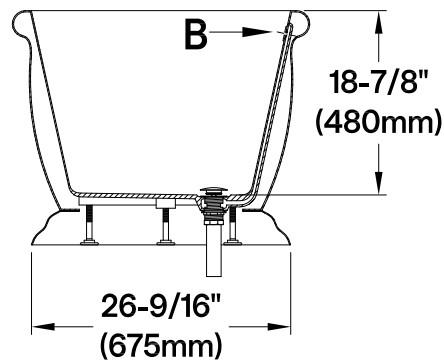

VTDE663124C420,2,3,6,7,8 66" Acrylic Pedestal Tub with Drain

M14 x 120 (5 pcs)

Illustration of five screws used for assembly.