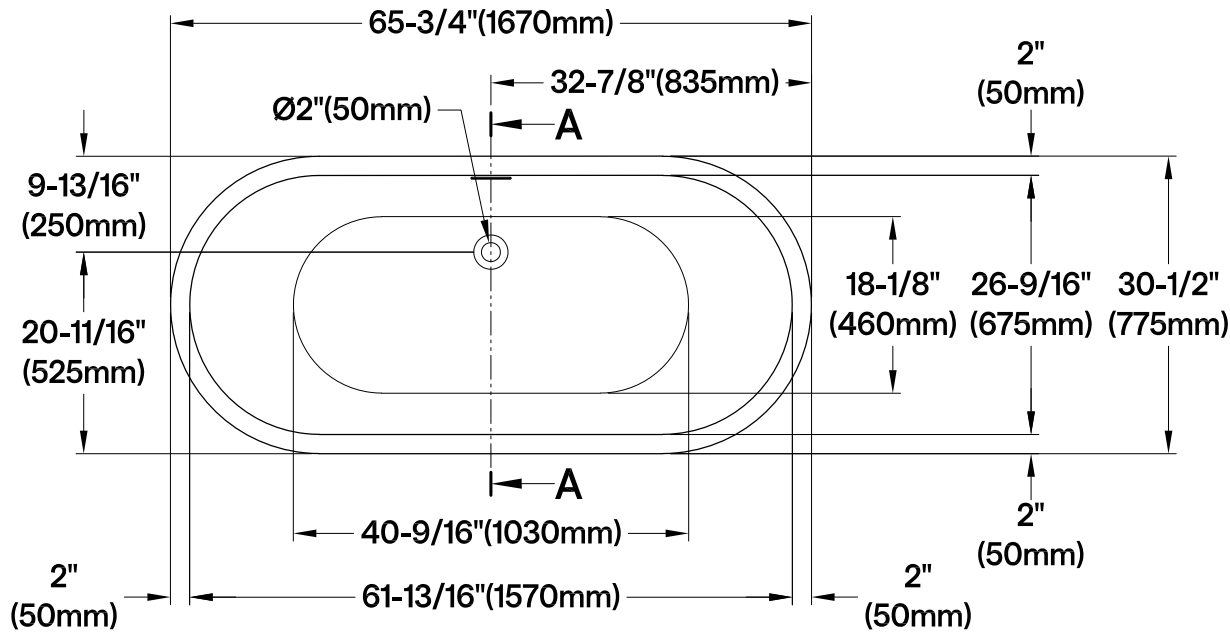

VTDE663124C420,2,3,6,7,8 66" Acrylic Pedestal Tub with Drain

M14 x 120 (5 pcs)

Illustration of five screws used for assembly.