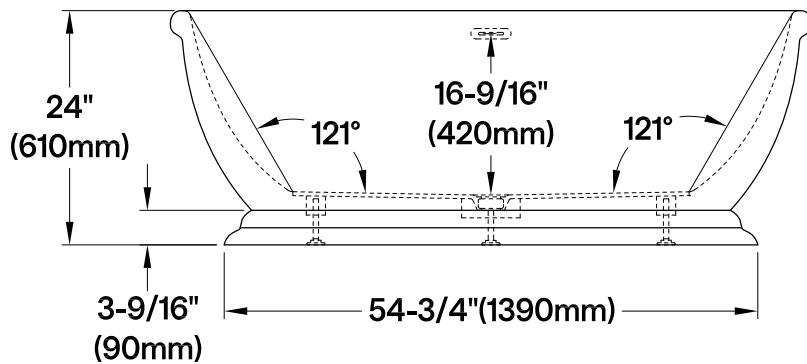

VTDE663124C420,2,3,6,7,8 66" Acrylic Pedestal Tub with Drain

M14 x 120 (5 pcs)

Illustration of five screws used for assembly.