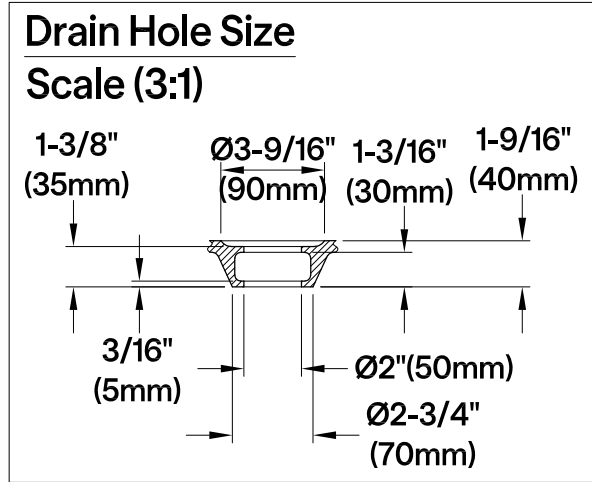

VTDE663124C420,2,3,6,7,8 66" Acrylic Pedestal Tub with Drain

M14 x 120 (5 pcs)

Illustration of five screws used for assembly.