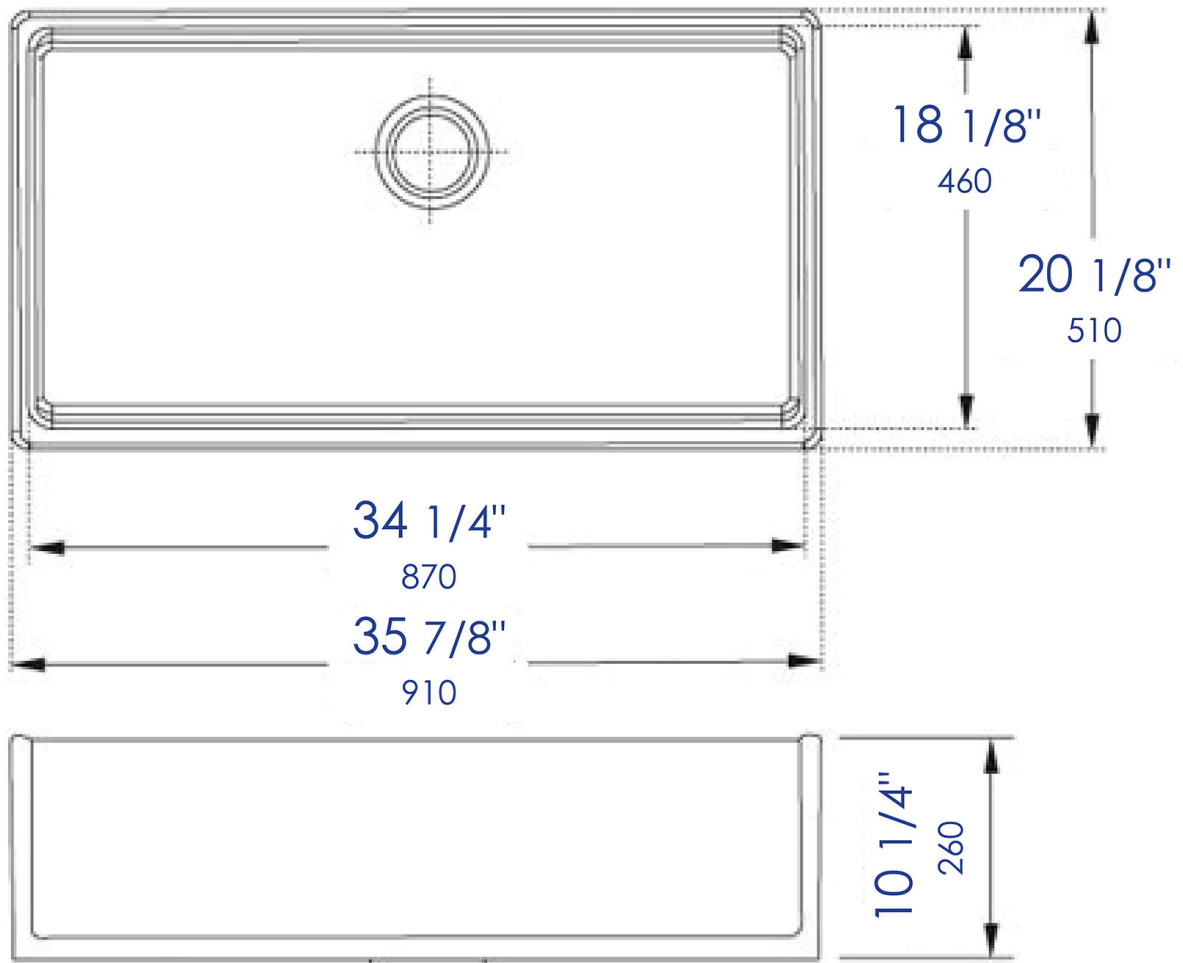

AB536

36" Smooth Apron Single Bowl Fireclay Farm Sink

Note: All product dimensions are approximate and should be verified on site prior to installation.
Visit www.ALFIbrand.com for more information.