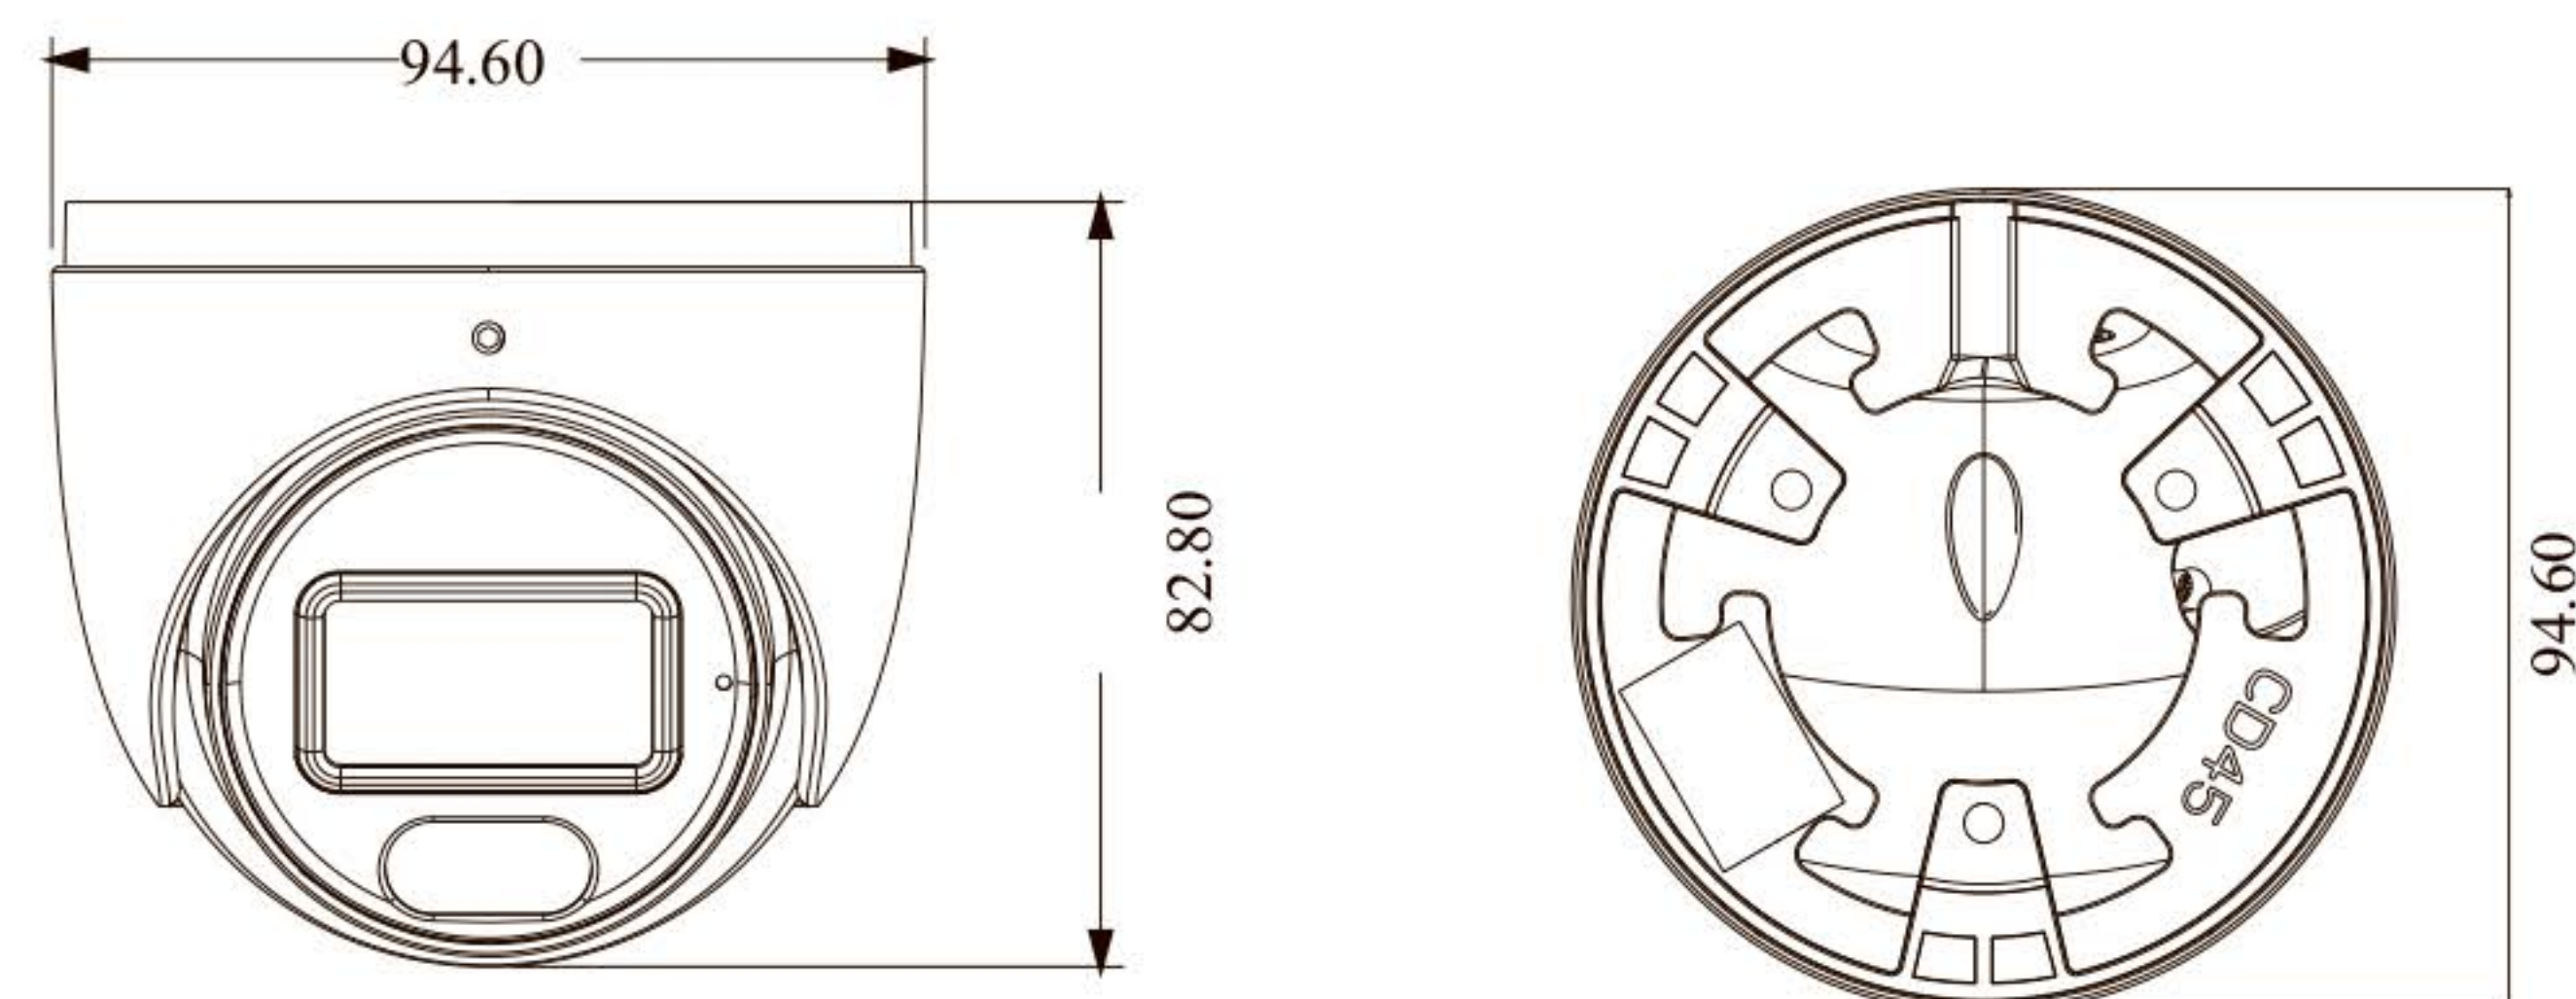

CAMERA

K-CTT5MPFW

5MP Full-color Turret Camera

- 5MP @20fps/4MP real-time image, high resolution, true color
- AHD / TVI / CVI lossless high-definition video output
- Up to 1500 TVL resolution
- CMOS progressive scan, perfectly capturing the moving object
- Support OSD menu
- Support DWDR
- High speed, long distance and real time transmission
- The LED can be automatically turned on at low illumination
- 20 ~ 30m LED view distance
- Support COC
- Support coaxial audio transmission(Temporarily only valid in TVI signal mode)
- IP67

SPECIFICATIONS

Model	K-CTT5MPFW
Specifications	
Camera	
Image Sensor	1 / 2.5 "CMOS
Resolution	5MP
Image Size	2560 x 1936
Video Output	AHD / TVI / CVI
Audio	1CH built-in MIC
Image System	PAL / NTSC
Electronic Shutter	Auto; 1/50s~1/00000s(P); 1/60s~1/100000s(N)
LED View Distance	20 ~30 m
Frame Rate	5MP@20fps /4MP@30fps
Min. Illumination	0 lux with LED ON
Lens	3.6 mm
Lens Mount	M12
S / N Ratio	≥52dB (AGC OFF)
Protection Grade	IP 67
Functions	
Function Control	OSD (COC Control)
Smart LED	Yes
Digital WDR	Yes
Digital NR	Yes, 2D DNR
Global Exposure	Yes
Central Exposure	Yes
AGC	Yes
Auto White Balance	Yes
BLC	Yes
Front Light Compensation	No
Contrast	Yes
Sharpness	Yes
Coaxial audio	Yes
Image Setting	Yes
Defect Correction	Auto
Language	Chinese/English
Angle Adjustment	Pan: 0°~360°; Tilt: 0°~75°; Rotation: 0°~360°
Others	
Power Supply	DC12V (± 10%)
Power Consumption	LED OFF : < 1.5 W; LED ON : < 3W
Working Environment	- 30 °C ~ 50 °C, 10 % ~ 90 % (relative humidity)
Dimensions (mm)	Φ 94.6 x 82.8
Weight (net)	Approx. 0.39KG

DIMENSIONS

AVAILABLE ACCESSORIES

AVAILABLE MODEL

Available Model	K-CTT5MPFW
-----------------	------------