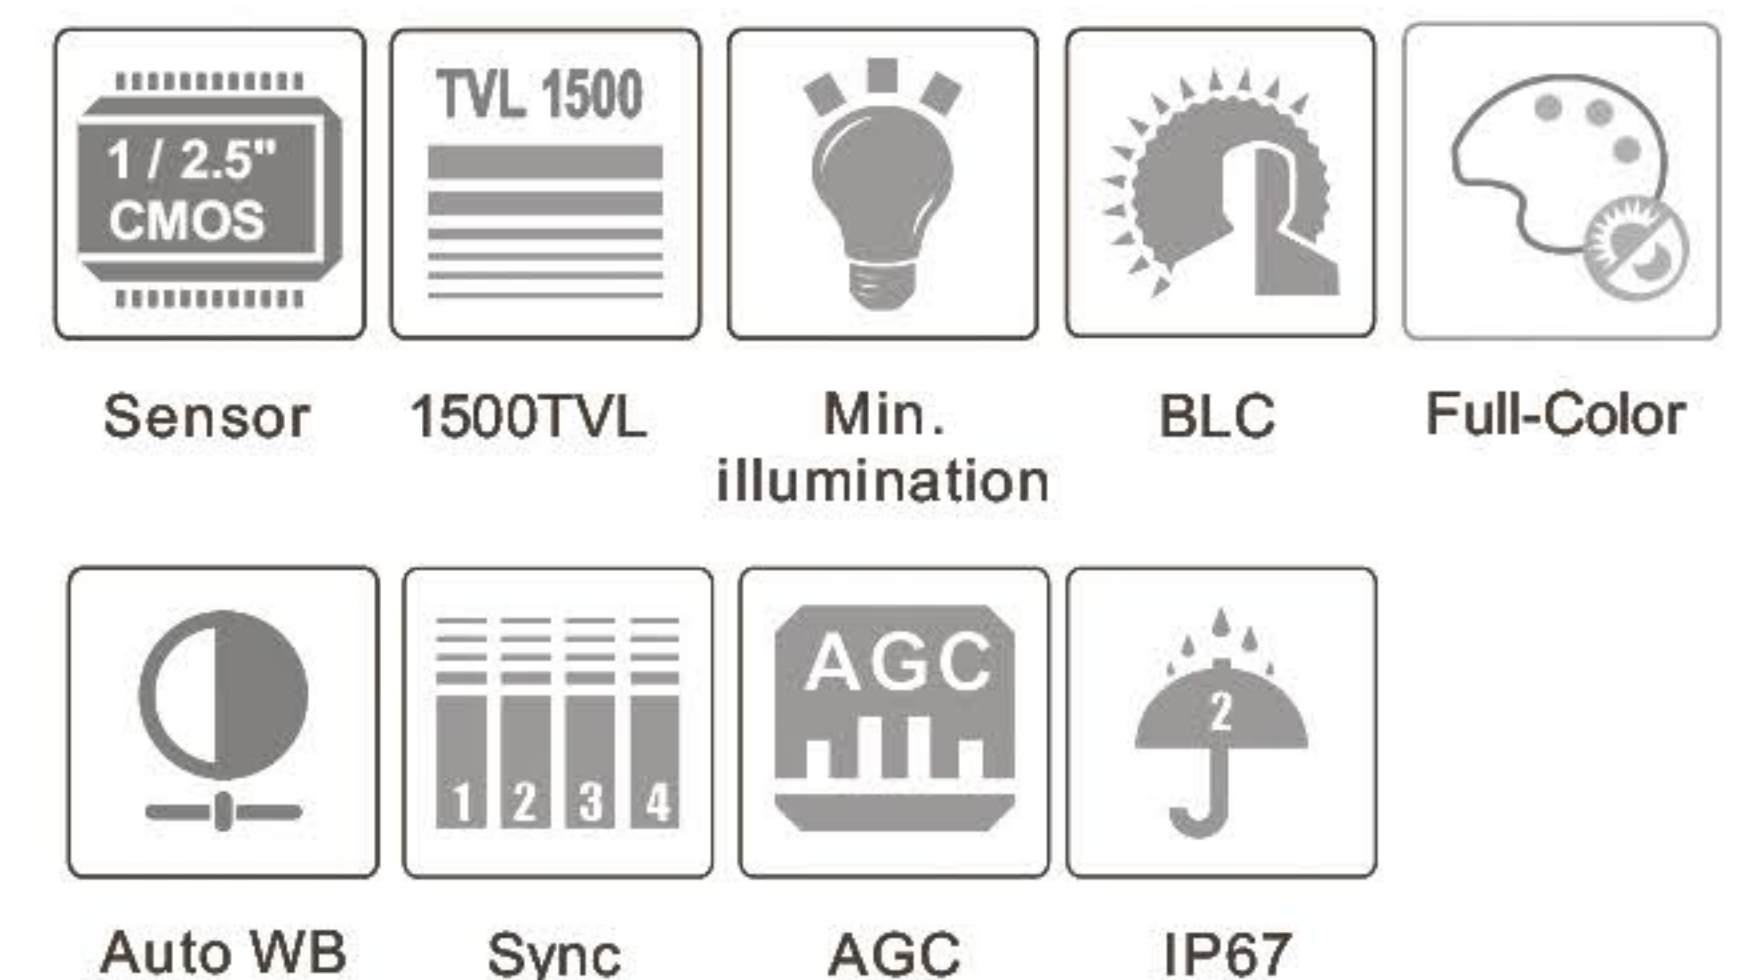

CAMERA

K-CTT5MPFW

5MP Full-color Turret Camera

- 5MP @20fps/4MP real-time image, high resolution, true color
- AHD / TVI / CVI lossless high-definition video output
- Up to 1500 TVL resolution
- CMOS progressive scan, perfectly capturing the moving object
- Support OSD menu
- Support DWDR
- High speed, long distance and real time transmission
- The LED can be automatically turned on at low illumination
- 20 ~ 30m LED view distance
- Support COC
- Support coaxial audio transmission(Temporarily only valid in TVI signal mode)
- IP67

SPECIFICATIONS

Model	K-CTT5MPFW
Specifications	
Camera	
Image Sensor	1 / 2.5 "CMOS
Resolution	5MP
Image Size	2560 x 1936
Video Output	AHD / TVI / CVI
Audio	1CH built-in MIC
Image System	PAL / NTSC
Electronic Shutter	Auto; 1/50s~1/00000s(P); 1/60s~1/100000s(N)
LED View Distance	20 ~30 m
Frame Rate	5MP@20fps /4MP@30fps
Min. Illumination	0 lux with LED ON
Lens	3.6 mm
Lens Mount	M12
S / N Ratio	≥52dB (AGC OFF)
Protection Grade	IP 67
Functions	
Function Control	OSD (COC Control)
Smart LED	Yes
Digital WDR	Yes
Digital NR	Yes, 2D DNR
Global Exposure	Yes
Central Exposure	Yes
AGC	Yes
Auto White Balance	Yes
BLC	Yes
Front Light Compensation	No
Contrast	Yes
Sharpness	Yes
Coaxial audio	Yes
Image Setting	Yes
Defect Correction	Auto
Language	Chinese/English
Angle Adjustment	Pan: 0°~360°; Tilt: 0°~75°; Rotation: 0°~360°
Others	
Power Supply	DC12V (± 10%)
Power Consumption	LED OFF : < 1.5 W; LED ON : < 3W
Working Environment	- 30 °C ~ 50 °C, 10 % ~ 90 % (relative humidity)
Dimensions (mm)	Φ 94.6 x 82.8
Weight (net)	Approx. 0.39KG

DIMENSIONS

AVAILABLE ACCESSORIES

AVAILABLE MODEL

Available Model	K-CTT5MPFW
-----------------	------------