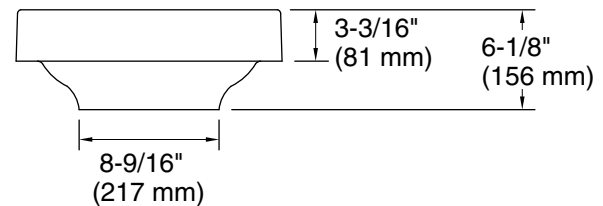

### Technical Information

All product dimensions are nominal.

Basin configuration: Single Bowl

Min. base cabinet width: 400" (10160 mm)

Bowl area (Basin #1):  
 Length: 21-3/4" (552 mm)  
 Width: 15" (382 mm)  
 Bowl depth: 4-15/16" (125 mm)  
 Water depth: 3-1/4" (83 mm)