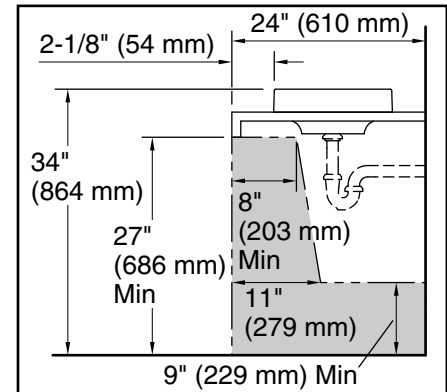

Recommended ADA Installation