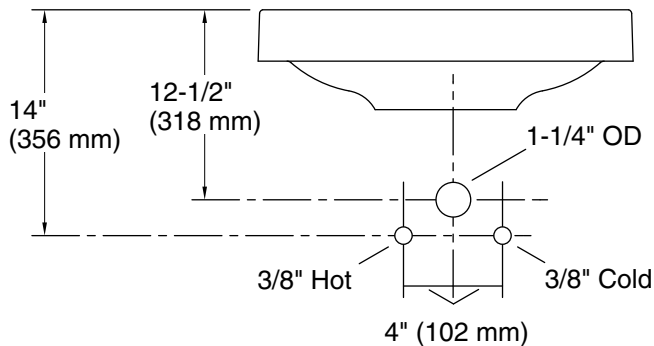

### Technical Information

All product dimensions are nominal.

Basin configuration: Single Bowl

Min. base cabinet width: 400" (10160 mm)

Bowl area (Basin #1):  
 Length: 21-3/4" (552 mm)  
 Width: 15" (382 mm)  
 Bowl depth: 4-15/16" (125 mm)  
 Water depth: 3-1/4" (83 mm)