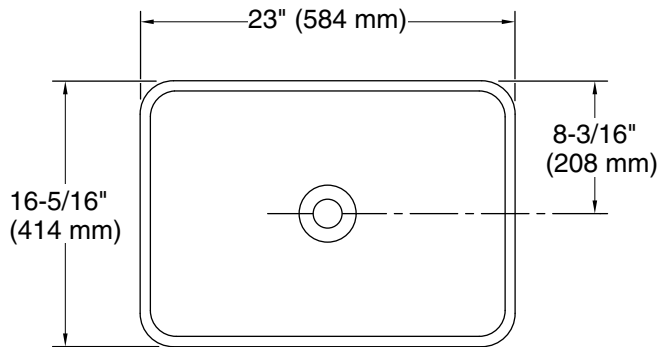

Recommended ADA Installation