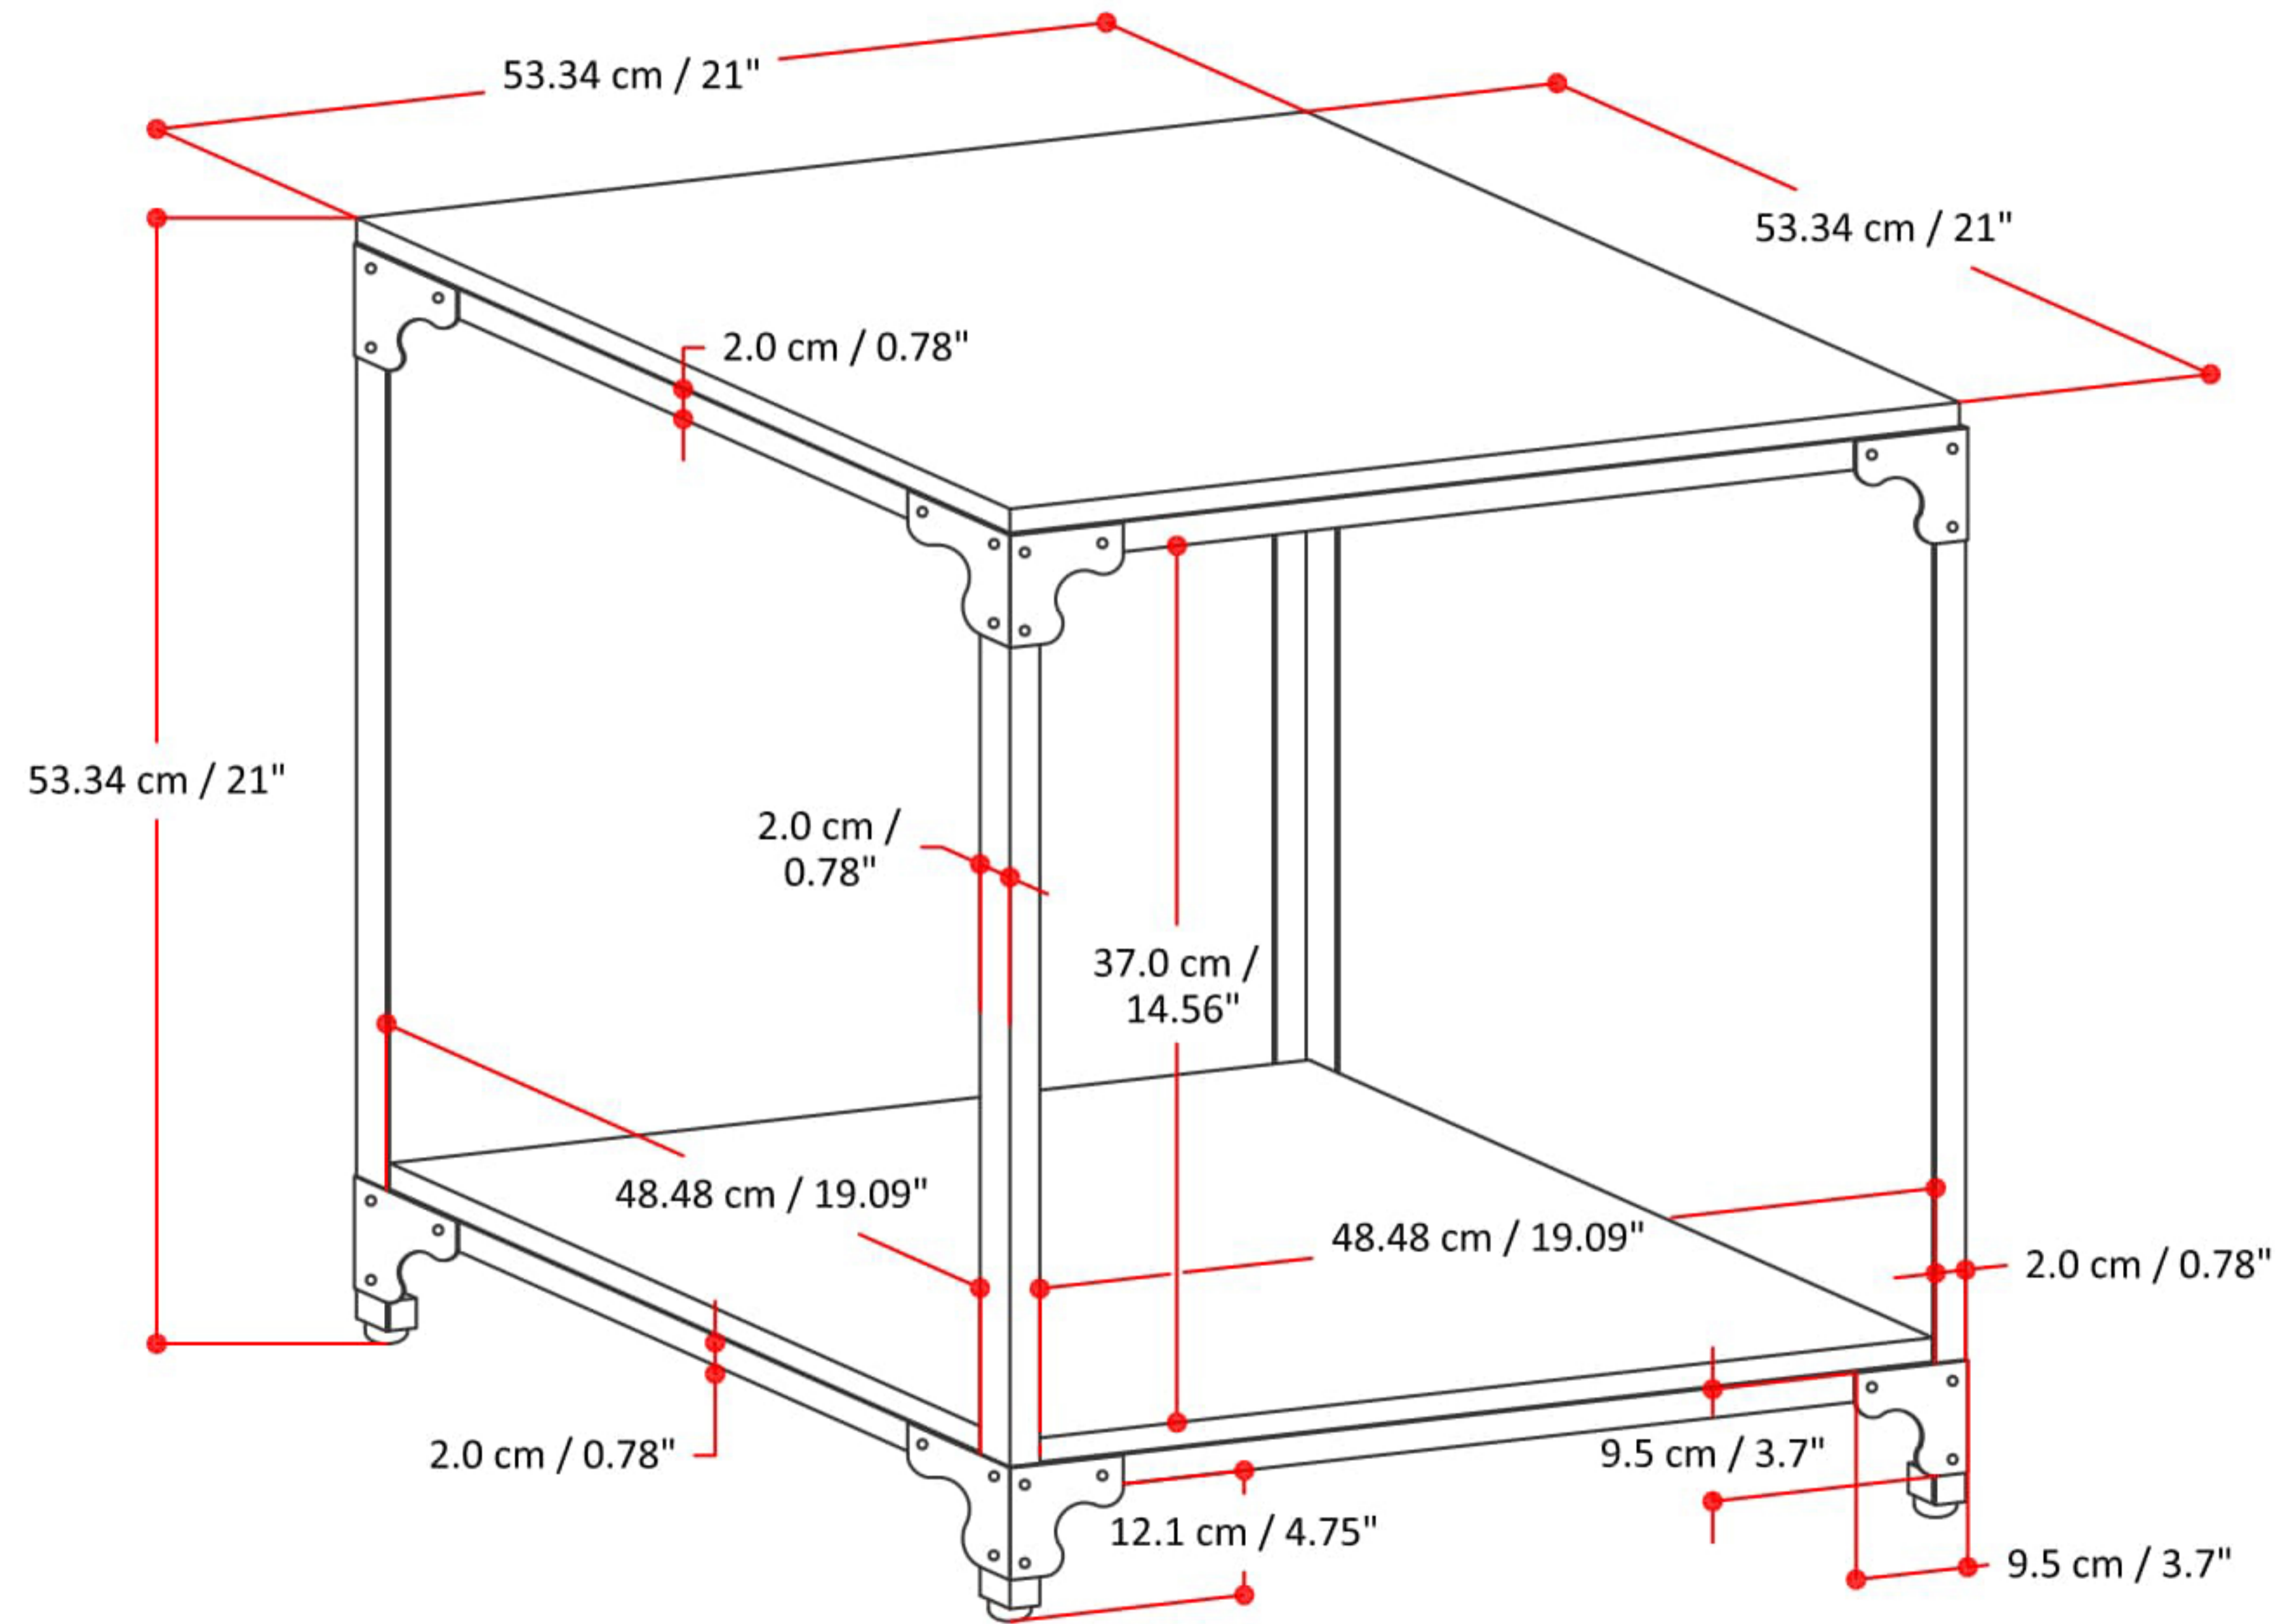

# NANTUCKET END TABLE

Net Weight: 29.92 ( lb )