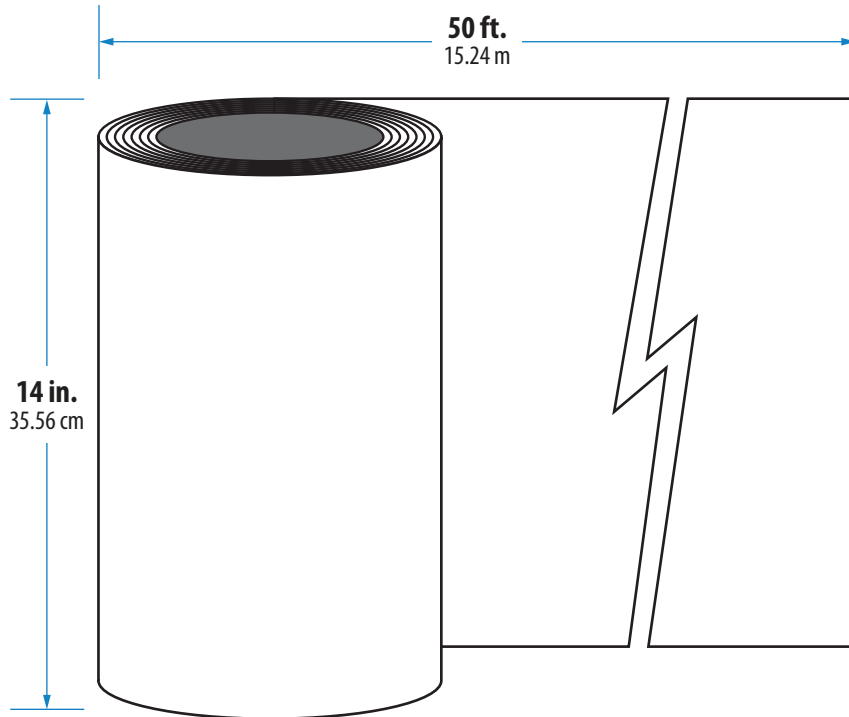

Birch White/Birch White • 0.019 Aluminum • 14 in. x 50 ft.

Actual product color may vary from the images shown. Some colors are simulated. Photos are edited in an attempt to accurately represent the colors .
It is recommended that you view actual product samples before making final color selection.