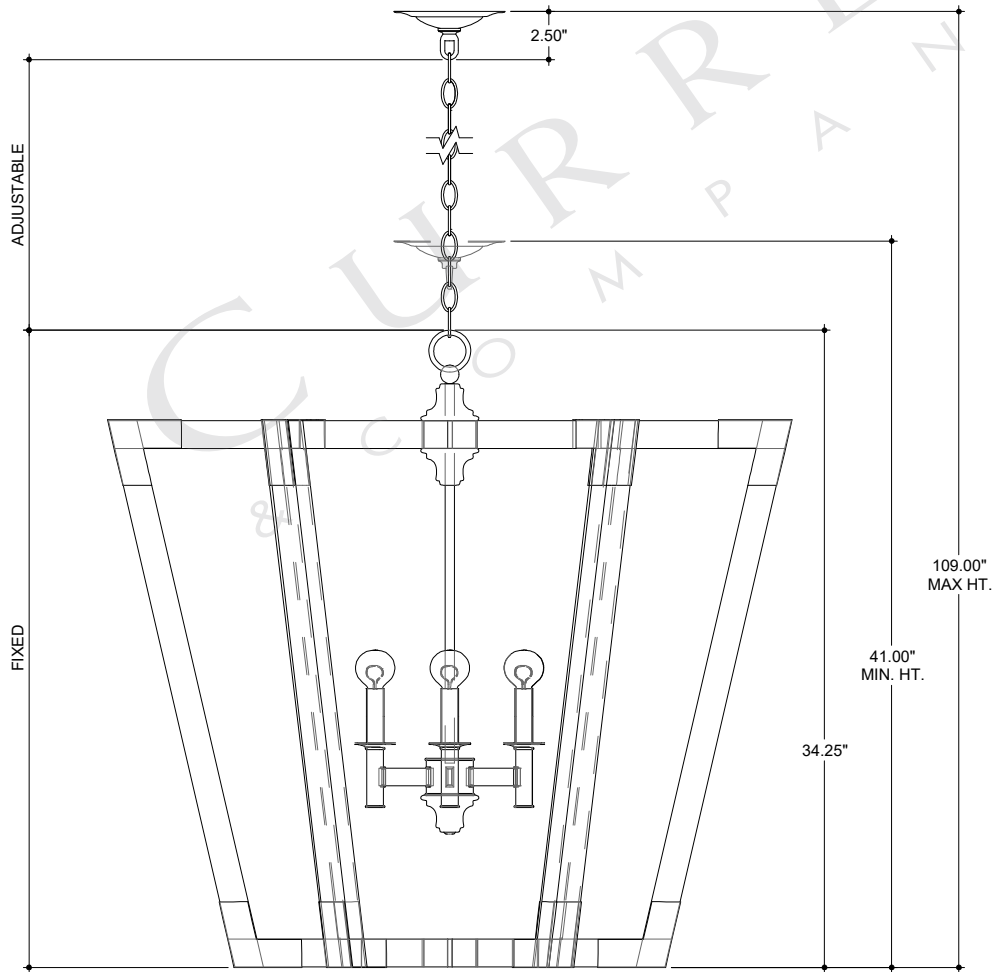

37.25" DIA. BODY
 6.00" DIA. CANOPY
 1.00" H X 4.25" W
 CROSS BAR

TOP VIEW

CANOPY DETAIL

FRONT VIEW

9000-0606

ALL WORK © 2020 CURREY & COMPANY