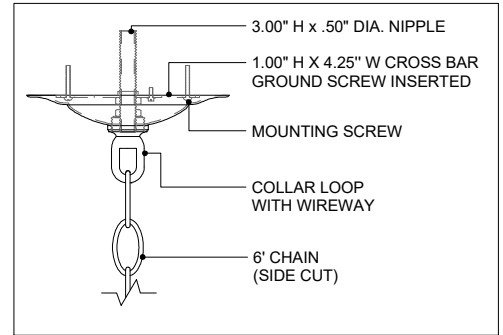

37.25" DIA. BODY
 6.00" DIA. CANOPY
 1.00" H X 4.25" W
 CROSS BAR

TOP VIEW

CANOPY DETAIL

FRONT VIEW

9000-0606

ALL WORK © 2020 CURREY & COMPANY