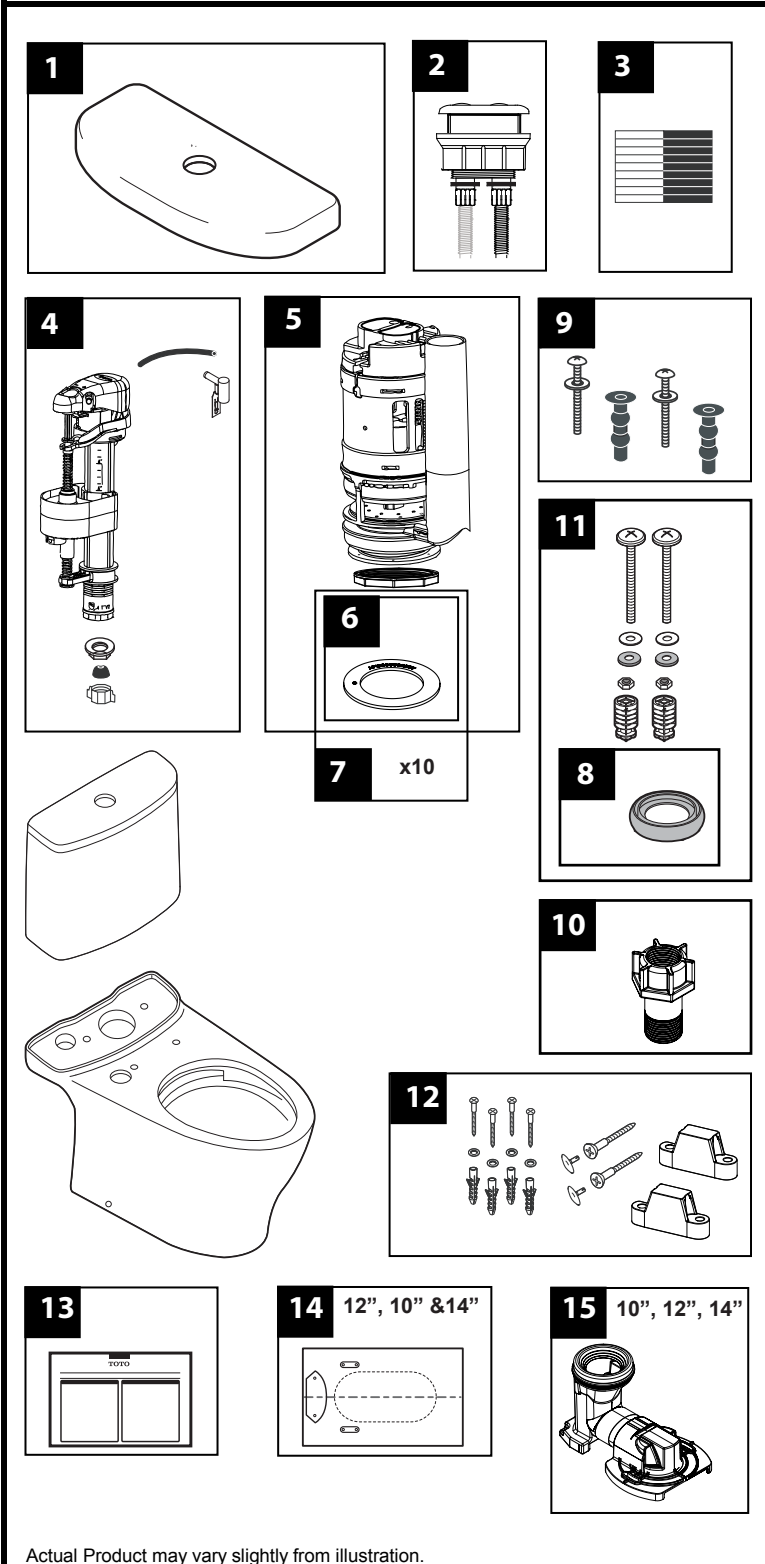

Aquia® IV 1.28 & 0.8 Gpf Toilet, Elongated, DynaMax™ Tornado Flush®, Unifit Rough-In, Push button, (including CeFiONtect™)

Item	Part	Description
1	TCU446CRE#01	Tank Lid w/ Velcro Tape - Cotton White
	TCU446CRE#03	Tank Lid w/ Velcro Tape - Bone
	TCU446CRE#11	Tank Lid w/ Velcro Tape - Colonial White
	TCU446CRE#12	Tank Lid w/ Velcro Tape - Sedona Beige
	TCU446CRE#51	Tank Lid w/ Velcro Tape - Ebony
2	THU735#CP-A	Push Button Assembly - Chrome Plated
3	THU107	Velcro tape
4	TSU83.07-A	Fill Valve Assembly
5	THU738-A	Flush Valve Assembly, 1.28 GPF
6	9BU112E-A	Flush Valve Seal Gasket (1 piece)
7	THU744	Flush Valve Seal Gasket (10 pieces)
8	9BU109E-A	Tank to Bowl Gasket
9	THU651N	Seat Top Mounting Hardware
10	9AU321-A	Washlet Adapter
11	THU741-A	Tank to Bowl Mounting Hardware
12	THU742#01-A	Toilet Mounting Hardware (for #01 & #11)
	THU742#03-A	Toilet Mounting Hardware
	THU742#12-A	Toilet Mounting Hardware
	THU742#51-A	Toilet Mounting Hardware
13	0EU179-A	Installation Instruction
14	0GU181-A	12" Unifit Rough-In Template
	0GU182-A	10" & 14" Unifit Rough-In Template
15	TSU08W.10	Unifit Rough-In 10"
	TSU08W.12	Unifit Rough-In 12"
	TSU08W.14	Unifit Rough-In 14"

Note:

Product Number Explanations

<u>Two-Piece Toilet</u>	<u>Tank</u>	<u>Bowl</u>
(CST) Gravity Type Toilet	(ST) Tank	(CT) Bowl
(MS) Toilet & Seat Combo	(446) Model	(446) Model
(MW) Toilet & Washlet Combo	(E) 1.28 Gpf / 4.8Lpf	(C) Tornado Flush®
(SS) Seat	(M) Dual flush	(G) CeFiONtect™
(SW) Washlet		(T40) Connect+
(446) Model		
(C) Tornado Flush®		
(E) 1.28 Gpf / 4.8Lpf		
(M) Dual flush		
(G) CeFiONtect		