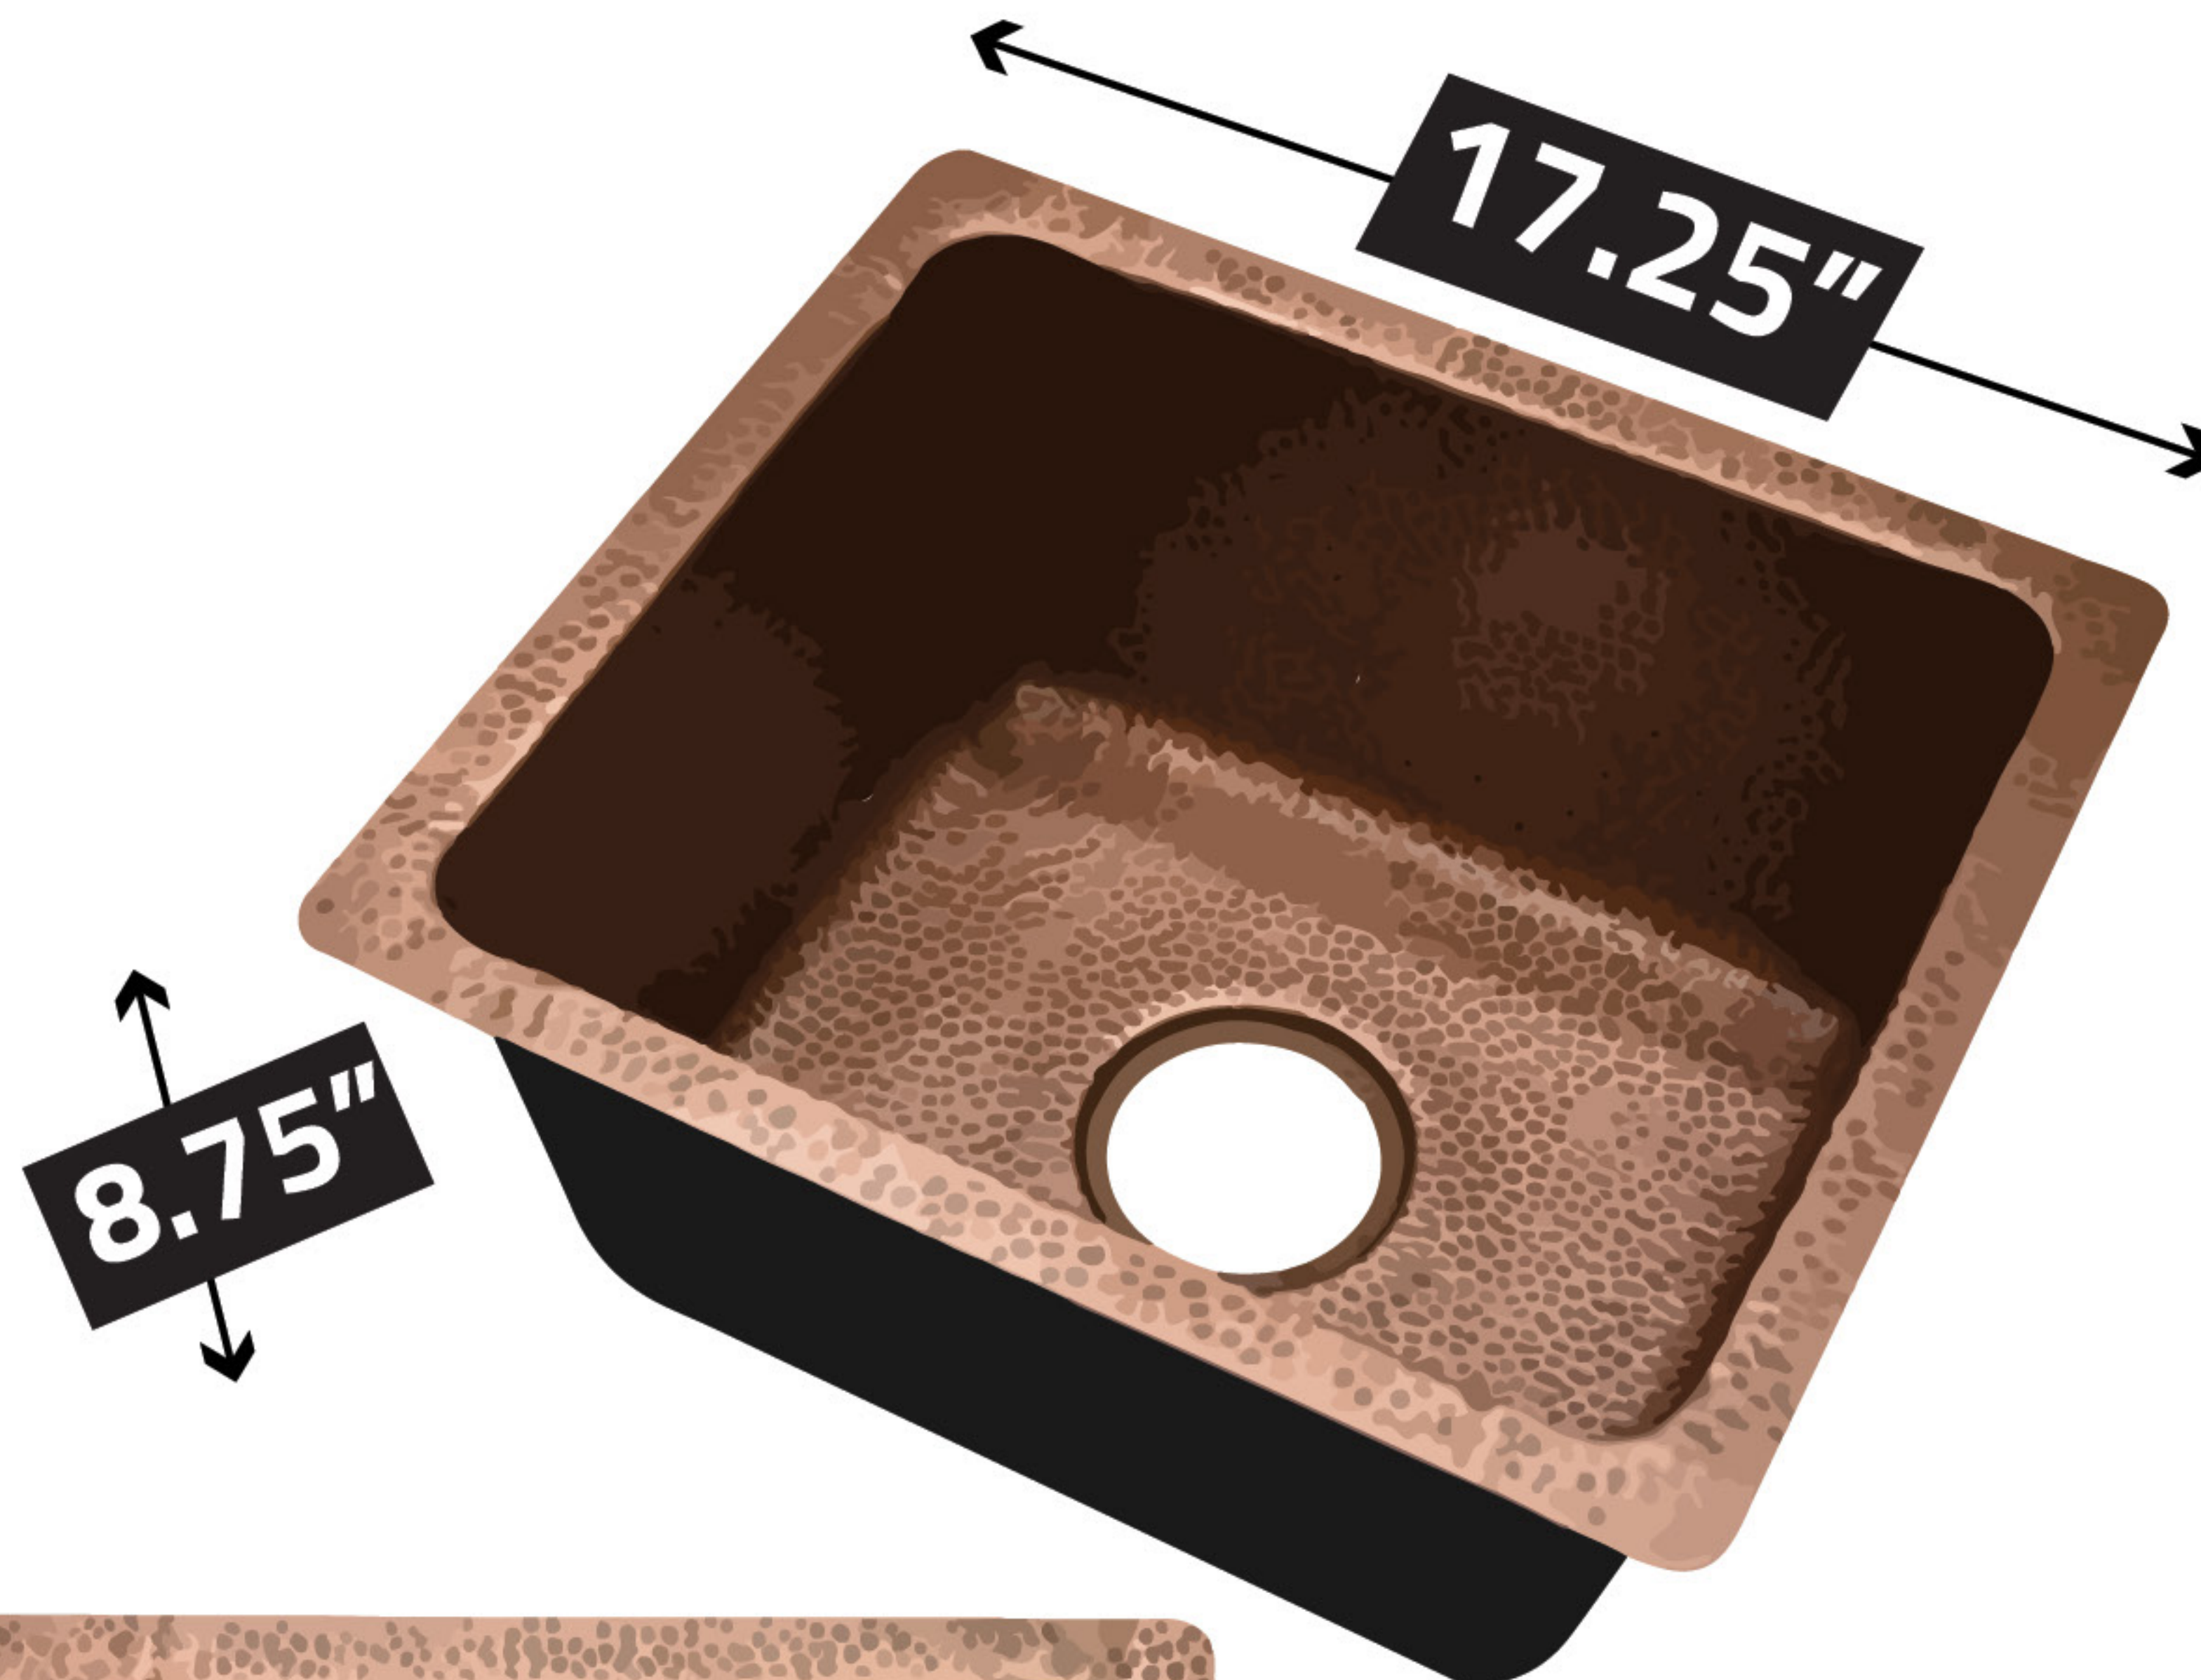

# SK-002

## UNDERMOUNT KITCHEN SINK

**NOTE:**  
Every unit in this series is handmade by a skilled artisan. As a result, color, texture and size will vary slightly with each unit. The measurements displayed should be taken as an approximation of the finished product.