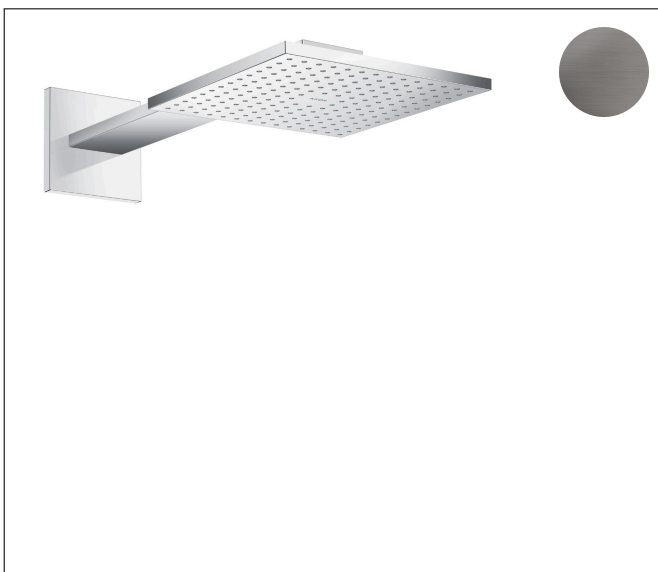

| | |
|-----------|---|
| Brand | AXOR |
| Art. Name | AXOR ShowerSolutions Showerhead 250 Square 2-Jet with Showerarm Trim, 1.75 GPM |
| Art. Nr. | 35311341 |
| Surface | brushed black chrome |
| Pos. | 1 |

Product Picture

Drawing

Features

- Consists of: Showerhead, Showerarm, Green Diverter
- Shower head size: 250 x 250 mm
- Spray modes: PowderRain, Intense PowderRain
- Select button on thermostat
- Dynamic spray nozzles move out while using
- Flow: 1.75 GPM (6.6 L/Min)
- Showerhead removable for cleaning
- ServiceCard with sieve can be removed without tools for cleaning purpose