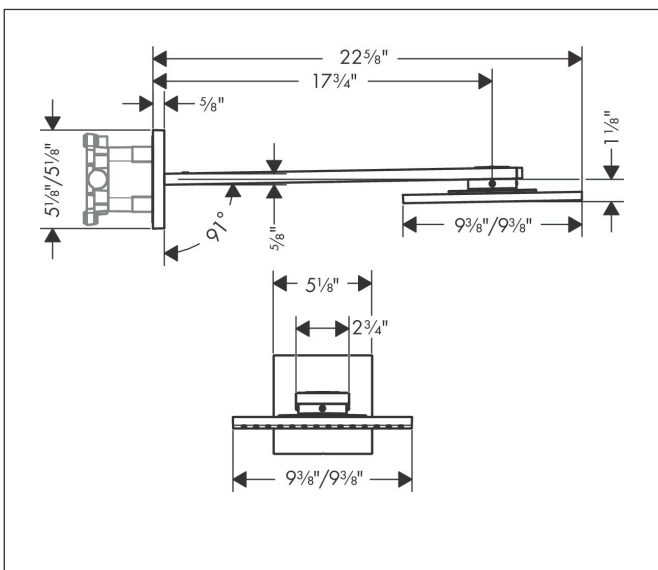

| | |
|-----------|---|
| Brand | AXOR |
| Art. Name | AXOR ShowerSolutions Showerhead 250 Square 2-Jet with Showerarm Trim, 1.75 GPM |
| Art. Nr. | 35311341 |
| Surface | brushed black chrome |
| Pos. | 1 |

Product Picture

Drawing

Features

- Consists of: Showerhead, Showerarm, Green Diverter
- Shower head size: 250 x 250 mm
- Spray modes: PowderRain, Intense PowderRain
- Select button on thermostat
- Dynamic spray nozzles move out while using
- Flow: 1.75 GPM (6.6 L/Min)
- Showerhead removable for cleaning
- ServiceCard with sieve can be removed without tools for cleaning purpose