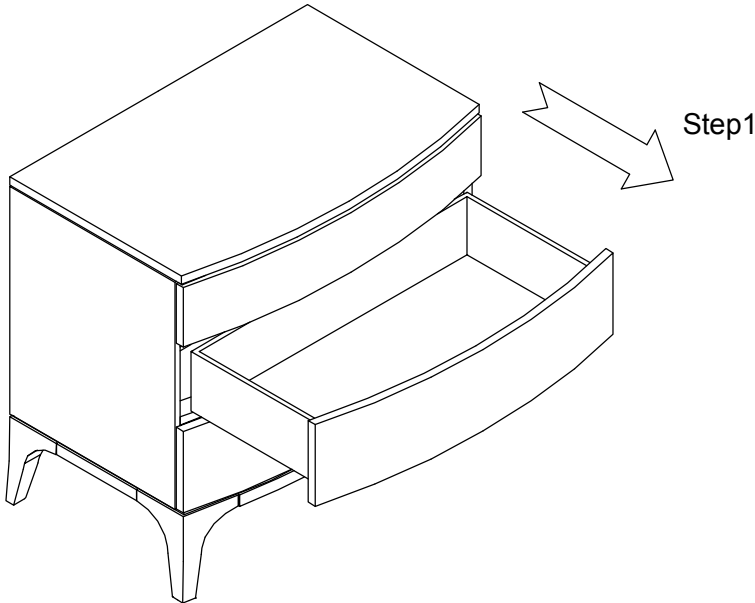

# ASSEMBLY INSTRUCTION

Item: 6900-90016-89 Three-Drawer Nightstand

Thank you for purchasing this quality product. Be sure to unpack carefully looking for small parts which may have come loose during shipment.  
Read all instruction and study the drawing carefully before starting the assembly process.

**HARDWARE PACK**

NO.	DRAWING	DESCRIPTION	SIZE	QTY
A		Anti tip hardware pack		1set

Complete

Adjustable leveler

Note: the pull need to assembly to the drawer front

Adjust levelers if needed, to level case on uneven floor