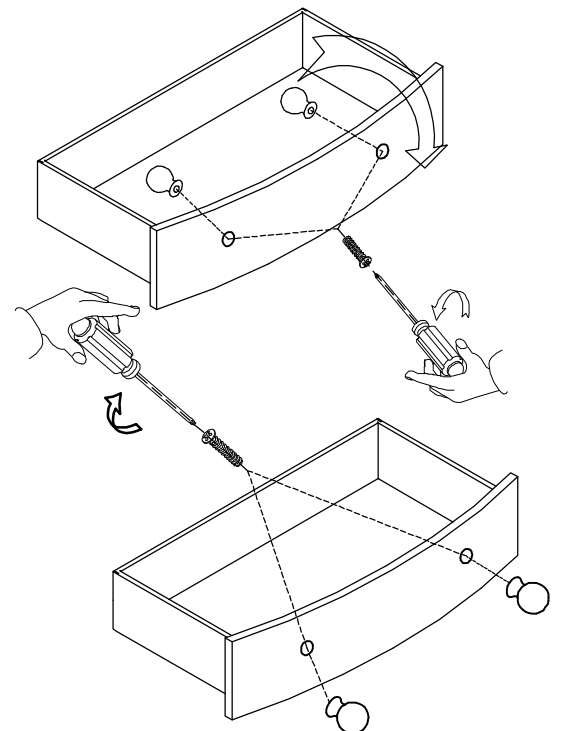

# ASSEMBLY INSTRUCTION

Item: 6900-90016-89 Three-Drawer Nightstand

Thank you for purchasing this quality product. Be sure to unpack carefully looking for small parts which may have come loose during shipment.  
Read all instruction and study the drawing carefully before starting the assembly process.

**HARDWARE PACK**

NO.	DRAWING	DESCRIPTION	SIZE	QTY
A		Anti tip hardware pack		1set

Complete

Adjustable leveler

Note: the pull need to assembly to the drawer front

Adjust levelers if needed, to level case on uneven floor