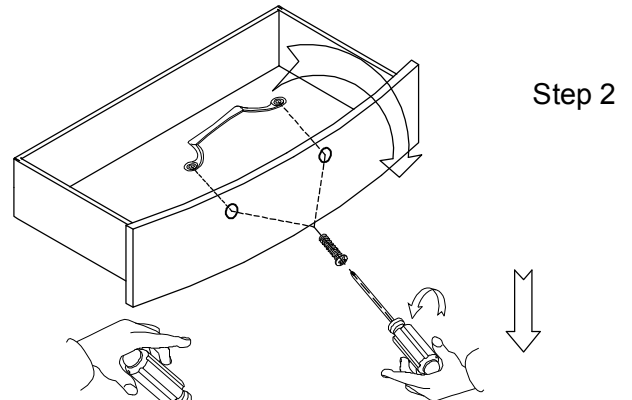

# ASSEMBLY INSTRUCTION

Item: 6900-90016-89 Three-Drawer Nightstand

Thank you for purchasing this quality product. Be sure to unpack carefully looking for small parts which may have come loose during shipment.  
Read all instruction and study the drawing carefully before starting the assembly process.

**HARDWARE PACK**

NO.	DRAWING	DESCRIPTION	SIZE	QTY
A		Anti tip hardware pack		1set

Complete

Adjustable leveler

Note: the pull need to assembly to the drawer front

Adjust levelers if needed, to level case on uneven floor