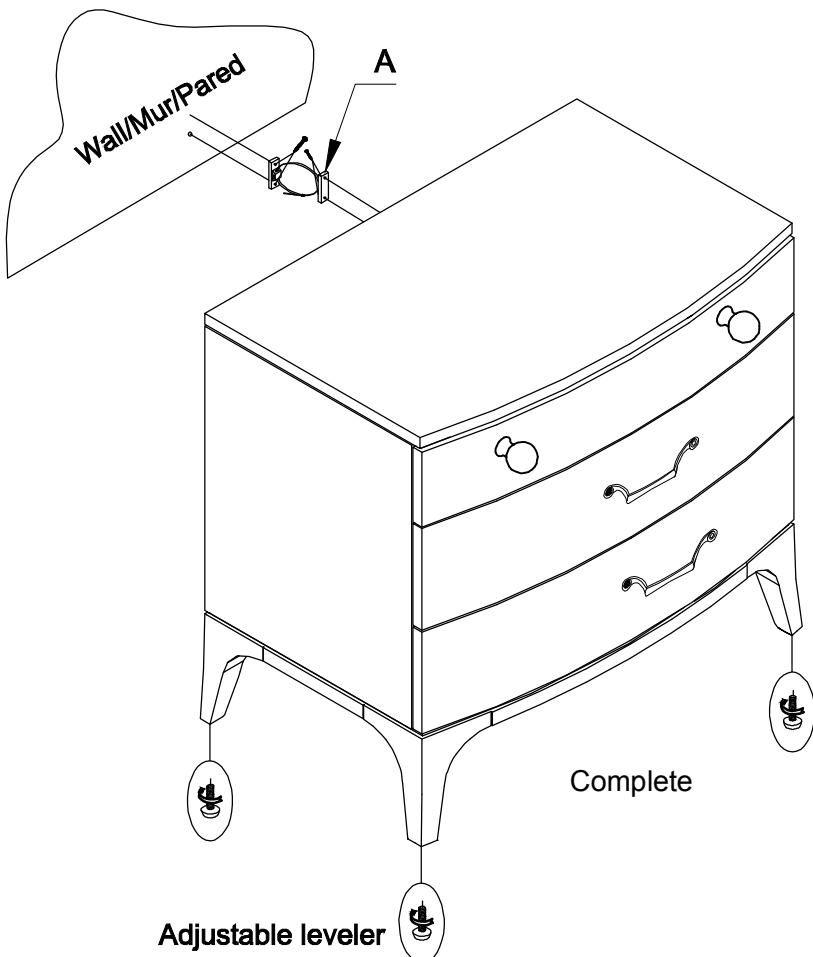

# ASSEMBLY INSTRUCTION

Item: 6900-90016-89 Three-Drawer Nightstand

Thank you for purchasing this quality product. Be sure to unpack carefully looking for small parts which may have come loose during shipment.  
Read all instruction and study the drawing carefully before starting the assembly process.

**HARDWARE PACK**

NO.	DRAWING	DESCRIPTION	SIZE	QTY
A		Anti tip hardware pack		1set

Complete

Adjustable leveler

Note: the pull need to assembly to the drawer front

Adjust levelers if needed, to level case on uneven floor