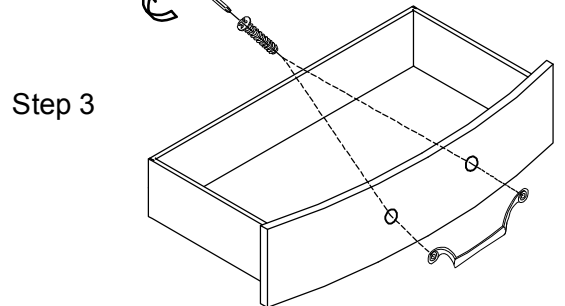

# ASSEMBLY INSTRUCTION

Item: 6900-90016-89 Three-Drawer Nightstand

Thank you for purchasing this quality product. Be sure to unpack carefully looking for small parts which may have come loose during shipment.  
Read all instruction and study the drawing carefully before starting the assembly process.

**HARDWARE PACK**

NO.	DRAWING	DESCRIPTION	SIZE	QTY
A		Anti tip hardware pack		1set

Complete

Adjustable leveler

Note: the pull need to assembly to the drawer front

Adjust levelers if needed, to level case on uneven floor