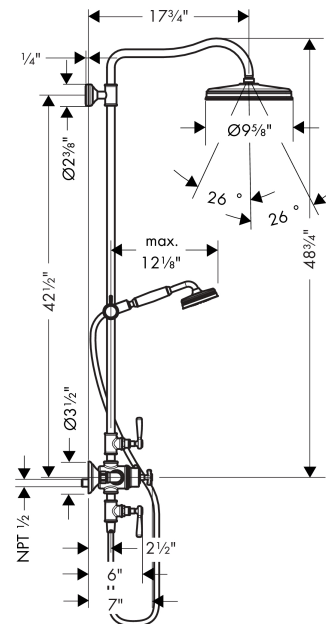

AXOR Montreux
Showerpipe 240 1-Jet, 1.8 GPM
 Finishes : **polished nickel** Part no. : **16574831**

Description

Features

- Height-adjustable hand shower holder
- Flow: 1.8 GPM (6.8 L/Min)
- Anti-scald 100° safety stop
- Integrated volume controls
- Outlets may not be operated simultaneously
- Exposed installation
- Thermostatic cartridge

Technology

Product image

Scale drawing

AXOR Montreux
Showerpipe 240 1-Jet, 1.8 GPM
 Finishes : **polished nickel** Part no. : **16574831**

Exploded drawing

Year of production: >01/18

AXOR Montreux
Showerpipe 240 1-Jet, 1.8 GPM
 Finishes : **polished nickel** Part no. : **16574831**

AXOR Montreux
Showerpipe 240 1-Jet, 1.8 GPM
 Finishes : **polished nickel** Part no. : **16574831**

Spare parts list

Year of production: >01/18

Pos.	Description	Part no.	PC	PU
35	O-ring 48x2,5	92987000	0	1
36	sleeve	92986830	0	1
37	adapter for handle	96435000	0	1
38	nut	98913000	0	1
39	thermostat cartridge	98282001	0	1
40	handle	92705830	0	1