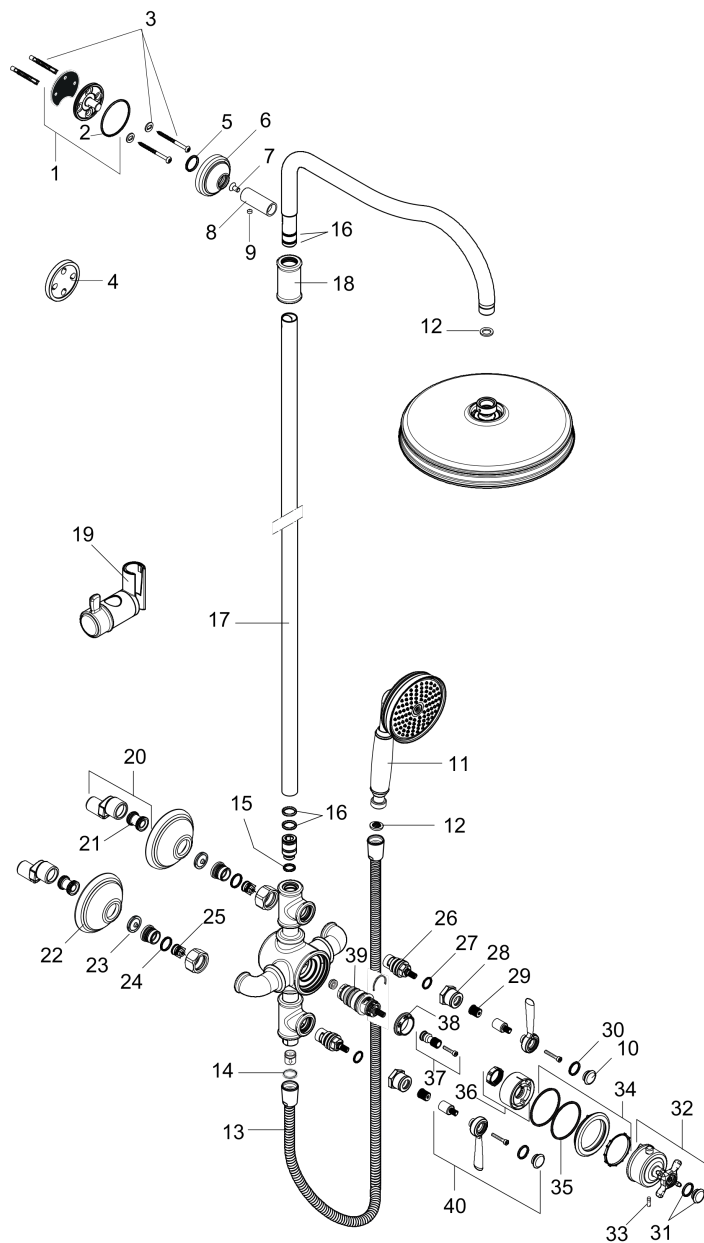

AXOR Montreux
Showerpipe 240 1-Jet, 1.8 GPM
Finishes : **polished nickel**   Part no. : **16574831**

Exploded drawing

Year of production: >01/18

AXOR Montreux
Showerpipe 240 1-Jet, 1.8 GPM
Finishes : **polished nickel** Part no. : **16574831**

Spare parts list

Year of production: >01/18

Pos.	Description	Part no.	PC	PU
1	wall flange	95688000	0	1
2	O-Ring 50x2	98187000	0	1
3	mounting set	96179000	0	1
4	tile-matching-disk	95239830	0	1
5	O-ring 20x2	98165000	0	1
6	escutcheon Ø 60 mm	92982830	0	1
7	screw	92137000	0	1
8	sleeve	92166830	0	1
9	hollow set screw M6x5	98447000	0	1
10	set of screw covers	93182000	0	1
11	handshower	16320830	0	1
12	filter packing	94246000	0	1
13	shower hose 1,60 m	28116830	0	1
14	seal	98058000	0	1
15	O-ring 12x2,25	98382000	0	1
16	O-ring 15x2,5	98131000	0	1
17	pipe 973 mm	92468830	0	1
18	sleeve	92983830	0	1
19	support, assy	98723830	0	1
20	set of S-unions (±32 mm)	98592000	0	1
21	noise reduction	96429000	0	1
22	escutcheon	98595830	0	1
23	filter packing	96922000	0	1
24	O-ring 17x1,5	98137000	0	1
25	non return valve	96737000	0	1
26	shut off unit right closing	94009000	0	1
27	O-ring 14x1,78	92984000	0	1
28	sleeve	92712830	0	1
29	adapter for handle	92375000	0	1
30	O-ring 16x2	98133000	0	1
31	set of screw covers, cold / hot water / neutral	97987000	0	1
32	handle for thermostat	16594830	0	1
33	hollow set screw M5x16	97666000	0	1
34	deco-ring	92985000	0	1