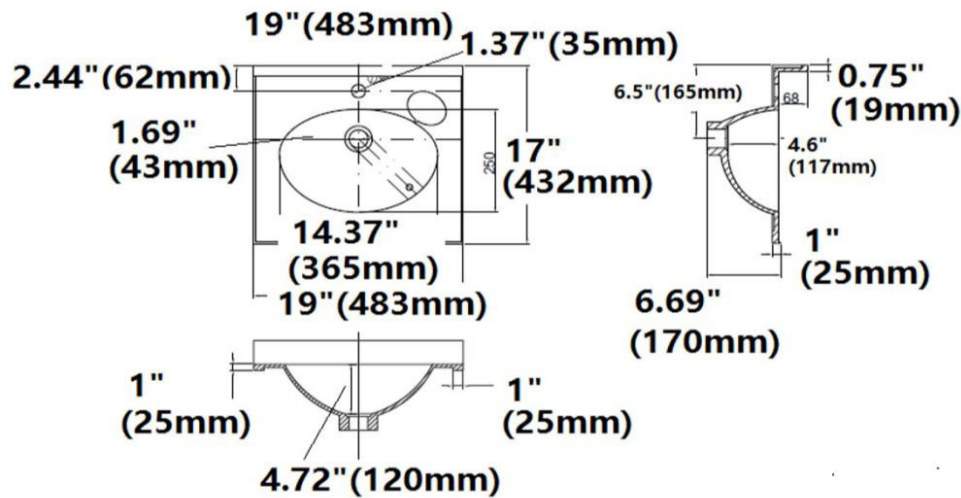

Cultured Marble Single Faucet Hole Vanity Top 19x17  
Solid White

SPECIFICATIONS

|                                |                              |
|--------------------------------|------------------------------|
| MATERIAL:                      | Cultured Marble              |
| TOOLS NEEDED FOR INSTALLATION: | 100% silicone                |
| ASSEMBLED DIMENSIONS:          | 9.56" H x 19" L x 17" D      |
| ASSEMBLED WEIGHT:              | 20.62 lbs.                   |
| FAUCET TYPE:                   | Lav Single Handle            |
| NUMBER OF MOUNTING HOLES:      | 1                            |
| BOWL MATERIAL:                 | Cultured Marble              |
| BACK SPLASH INCLUDED:          | Yes                          |
| COLOR:                         | Solid White                  |
| NUMBER OF BOWLS:               | 1                            |
| BOWL DIMENSIONS:               | 5.12" H x 9.85" W x 14.37" D |
| BOWL SHAPE:                    | Oval                         |
| SINK THICKNESS:                | 0.98"                        |
| MOUNTING TYPE:                 | Integrated                   |
| OVERFLOW HOLE:                 | Yes                          |