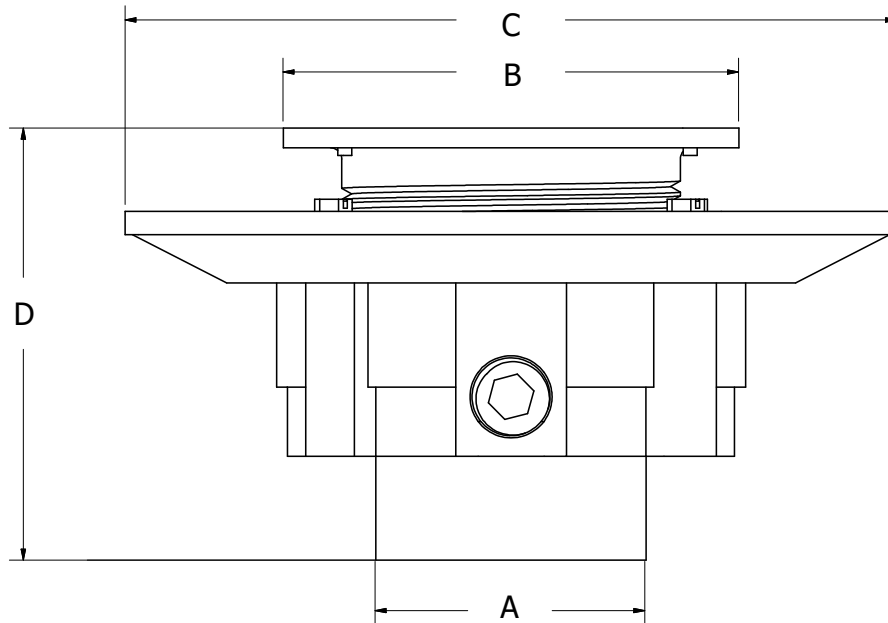

## 3" X 4" HEAVY DUTY PVC SHOWER DRAIN WITH 3-1/2" METAL SPUD AND 5" SQUARE STRAINER, PRIMER TAPPED

- Fits over 3" or inside 4" Schedule 40 DWV pipe
- Comes with square screw-in strainer
- Metal spud
- Primer tapped
- For use with multi-head showers

Part No.	Strainer Finish	A	B	C	D
D4996BN	Brushed Nickel	4.23" OD, 3.55" ID	5.19"	8.56"	4.12" - 5.31"
D4996RB	Oil Rubbed Bronze	4.23" OD, 3.55" ID	5.19"	8.56"	4.12" - 5.31"