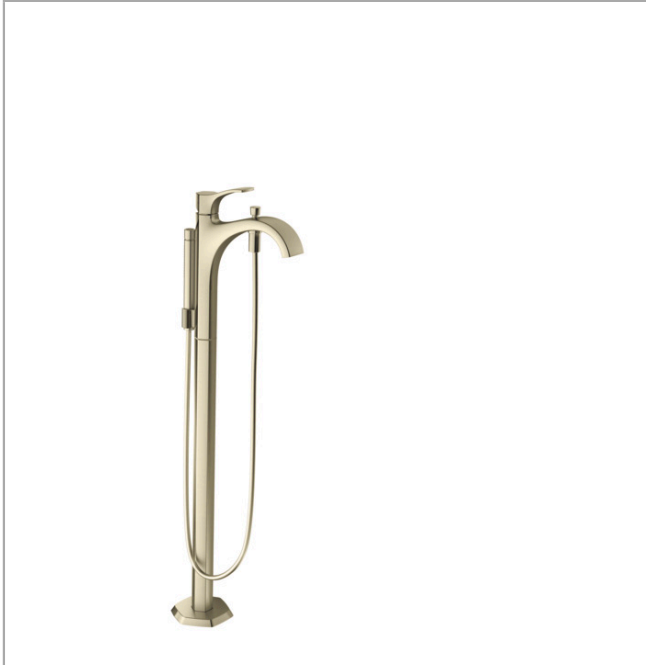

Locarno
Freestanding Tub Filler Trim with 1.75 GPM Handshower
 Finishes : **brushed nickel** Part no. : **04818820**

Description

Features

- Consists of: Freestanding tub filler trim, Baton handshower, Handshower hose, Handshower holder
- PowderRain, Rain, Whirl
- Flow: 5.28 GPM (20 L/Min)
- flow rate of hand shower at 3 bar: 1.75 GPM (6.6 L/Min)
- Ceramic cartridge
- Freestanding tub filler trim, Mounting Material, Assembly instructions
- Does not include: Rough

Product image

Scale drawing