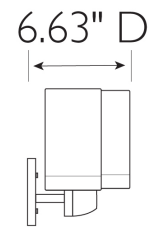

Desta 4-Light Vanity Light Matte Black

SPECIFICATIONS

MOUNTING:	Wall Mount	LED BRIGHTNESS (LUMENS):	N/A
UP/DOWN MOUNT:	Yes	LED COLOR CORRELATED TEMPERATURE (CCT):	N/A
LAMP TYPE 1:	4 E26 Medium Base Bulb	LED COLOR RENDERING INDEX (CRI):	N/A
BULB INCLUDED:	No	LED EFFICACY:	N/A
WATTS PER BULB:	60W or LED equivalent	LED AVERAGE RATED LIFE:	N/A
TOTAL WATTAGE:	240W or LED equivalent	ENERGY EFFICIENT:	No
DIMMABLE:	Yes	LIGHTING AMPS:	2
MATERIAL CONSTRUCTION:	Steel	VOLTAGE:	120V
ASSEMBLED DIMENSIONS:	9.5" H x 30" L x 6.63" D		
WEIGHT:	6.6 lbs.		
BACKPLATE DIMENSIONS:	4.63" H x 6.25" W x 0.75" D		
CANOPY/PLATE DIMENSIONS:	N/A		
GLASS/SHADE DIMENSIONS:	7.88" H x 3.88" L x 3.88" D		
GLASS/SHADE MATERIAL:	Glass		
GLASS/SHADE TYPE:	Frosted		
GLASS/SHADE COLOR:	White		