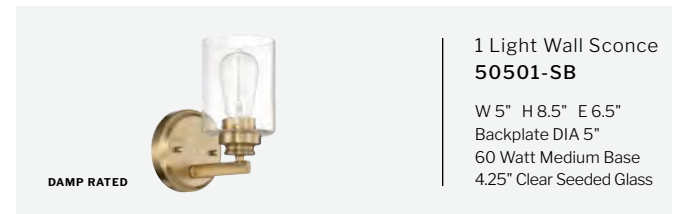

2 Light Vanity
50502-FB-WG

W 5" H 8.5" E 6.5"
Backplate DIA 5"
60 Watt Medium Base
4.25" Clear Seeded Glass