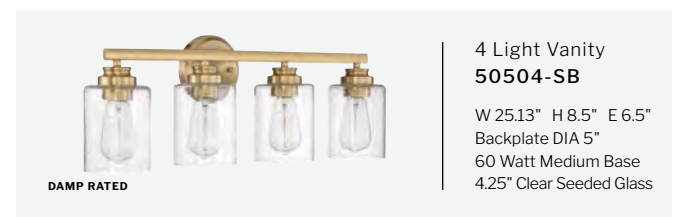

9 Light Chandelier
50529-SB

W 29" H 26.5"
Canopy DIA 4.75"
6' Chain, 10' Cord
60 Watt Medium Base, 4.25" Clear Seeded Glass

3 Light Chandelier
50523-BNK-WG

W 18" H 18"
Canopy DIA 4.75"
6' Chain, 10' Cord
60 Watt Medium Base, 4.25" White Frosted Glass

1 Light Mini Pendant
50591-FB

W 5" H 7.25"
Canopy DIA 5"
10' Cord
1x 6" & 3x 12" Downrods
60 Watt Medium Base
4.25" Clear Seeded Glass

8 Light Chandelier
50528-FB-WG

W 28.5" H 24.5"
Canopy DIA 4.75"
6' Chain, 10' Cord
60 Watt Medium Base
4.25" White Frosted Glass

FEATURES

- Available in Clear Seeded Glass or White Frosted Glass
Add -WG to End of Model Number to Order White Frosted Glass
- Satin Brass Finish Only Available in Clear Seeded Glass
- Additional 12" Downrods Available
Order 504-DOWNROD-XX
- Chandeliers, Foyers, Convertible & Mini Pendant are Indoor Rated
Wall Sconce & Vanities are Damp Rated

FINISHES

- BRUSHED POLISHED NICKEL
- FLAT BLACK
- SATIN BRASS

6 Light Foyer
50536-BNK

W 18" H 29"
Canopy DIA 4.75"
6' Chain, 10' Cord
60 Watt Candelabra

3 Light Vanity
50503-BNK

W 18" H 8.5" E 6.5"
Backplate DIA 5"
60 Watt Medium Base
4.25" Clear Seeded Glass