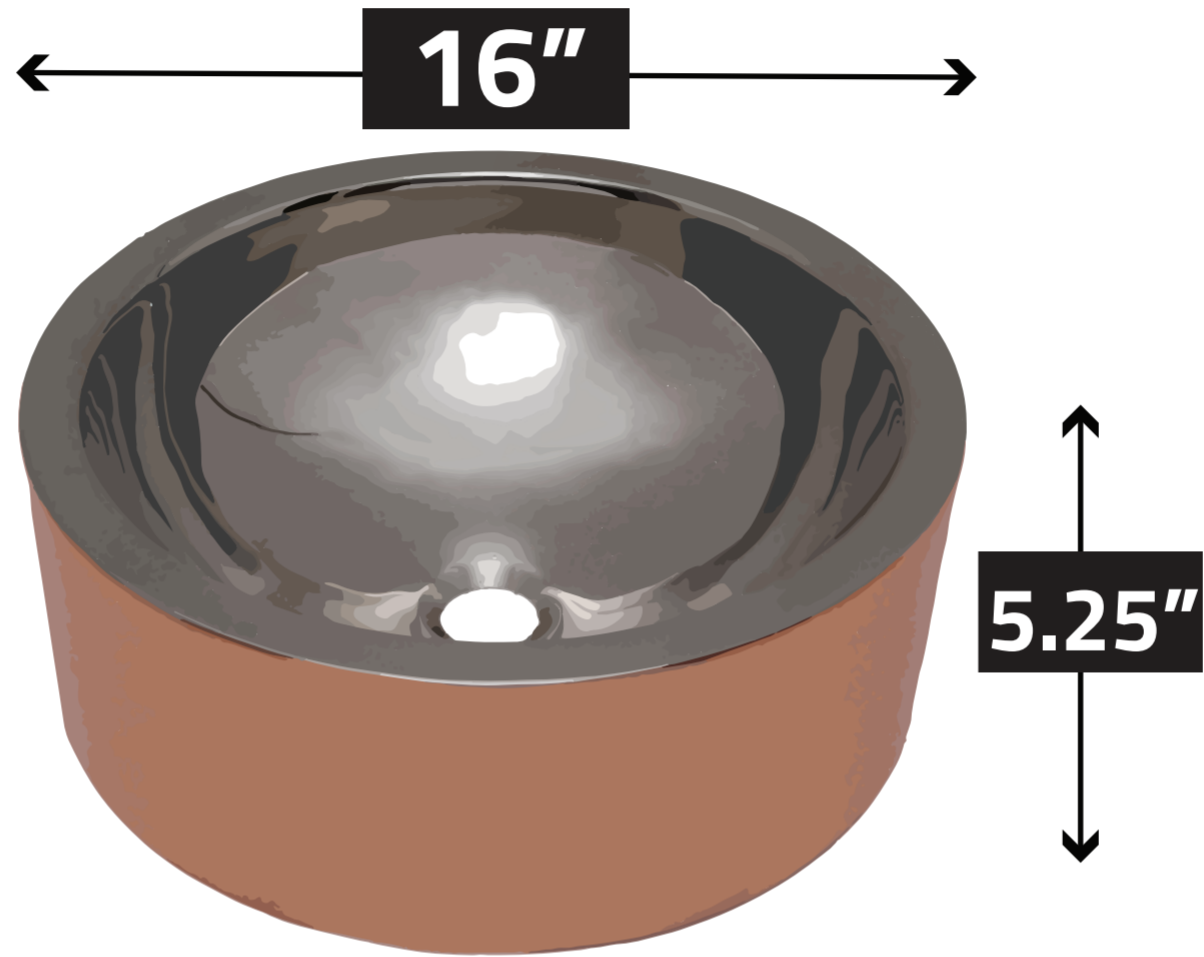

# LS-AZ335

## VESSEL BATHROOM SINK

**NOTE:**  
Every unit in this series is handmade by a skilled artisan. As a result, color, texture and size will vary slightly with each unit. The measurements displayed should be taken as an approximation of the finished product.