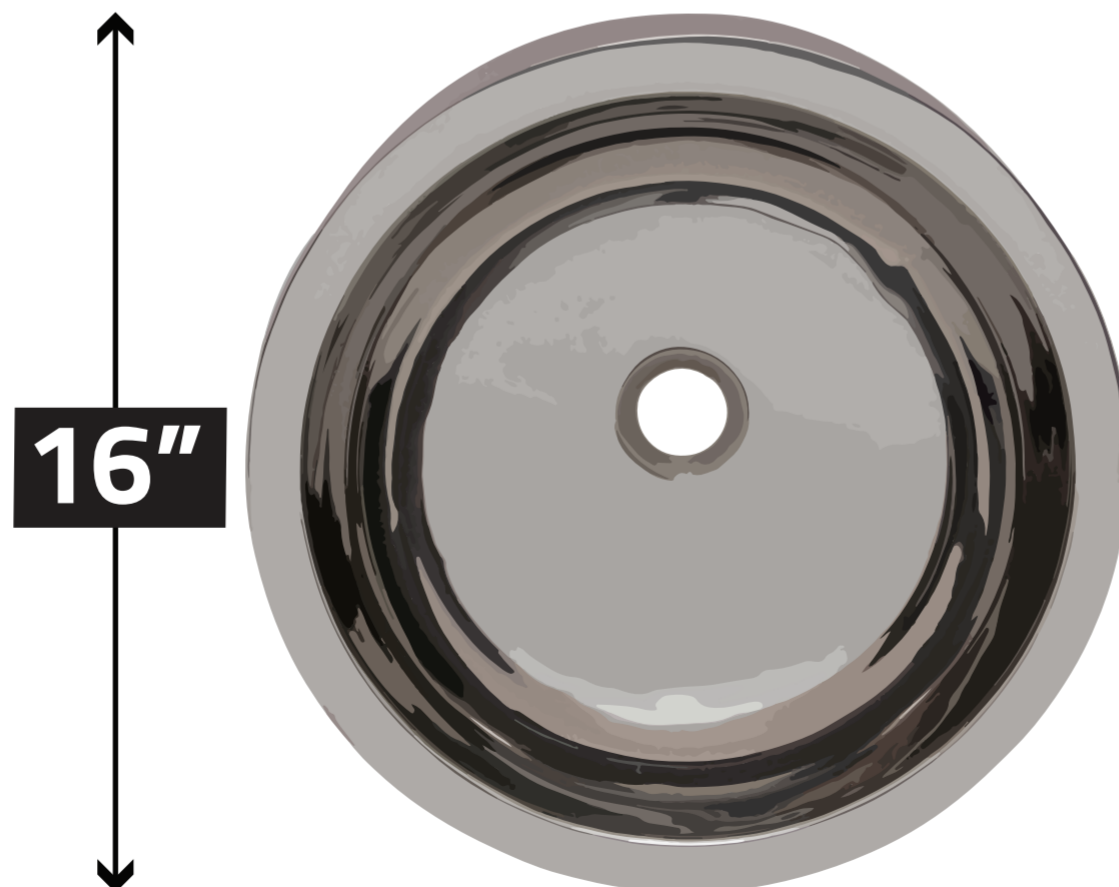

# LS-AZ335

## VESSEL BATHROOM SINK

**NOTE:**  
Every unit in this series is handmade by a skilled artisan. As a result, color, texture and size will vary slightly with each unit. The measurements displayed should be taken as an approximation of the finished product.