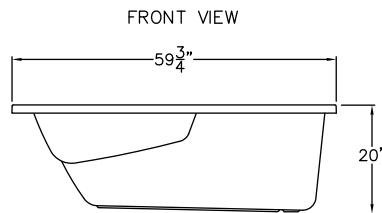

**TO233DI**  
60" x 33" x 21"

**FEATURES**

FINISH	PRODUCT	PIECES	WALL
AcrylX™	Drop In Tub	One	Smooth

**OPTIONS**

WHIRLPOOL	STANDARD COLOR	ACCESSORIES
Yes	White, Bone, Biscuit	Drain

**TECHNICAL INFORMATION**

WT	LOAD FACTOR	HANDED BY	CODES
80	0.35	End Drain	ANSI 124.1, UPC

AVAILABILITY ■

Due to the nature of the materials, dimensions may vary +/- 1/2".