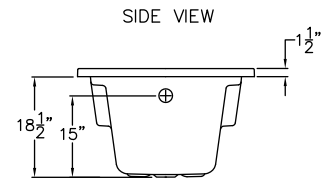

**TO233DI**  
60" x 33" x 21"

**FEATURES**

FINISH	PRODUCT	PIECES	WALL
AcrylX™	Drop In Tub	One	Smooth

**OPTIONS**

WHIRLPOOL	STANDARD COLOR	ACCESSORIES
Yes	White, Bone, Biscuit	Drain

**TECHNICAL INFORMATION**

WT	LOAD FACTOR	HANDED BY	CODES
80	0.35	End Drain	ANSI 124.1, UPC

AVAILABILITY ■

Due to the nature of the materials, dimensions may vary +/- 1/2".