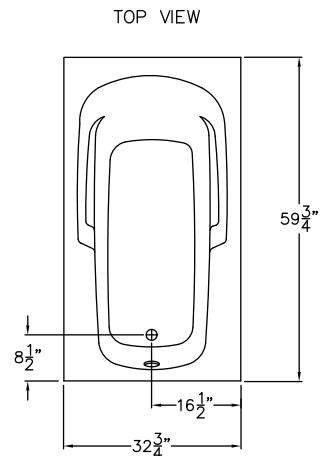

**TO233DI**  
60" x 33" x 21"

**FEATURES**

FINISH	PRODUCT	PIECES	WALL
AcrylX™	Drop In Tub	One	Smooth

**OPTIONS**

WHIRLPOOL	STANDARD COLOR	ACCESSORIES
Yes	White, Bone, Biscuit	Drain

**TECHNICAL INFORMATION**

WT	LOAD FACTOR	HANDED BY	CODES
80	0.35	End Drain	ANSI 124.1, UPC

AVAILABILITY ■

Due to the nature of the materials, dimensions may vary +/- 1/2".