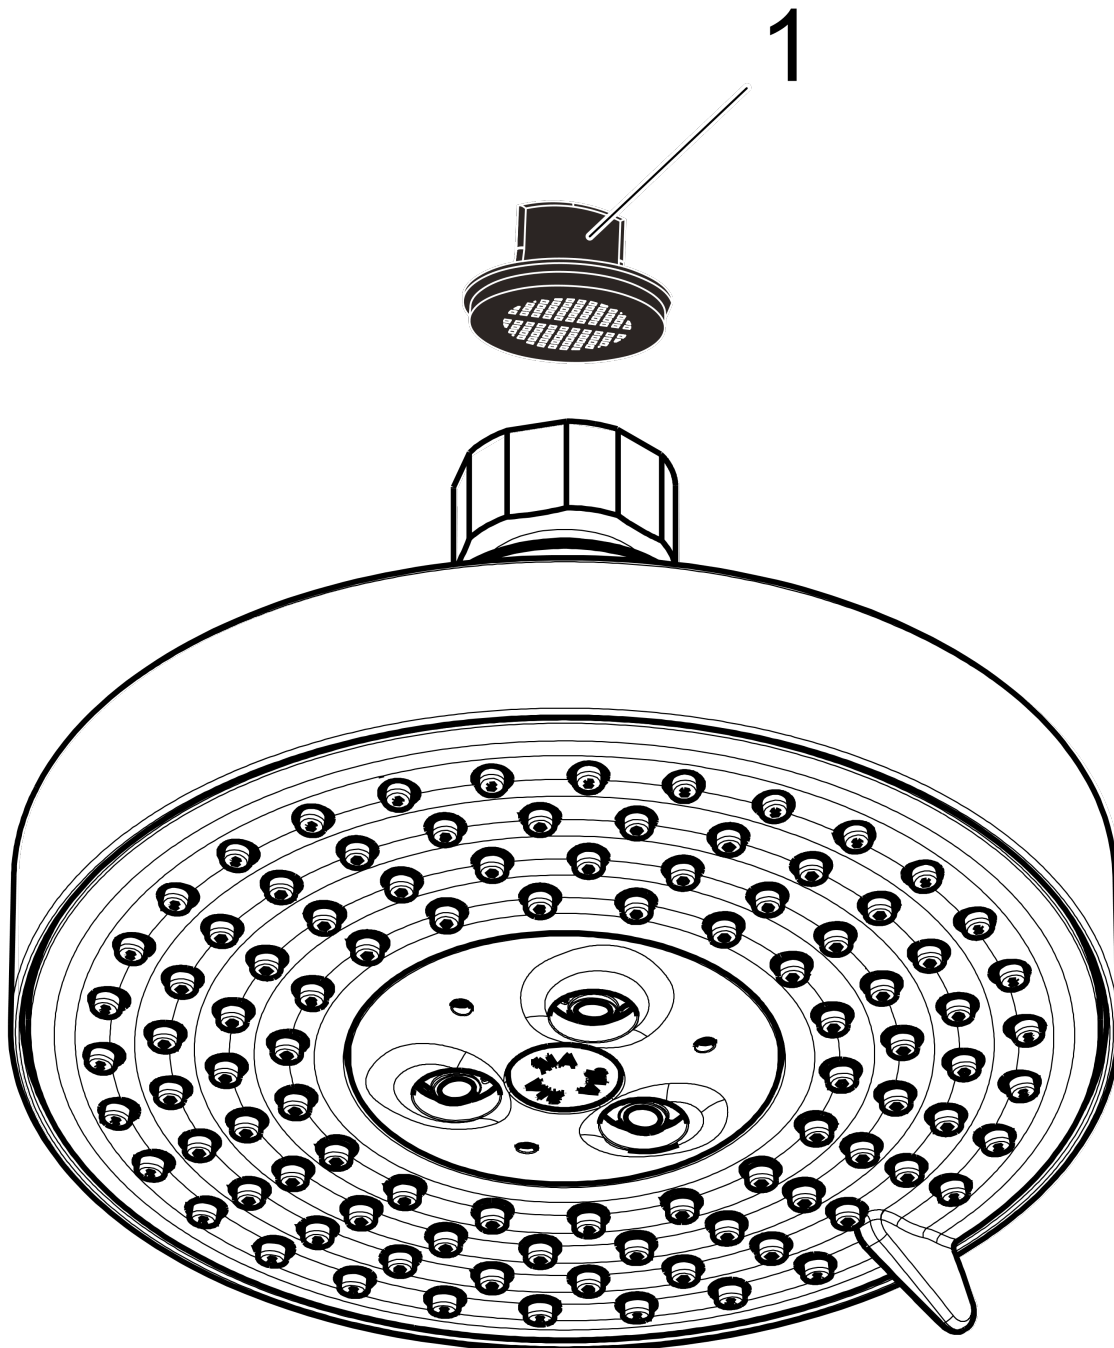

**Raindance S**  
**Showerhead 100 3-Jet, 2.0 GPM**  
 Finishes : **chrome**    Part no. : **04340000**

**Description**

**Features**

- 65 no-clog spray channels
- Spray modes: RainAir, BalanceAir, Whirl
- Flow: 2.0 GPM (7.6 L/Min)

**Item details**

List Price \$ 177.00

**Technology**

**Compliance**

**Product image**

**Scale drawing**

**Raindance S**  
**Showerhead 100 3-Jet, 2.0 GPM**  
Finishes : **chrome**    Part no. : **04340000**

Exploded drawing

Year of production: >06/10

**Raindance S**  
**Showerhead 100 3-Jet, 2.0 GPM**  
 Finishes : **chrome**    Part no. : **04340000**

**Spare parts list**

Year of production: >06/10

<b>Pos.</b>	<b>Description</b>	<b>Part no.</b>	<b>Price</b>	<b>PU</b>
1	filter packing	88649000	-	1