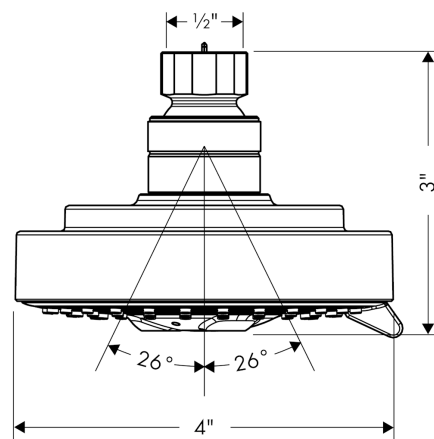

**Raindance S**  
**Showerhead 100 3-Jet, 2.0 GPM**  
 Finishes : **chrome**    Part no. : **04340000**

**Description**

**Features**

- 65 no-clog spray channels
- Spray modes: RainAir, BalanceAir, Whirl
- Flow: 2.0 GPM (7.6 L/Min)

**Item details**

List Price \$ 177.00

**Technology**

**Compliance**

**Product image**

**Scale drawing**

**Raindance S**  
**Showerhead 100 3-Jet, 2.0 GPM**  
Finishes : **chrome**    Part no. : **04340000**

Exploded drawing

Year of production: >06/10

**Raindance S**  
**Showerhead 100 3-Jet, 2.0 GPM**  
 Finishes : **chrome**    Part no. : **04340000**

**Spare parts list**

Year of production: >06/10

<b>Pos.</b>	<b>Description</b>	<b>Part no.</b>	<b>Price</b>	<b>PU</b>
1	filter packing	88649000	-	1