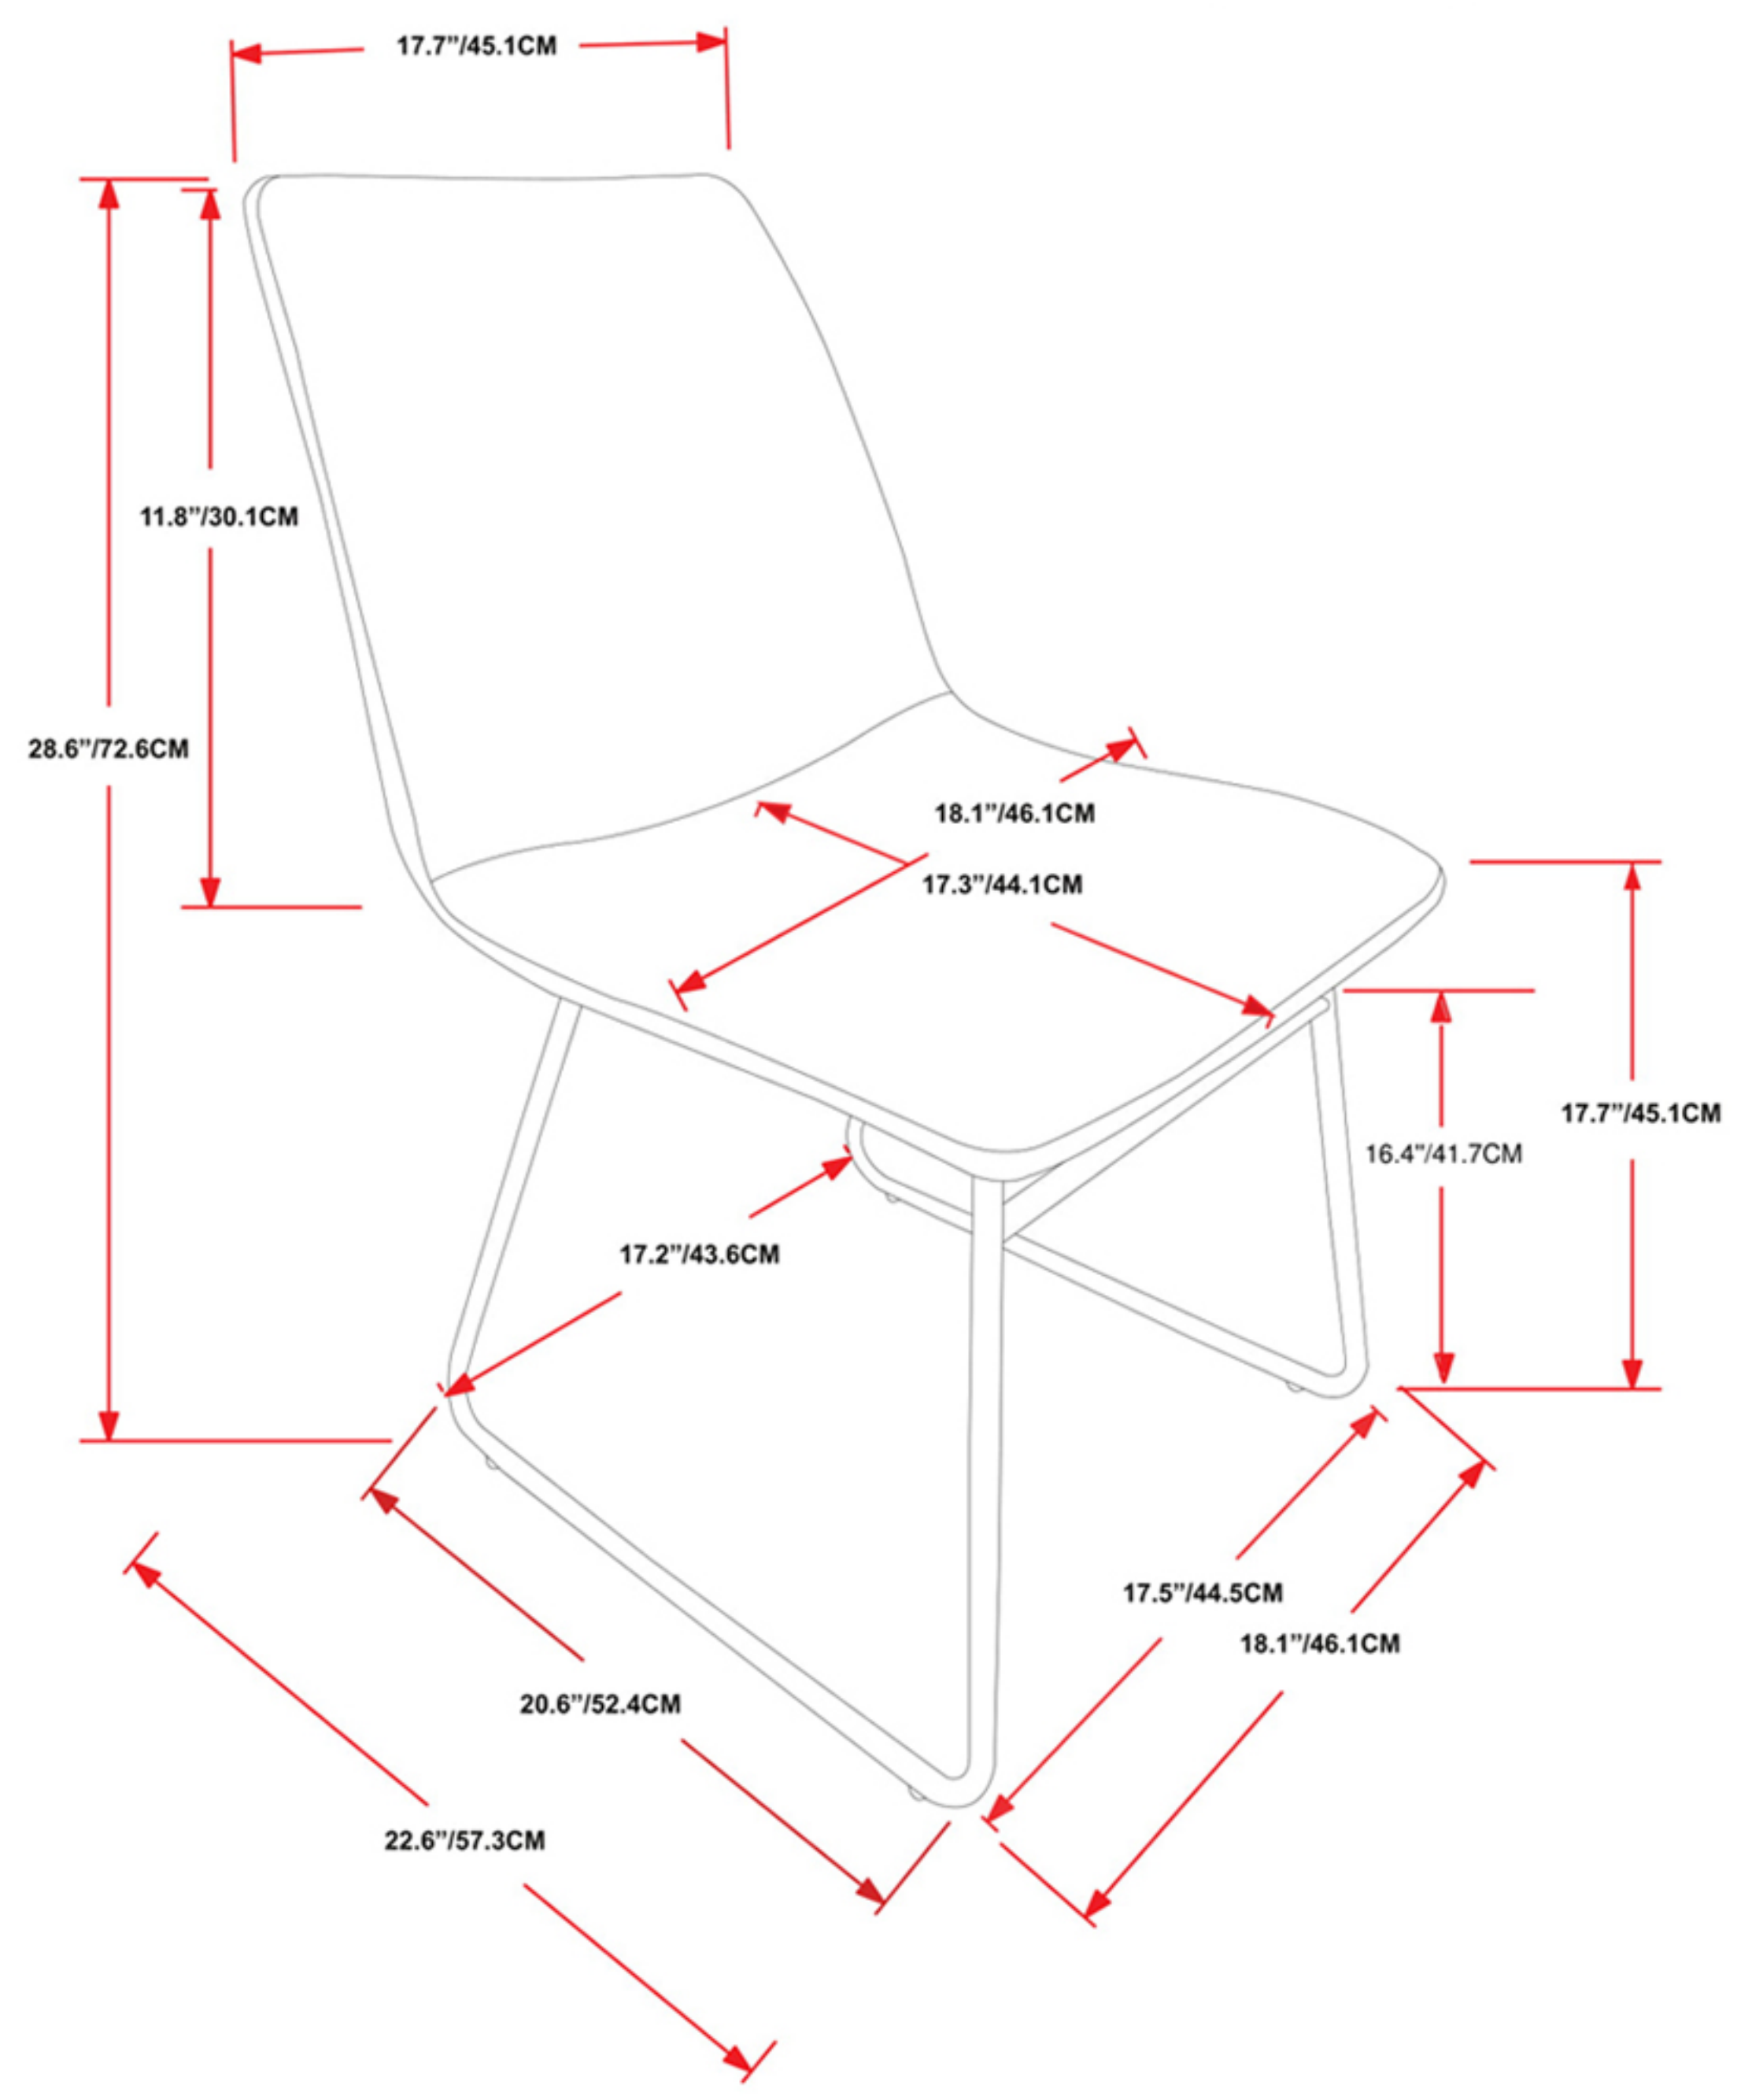

Net Weight- 115 (lb)

Net Weight: 13.4lbs