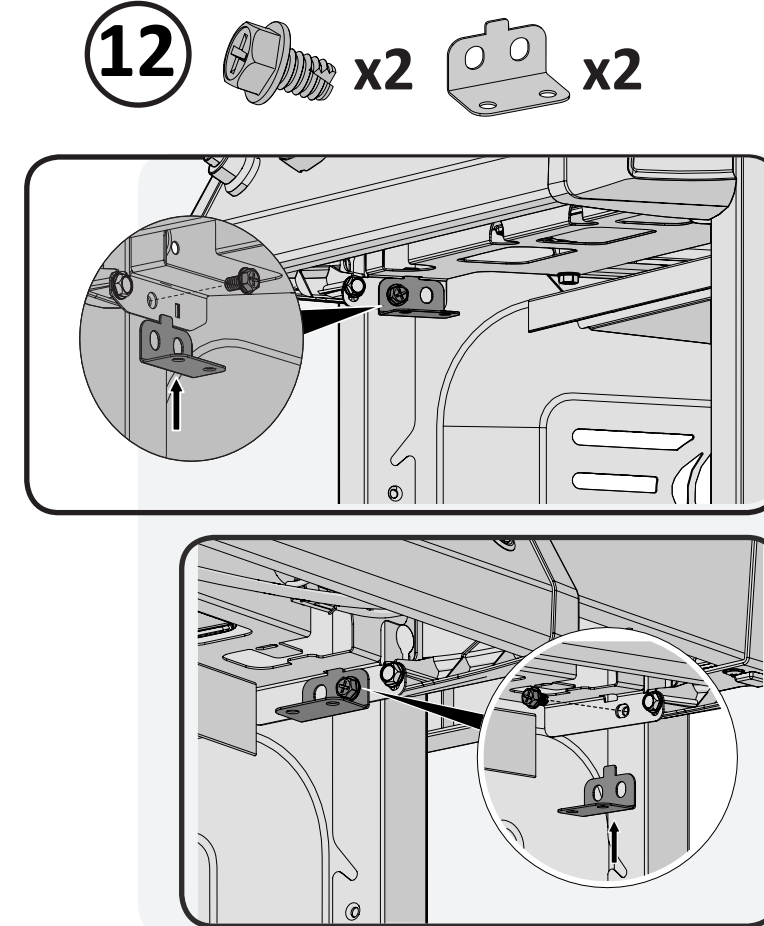

N415-0495 OCT25.18

Wolf Steel Ltd.
214 Bayview Drive,
Barrie, Ontario, CANADA L4N 4Y8
grills@napoleonproducts.com