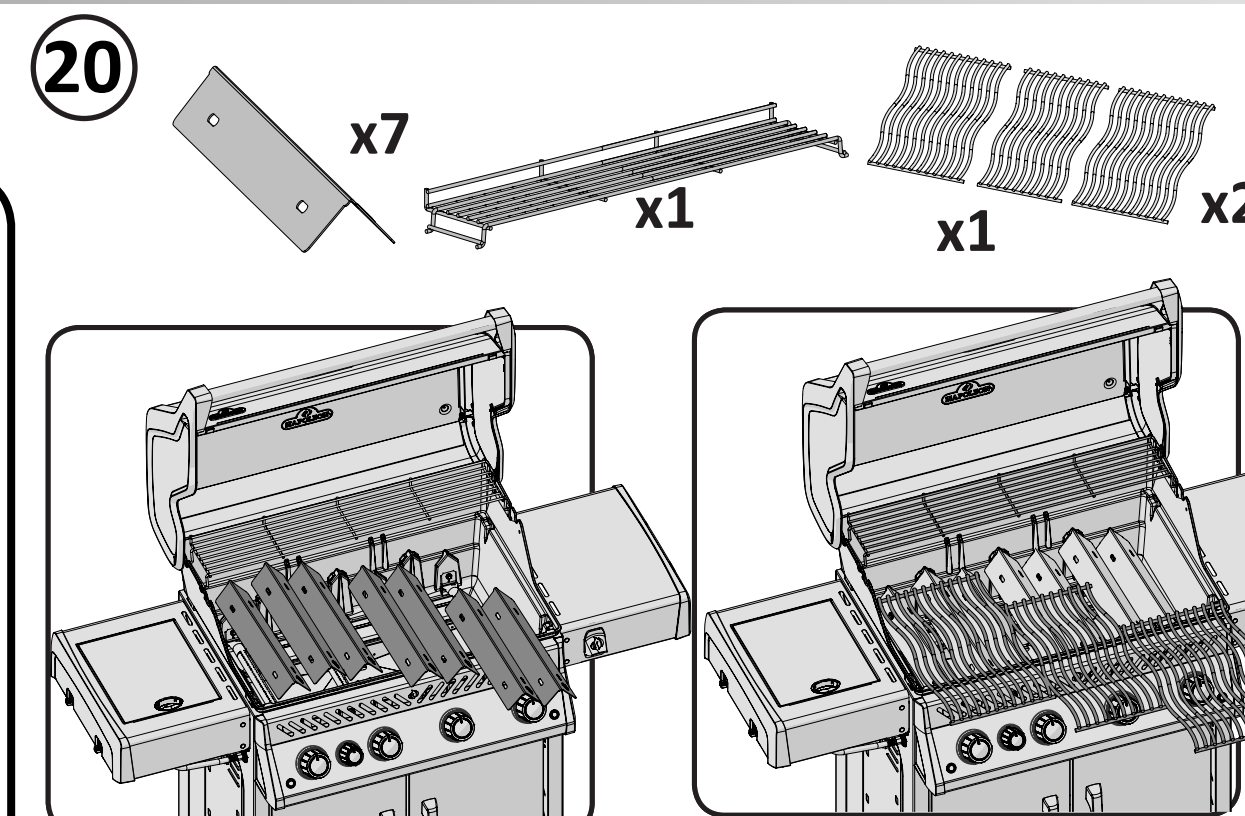

N415-0495 OCT25.18

Wolf Steel Ltd.
214 Bayview Drive,
Barrie, Ontario, CANADA L4N 4Y8
grills@napoleonproducts.com