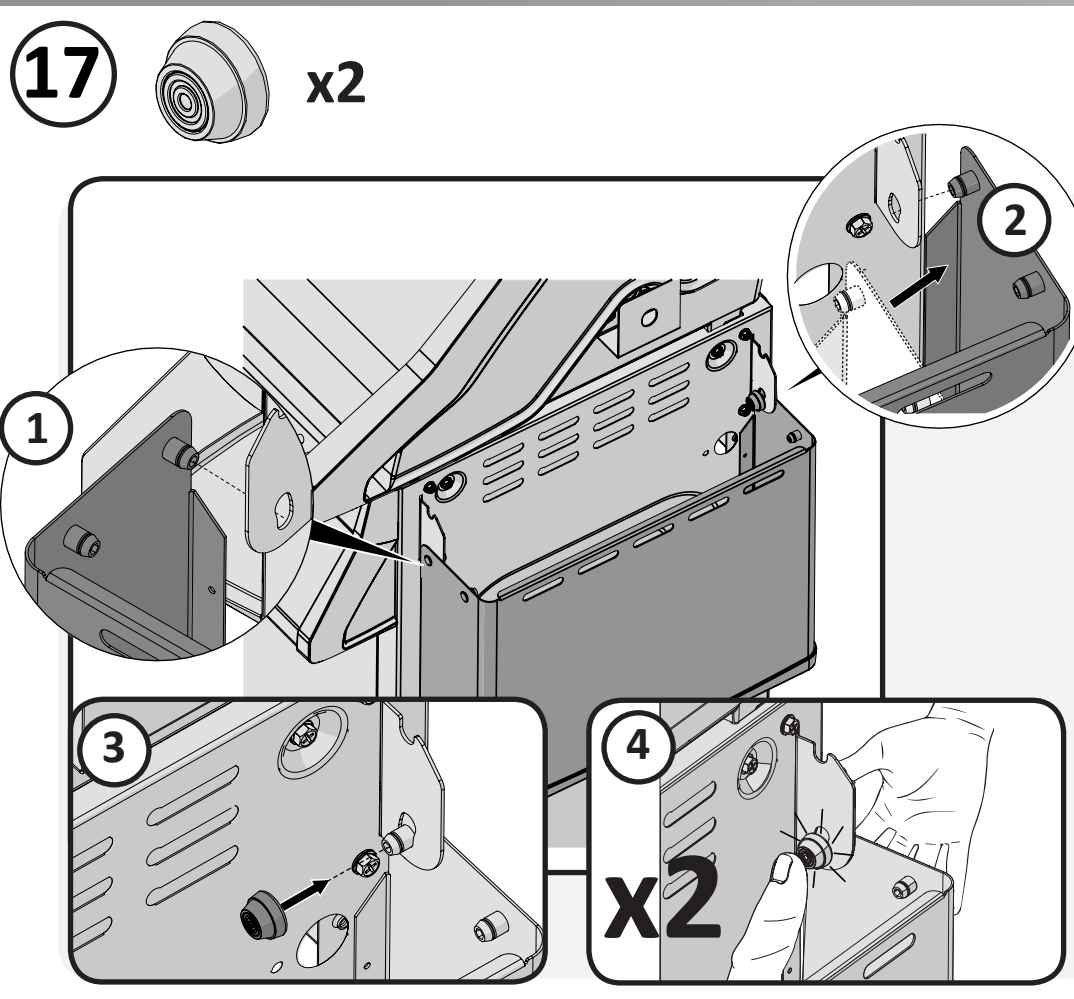

N415-0495 OCT25.18

Wolf Steel Ltd.
214 Bayview Drive,
Barrie, Ontario, CANADA L4N 4Y8
grills@napoleonproducts.com