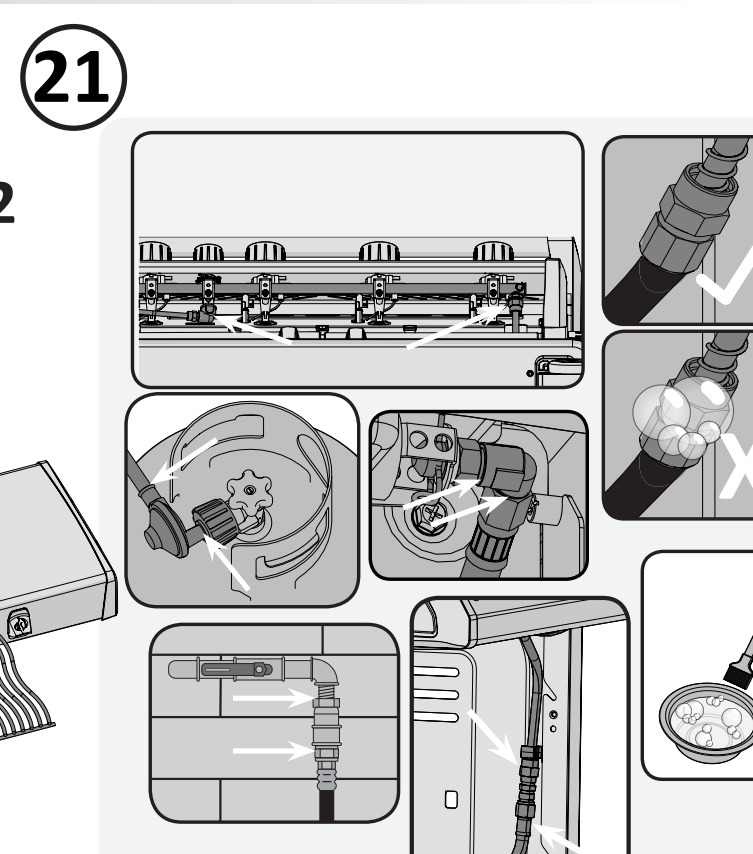

N415-0495 OCT25.18

Wolf Steel Ltd.
214 Bayview Drive,
Barrie, Ontario, CANADA L4N 4Y8
grills@napoleonproducts.com