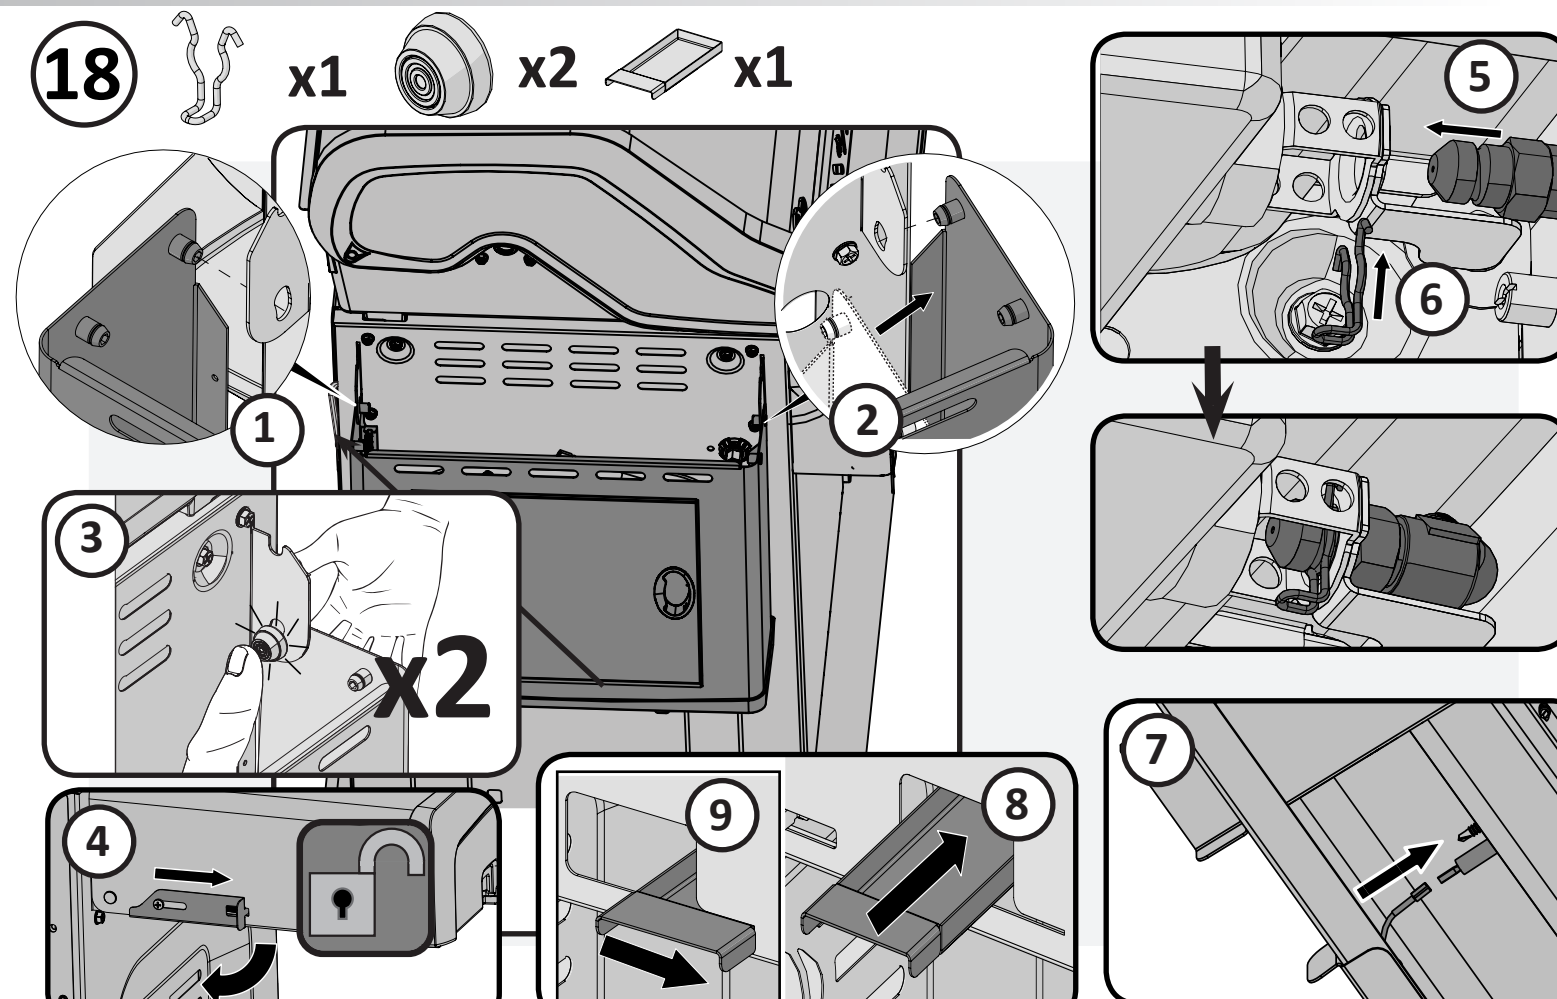

N415-0495 OCT25.18

Wolf Steel Ltd.
214 Bayview Drive,
Barrie, Ontario, CANADA L4N 4Y8
grills@napoleonproducts.com