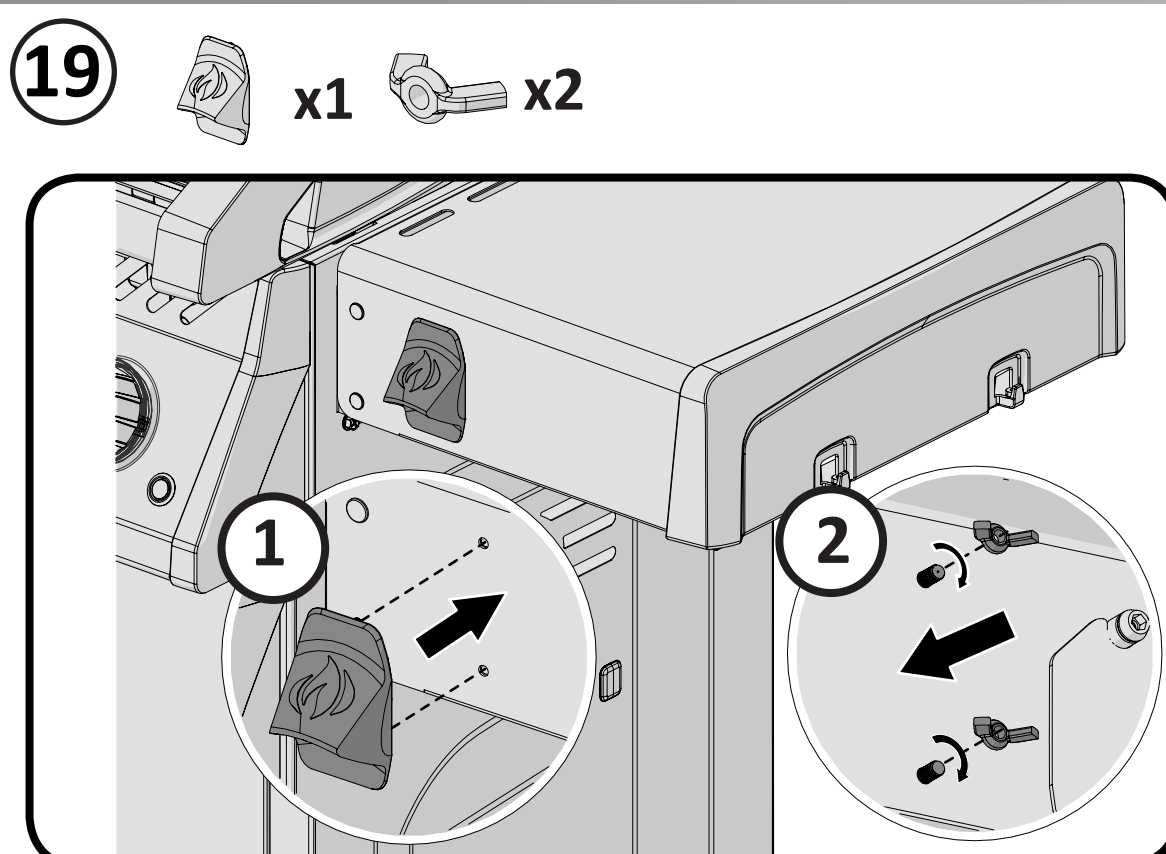

N415-0495 OCT25.18

Wolf Steel Ltd.
214 Bayview Drive,
Barrie, Ontario, CANADA L4N 4Y8
grills@napoleonproducts.com