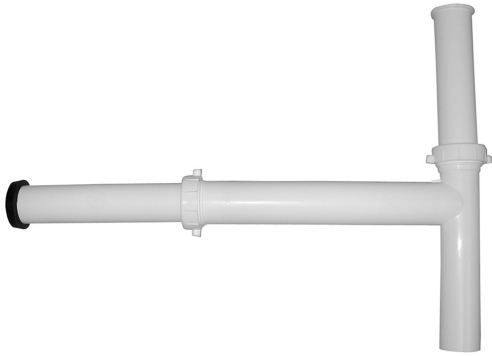

## PART NO. P37035

### 1-1/2" X 16" WHITE PLASTIC DIRECT CONNECTION DISPOSER KIT WITH ADJUSTABLE ARM

- Constructed of white plastic for impact resistance
- Telescoping arm adjusts up to 16"
- Includes poly washers & wing nuts
- Includes disposer washer
- Includes baffle tee
- 6" Tailpiece
- Direct connection
- UPC listed
- cUPC listed