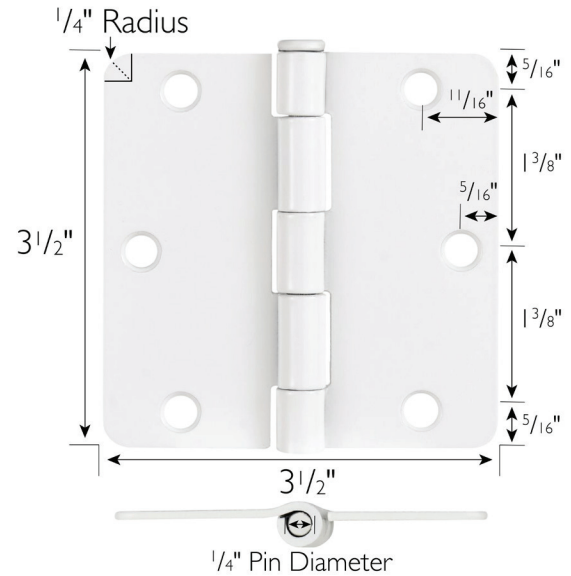

6-Hole 3.5" x 3.5", 1/4" Radius Door Hinge 6-Pack
Painted White

SPECIFICATIONS

MATERIAL CONSTRUCTION:	Steel
MOUNTING HARDWARE INCLUDED:	#9 x 3/4" (6 screws)
TOOLS NEEDED FOR INSTALLATION:	Screwdriver
ASSEMBLED DIMENSIONS:	3.5" H x 3.5" L x 0.125" D
ASSEMBLED WEIGHT:	2.5 lbs
CORNER RADIUS:	1/4"
HINGE TYPE:	Butt Hinge