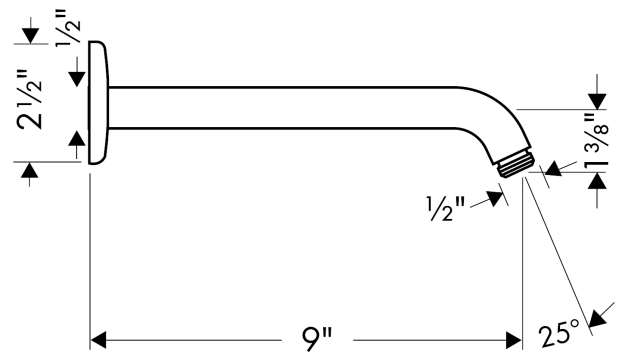

Showerarm 9"

Finishes : **brushed nickel** Part no. : **27412821**

Description

Features

- Brass
- 1/2" NPT
- Escutcheon

Item details

List Price \$ 201.00

Compliance

Product image

Scale drawing

Showerarm 9"

Finishes : **brushed nickel** Part no. : **27412821**

Exploded drawing

Year of production: >07/08

Showerarm 9"

Finishes : **brushed nickel** Part no. : **27412821**

Spare parts list

Year of production: >07/08

Pos.	Description	Part no.	Price	PU
1	escutcheon	28454820	-	1