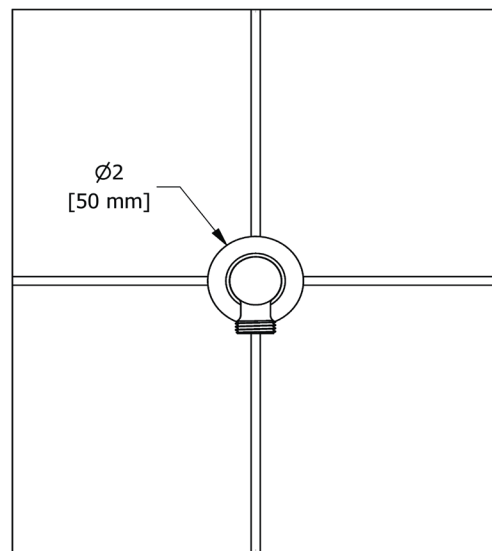

For warranty or additional information, contact:

U.S.A.
houseofrohl.com/support
1-800-777-9762

QUEBEC / MARITIMES / WESTERN CANADA
QUÉBEC / MARITIMES / OUEST CANADIEN
QUEBEC / MARITIMOS / CANADA OCCIDENTAL
houseofrohl.ca/support
1-866-473-8442

ONTARIO
houseofrohl.ca/support
1-800-287-5354