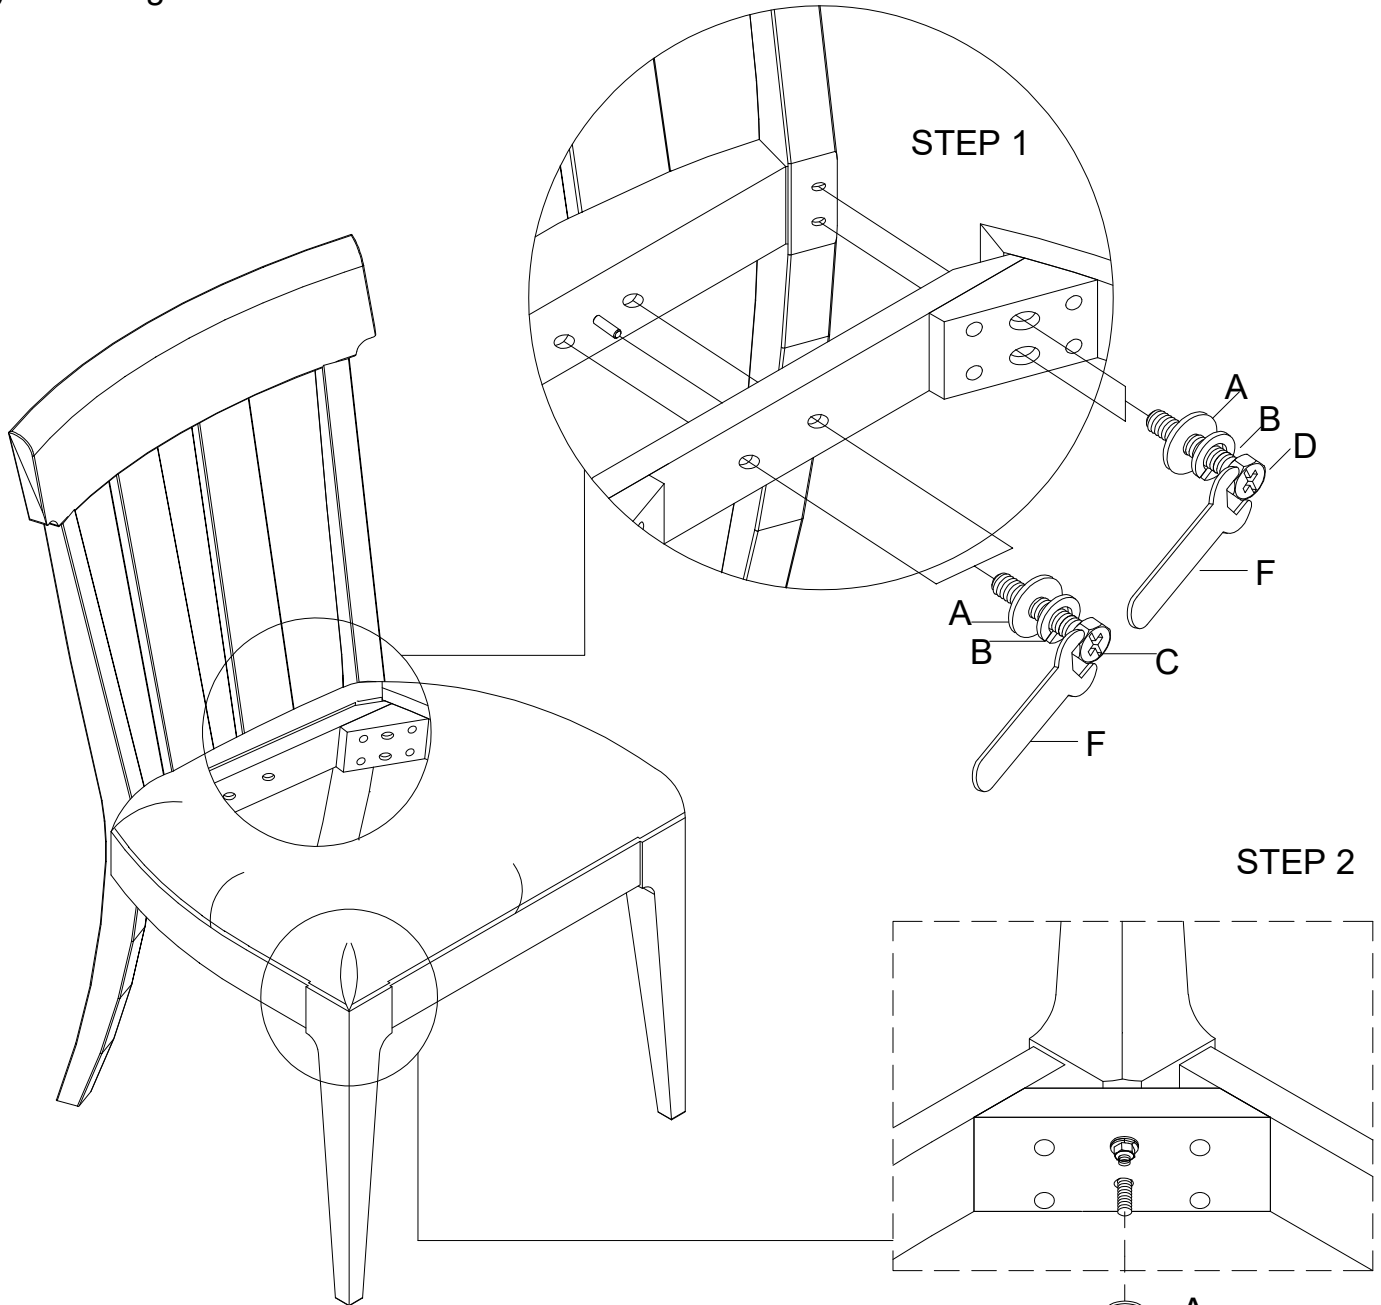

# A.R.T. FURNITURE ASSEMBLY INSTRUCTIONS

SIDE CHAIR  
287204-2302

Thank you for purchasing this quality product from A.R.T. Furniture. Be sure to check all packing material for parts which may have come loose inside the carton during shipment. Identify and count all parts and compare with the parts list below.

**Note:** Some furniture is heavy, it is recommended that two people assembly this item to avoid injury or damage.

No.	Hardware List		Qt.
A		$\frac{5}{16}$ " X 19mm Flat Washer	10
B		$\frac{5}{16}$ " Lock Washer	10
C		$\frac{5}{16}$ " X 1 $\frac{3}{4}$ " Bolt	2
D		$\frac{5}{16}$ " X 3" Bolt	4
E		$\frac{5}{16}$ " Nut	4
F		$\frac{5}{16}$ " X 89mm Wrench	1

Parts List			
1		Chair Back	1
2		Cushion Seat	1
3		Front Legs	2