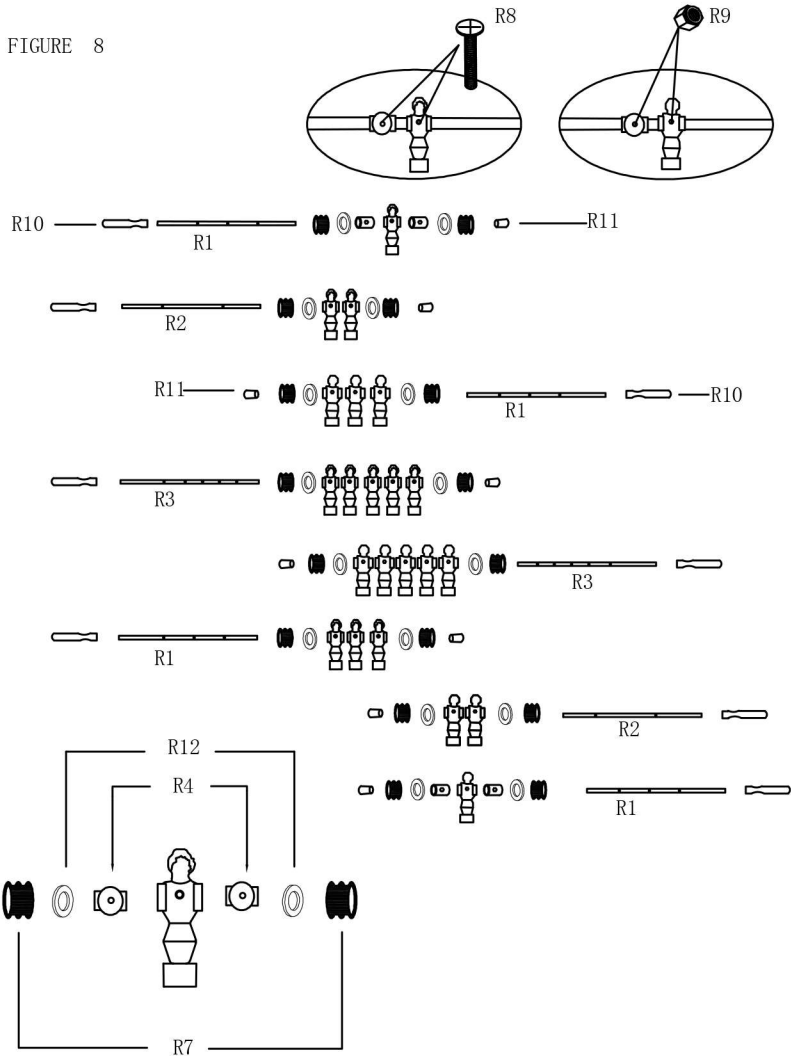

ASSEMBLY INSTRUCTIONS

SOCCER TABLE ASSEMBLY

WARNING: TWO ADULTS NEEDED TO ASSEMBLE SOCCER TABLE

FIGURE 8

PARTS IDENTIFIER

ASSEMBLY PARTS

DESCRIPTION	QTY, REQUIRED	
	(EXTRAPIECES MAY INCLUDED)	
P1	SIDE PANEL	2
P2	END PANEL	2
P3	PLAYING FIELD	1
P4	PLAY FIELD SUPPORT BRACE	2
P5	LEG	4
P6	BALL ENTRY CUP	2
P7	GOAL	2
P8	BALL CATCHER	2
P9	SLIDE SCOER	2