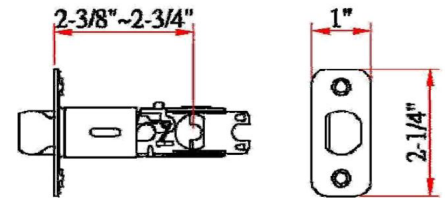

### Ironwood 2-Way Adjustable Privacy Door Handle Brushed Bronze

## SPECIFICATIONS

<b>MATERIAL CONSTRUCTION:</b>	Brass	<b>KEYWAY:</b>	N/A
<b>LOCK FUNCTION:</b>	Privacy	<b>REMOVABLE CORE:</b>	No
<b>DEADBOLT FUNCTION:</b>	N/A	<b>LATCH FACEPLATE I:</b>	Round Corner
<b>EXTERIOR MAX PROJECTION:</b>	2.13"	<b>LATCH BACKSET:</b>	Adj; 2-3/8" - 2-3/4"
<b>INTERIOR MAX PROJECTION:</b>	2.13"	<b>LATCH TYPE:</b>	2 Way (fixed faceplate)
<b>KOB VS. LEVER:</b>	Lever	<b>LATCHBOLT THROW DISTANCE:</b>	0.5"
<b>KNOB DIMENSIONS:</b>	N/A	<b># PINS IN CYLINDER:</b>	N/A
<b>LEVER LENGTH:</b>	3.88"	<b>ANTI-BUMP PIN INSTALLED:</b>	N/A
<b>ROSE DIMENSIONS:</b>	2.63" H x 2.63" W x 2.63" D	<b># KEYS INCLUDED:</b>	N/A
<b>ROSETTE / ESCUTCHEON SHAPE:</b>	Round	<b>SPINDLE TYPE:</b>	Half-Moon
<b>CROSS BORE:</b>	2.13"	<b>MOUNTING HARDWARE INCLUDED:</b>	Yes
<b>EDGE BORE:</b>	1"	<b>TOOLS NEEDED FOR INSTALLATION:</b>	Phillips Screwdriver
<b>HANDING:</b>	Reversible	<b>ASSEMBLED WEIGHT:</b>	1.78 lbs.
<b>REKEYABLE?:</b>	No		