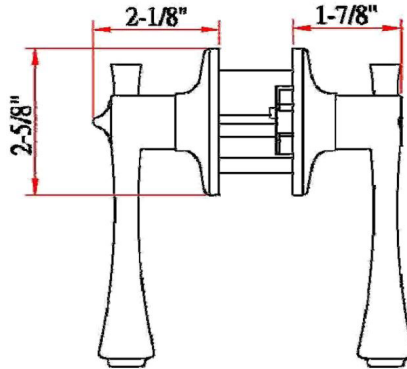

### Ironwood 2-Way Adjustable Privacy Door Handle Brushed Bronze

## SPECIFICATIONS

<b>MATERIAL CONSTRUCTION:</b>	Brass	<b>KEYWAY:</b>	N/A
<b>LOCK FUNCTION:</b>	Privacy	<b>REMOVABLE CORE:</b>	No
<b>DEADBOLT FUNCTION:</b>	N/A	<b>LATCH FACEPLATE I:</b>	Round Corner
<b>EXTERIOR MAX PROJECTION:</b>	2.13"	<b>LATCH BACKSET:</b>	Adj; 2-3/8" - 2-3/4"
<b>INTERIOR MAX PROJECTION:</b>	2.13"	<b>LATCH TYPE:</b>	2 Way (fixed faceplate)
<b>KOB VS. LEVER:</b>	Lever	<b>LATCHBOLT THROW DISTANCE:</b>	0.5"
<b>KNOB DIMENSIONS:</b>	N/A	<b># PINS IN CYLINDER:</b>	N/A
<b>LEVER LENGTH:</b>	3.88"	<b>ANTI-BUMP PIN INSTALLED:</b>	N/A
<b>ROSE DIMENSIONS:</b>	2.63" H x 2.63" W x 2.63" D	<b># KEYS INCLUDED:</b>	N/A
<b>ROSETTE / ESCUTCHEON SHAPE:</b>	Round	<b>SPINDLE TYPE:</b>	Half-Moon
<b>CROSS BORE:</b>	2.13"	<b>MOUNTING HARDWARE INCLUDED:</b>	Yes
<b>EDGE BORE:</b>	1"	<b>TOOLS NEEDED FOR INSTALLATION:</b>	Phillips Screwdriver
<b>HANDING:</b>	Reversible	<b>ASSEMBLED WEIGHT:</b>	1.78 lbs.
<b>REKEYABLE?:</b>	No		