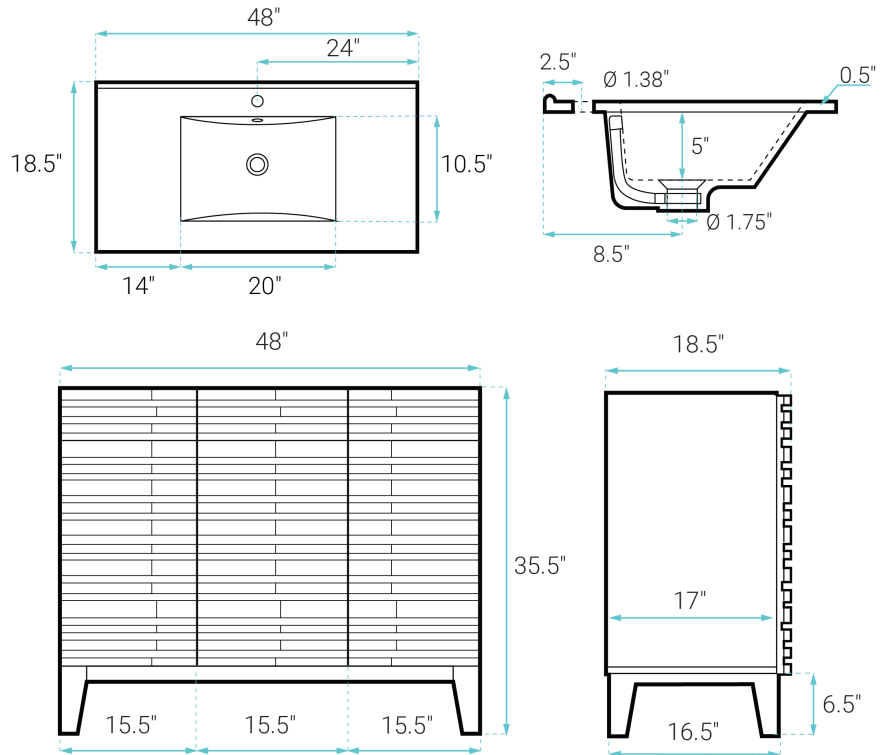

Cascade

Swiss Madison®
well made forever

Freestanding Vanity SM-BV557WN

FEATURES:

- Sleek, freestanding design
- Glazed ceramic, single sink
- Standard 1.75" drain hole
- Standard 1.38" faucet hole
- Chrome-finish overflow
- Wooden legs

INSTALLATION:

Freestanding, assembly required

COLORS & FINISHES:

- Natural Oak: SM-BV557
- Black: SM-BV557B
- Brown Oak: SM-BV557WN

SPECIFICATIONS:

N.W: 134 lb.

W: 48" x D: 18.5" x H: 36.5"

Inner Sink: D: 10.5" x W: 20" x H: 5"

INCLUDED PARTS:

- Cabinet: SM-BV557WN-C
- Sink: SM-VT348

REQUIRED PARTS:

- Sink Drain*
- Drain Trap*
- Faucet*
- Water Supply Lines

*Sold Separately by Swiss Madison