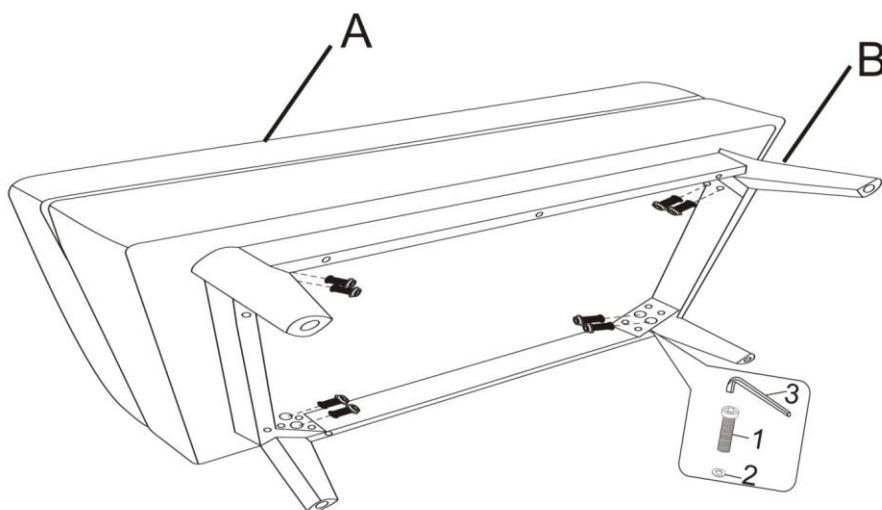

ALLEN KEY SCREW
M6 x 40 mm
QTY 8

2

WASHER
Ø 18 mm
QTY 8

3

ALLEN KEY
5 mm
QTY 1

Step 1

1. Place Ottoman (A) upside down on a flat, smooth surface.
2. Attach Feet (B) using Allen Key Screws (1) and Washers (2).
3. Use Allen Key (3) to tighten.