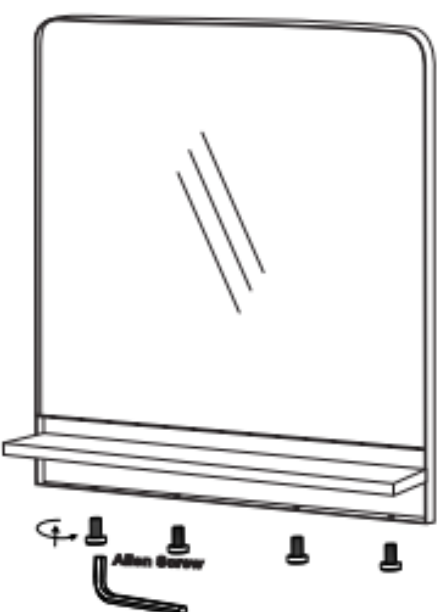

Assembly Instructions Chadwin Square Mirror With Shelf

	Allen Screw 4 Pos + 1 Po Extra
	Allen Key 1 Po
	Phillips Wall Screws: 3 Pcs
	Plastic Wall Anchors : 3 Pcs

Shelf

Mirror Frame

Assembled

Please place the Mirror Frame on a protective surface to avoid scuffing and secure the Shelf with help of Allen Screws, as shown.