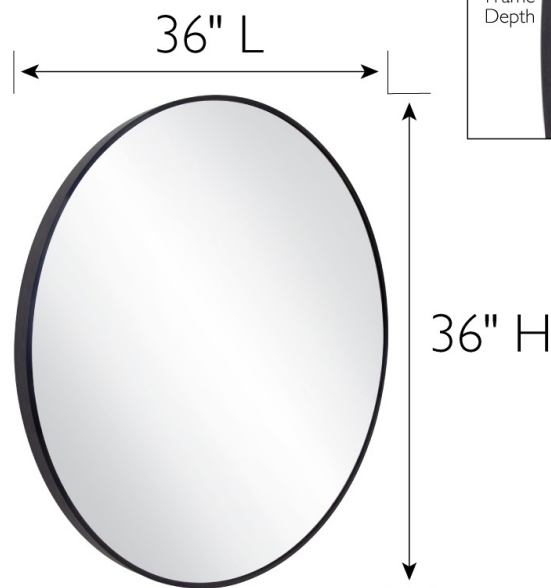

Kenna Metal Framed Wall Mirror 36"

Black

SPECIFICATIONS

MATERIAL CONSTRUCTION:	Glass	FACE FRAME MATERIAL:	Aluminum
ASSEMBLY REQUIRED:	No	SIDES MATERIAL:	Aluminum
TOOLS NEEDED FOR INSTALLATION:	Screws, Screwdriver	BOTTOM MATERIAL:	Aluminum
ASSEMBLED DIMENSIONS:	36" H x 36" L x 1.25" D	BACK PANEL MATERIAL:	MDF
WEIGHT:	18.59 lbs.	BACK BRACE MATERIAL:	N/A
NUMBER OF DOORS:	0	GLASS STYLE:	Flat Panel
DOOR MATERIAL:	N/A	LIGHTED:	No
NUMBER OF SHELVES:	N/A	POWER SOURCE:	N/A
ADJUSTABLE SHELVES:	N/A	MOUNTING HARDWARE INCLUDED:	Yes
SHELF MAX WEIGHT CAPACITY:	N/A	MOUNTING TYPE:	Wall Mount
SHELF WIDTH:	N/A	QTY OF LAMPS:	N/A
SHELF THICKNESS:	N/A		
SHELF MATERIAL:	N/A		