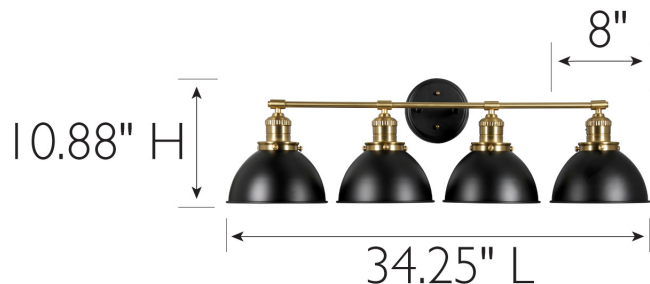

Savannah 4-Light Vanity Light Matte Black and Satin Gold

SPECIFICATIONS

MOUNTING:	Wall Mount	LED BRIGHTNESS (LUMENS):	N/A
SLOPED CEILING ADAPTABLE:	N/A	LED COLOR CORRELATED TEMPERATURE (CCT):	N/A
LAMP TYPE 1:	Maximum 60W Medium Base Bulb	LED COLOR RENDERING INDEX (CRI):	N/A
BULB INCLUDED:	No	LED EFFICACY:	N/A
WATTS PER BULB:	60W	LED AVERAGE RATED LIFE:	N/A
TOTAL WATTAGE:	240W	ENERGY EFFICIENT:	No
DIMMABLE:	Yes	LIGHTING AMPS:	2
MATERIAL CONSTRUCTION:	Steel	VOLTAGE:	120V
ASSEMBLED DIMENSIONS:	10.88" H x 34.25" L x 9" D		
WEIGHT:	6.17 lbs.		
BACKPLATE DIMENSIONS:	5.5" H x 5.5" W		
CANOPY/PLATE DIMENSIONS:	N/A		
GLASS/SHADE DIMENSIONS:	4.75" H x 8" L x 8" D		
GLASS/SHADE MATERIAL:	Metal		
GLASS/SHADE TYPE:	Metal		
GLASS/SHADE COLOR:	Matte Black		