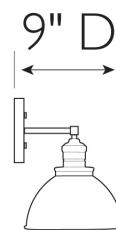

Savannah 4-Light Vanity Light Matte Black and Satin Gold

SPECIFICATIONS

MOUNTING:	Wall Mount	LED BRIGHTNESS (LUMENS):	N/A
SLOPED CEILING ADAPTABLE:	N/A	LED COLOR CORRELATED TEMPERATURE (CCT):	N/A
LAMP TYPE 1:	Maximum 60W Medium Base Bulb	LED COLOR RENDERING INDEX (CRI):	N/A
BULB INCLUDED:	No	LED EFFICACY:	N/A
WATTS PER BULB:	60W	LED AVERAGE RATED LIFE:	N/A
TOTAL WATTAGE:	240W	ENERGY EFFICIENT:	No
DIMMABLE:	Yes	LIGHTING AMPS:	2
MATERIAL CONSTRUCTION:	Steel	VOLTAGE:	120V
ASSEMBLED DIMENSIONS:	10.88" H x 34.25" L x 9" D		
WEIGHT:	6.17 lbs.		
BACKPLATE DIMENSIONS:	5.5" H x 5.5" W		
CANOPY/PLATE DIMENSIONS:	N/A		
GLASS/SHADE DIMENSIONS:	4.75" H x 8" L x 8" D		
GLASS/SHADE MATERIAL:	Metal		
GLASS/SHADE TYPE:	Metal		
GLASS/SHADE COLOR:	Matte Black		