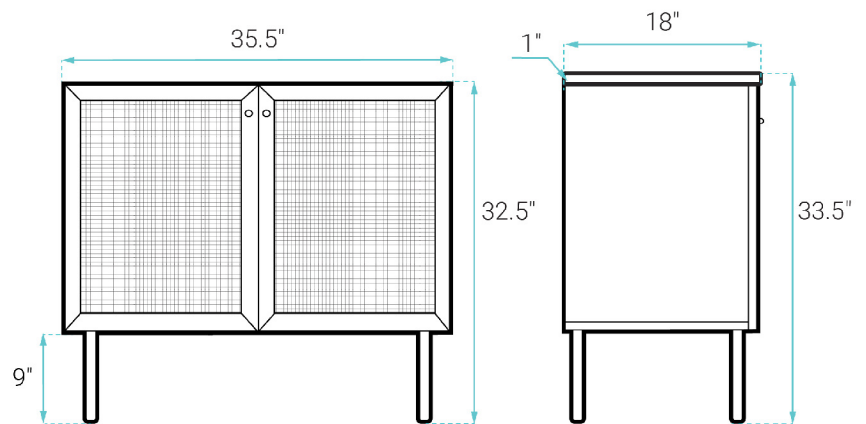

Freestanding Vanity SM-BV663B-3MB

FEATURES:

- Sleek, freestanding design
- Glazed ceramic, single sink
- Standard 1.75" drain hole
- Standard 1.38" faucet hole
- Chrome-finish overflow
- Wooden legs

INSTALLATION:

Freestanding, assembly required

COLORS & FINISHES:

- Oak: SM-BV663
- Black: SM-BV663B
- Dark Walnut: SM-BV663WN
- Natural Oak: SM-BV663NO
- White Oak: SM-BV663W

SPECIFICATIONS:

N.W: 76 lb.

W: 36.5" x D: 18.5" x H: 33.5"

Inner Sink: D: 10.5" x W: 19.5" x H: 5"

INCLUDED PARTS:

- Freestanding Vanity: SM-BV663B-C
- Vanity Top Sink: SM-VT336-3MB
- Leg: SM-BVP07B
- Cabinet Hardware: SM-BVP09

REQUIRED PARTS:

- Sink Drain*
- Drain Trap*
- Faucet*
- Water Supply Lines