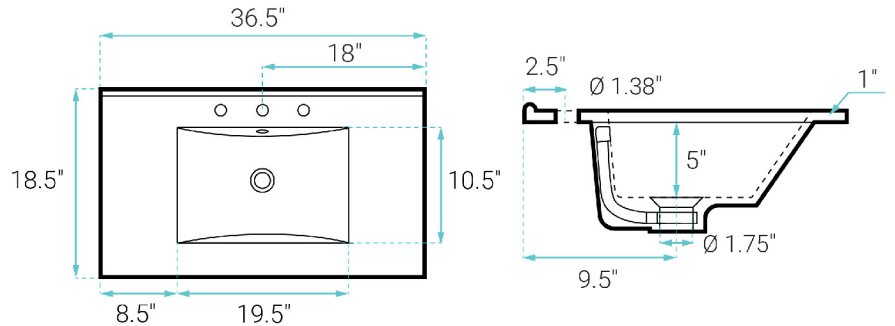

Freestanding Vanity SM-BV663B-3MB

FEATURES:

- Sleek, freestanding design
- Glazed ceramic, single sink
- Standard 1.75" drain hole
- Standard 1.38" faucet hole
- Chrome-finish overflow
- Wooden legs

INSTALLATION:

Freestanding, assembly required

COLORS & FINISHES:

- Oak: SM-BV663
- Black: SM-BV663B
- Dark Walnut: SM-BV663WN
- Natural Oak: SM-BV663NO
- White Oak: SM-BV663W

SPECIFICATIONS:

N.W: 76 lb.

W: 36.5" x D: 18.5" x H: 33.5"

Inner Sink: D: 10.5" x W: 19.5" x H: 5"

INCLUDED PARTS:

- Freestanding Vanity: SM-BV663B-C
- Vanity Top Sink: SM-VT336-3MB
- Leg: SM-BVP07B
- Cabinet Hardware: SM-BVP09

REQUIRED PARTS:

- Sink Drain*
- Drain Trap*
- Faucet*
- Water Supply Lines