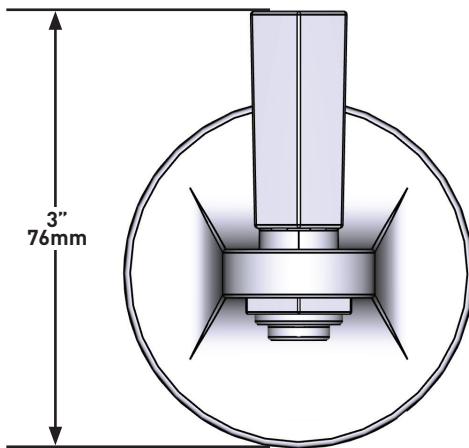

For warranty or additional information, contact:

U.S.A.
houseofrohl.com/support
1-800-777-9762

QUEBEC / MARITIMES / WESTERN CANADA
houseofrohl.ca/support
1-866-473-8442

ONTARIO
houseofrohl.ca/support
1-800-287-5354

Riobel

PERRIN & ROWE®
LONDON

victoria ⊕ albert®

ROHL