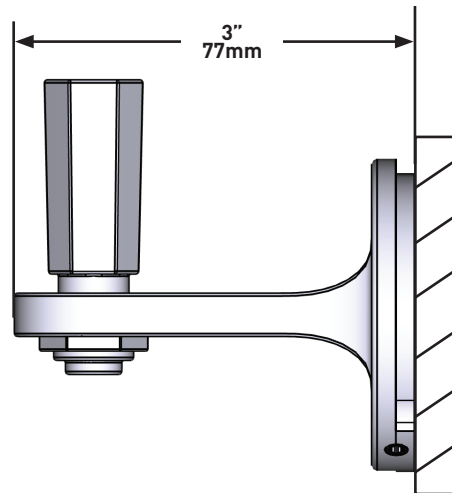

For warranty or additional information, contact:

U.S.A.
houseofrohl.com/support
1-800-777-9762

QUEBEC / MARITIMES / WESTERN CANADA
houseofrohl.ca/support
1-866-473-8442

ONTARIO
houseofrohl.ca/support
1-800-287-5354

Riobel

PERRIN & ROWE®
LONDON

victoria ⊕ albert®

ROHL