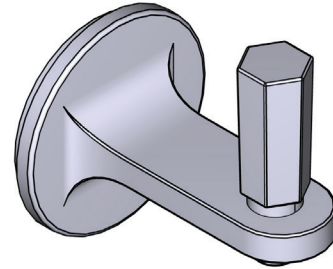

DESCRIPTION

- Available Spring 2024
- Holds one robe or towel close to your shower or bathing space

WARRANTY

- Most products or parts carry "Limited Warranties" against manufacturing defects. For US customers please visit houseofrohl.com/support and for Canadian customers please visit houseofrohl.ca/support for complete product and finish warranty.

SPECIFICATIONS

Modelle™

Modelle™ Robe Hook

MODELS: MD25WRH