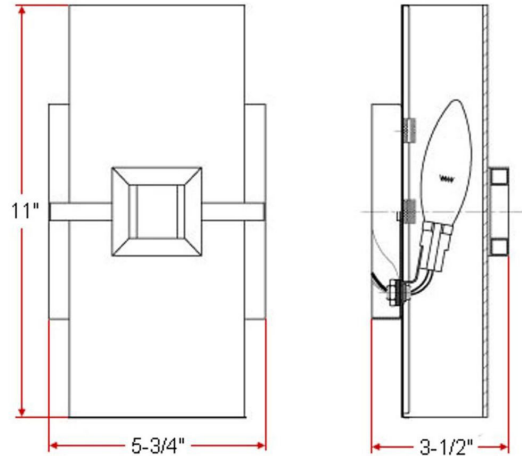

Monroe I-Light Wall Sconce with Painted Glass
Oil Rubbed Bronze

SPECIFICATIONS

MOUNTING:	Wall Mount	LED BRIGHTNESS (LUMENS):	N/A
SLOPED CEILING ADAPTABLE:	No	LED COLOR CORRELATED TEMPERATURE (CCT):	N/A
LAMP TYPE 1:	Maximum 60W Candelabra Base Bulb	LED COLOR RENDERING INDEX (CRI):	N/A
BULB INCLUDED:	No	LED EFFICACY:	N/A
WATTS PER BULB:	60W	LED AVERAGE RATED LIFE:	N/A
TOTAL WATTAGE:	60W	ENERGY EFFICIENT:	No
DIMMABLE:	No	LIGHTING AMPS:	0.5
MATERIAL CONSTRUCTION:	Steel	VOLTAGE:	120V
ASSEMBLED DIMENSIONS:	11" H x 5.75" L x 3.5" D		
WEIGHT:	2.21 lbs.		
BACKPLATE DIMENSIONS:	5.75" H x 5.75" W		
CANOPY/PLATE DIMENSIONS:	N/A		
GLASS/SHADE DIMENSIONS:	2.25" H x 11" L x 4.63" D		
GLASS/SHADE MATERIAL:	Glass		
GLASS/SHADE TYPE:	Frosted		
GLASS/SHADE COLOR:	N/A		