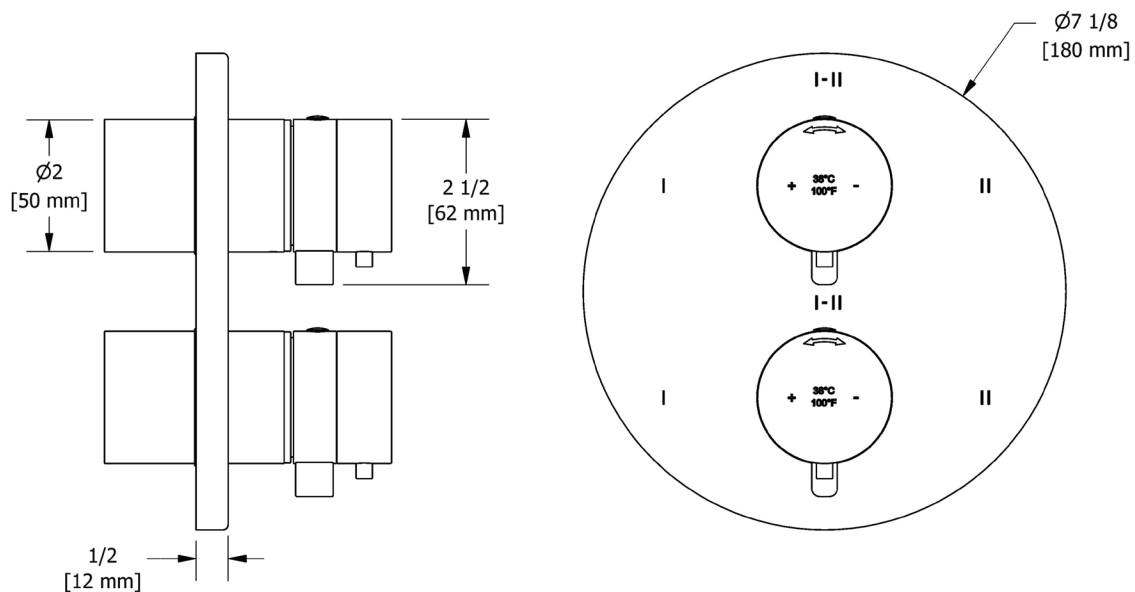

For warranty or additional information, contact:

U.S.A.
houseofrohl.com/support
1-800-777-9762

QUEBEC / MARITIMES / WESTERN CANADA
QUÉBEC / MARITIMES / OUEST CANADIEN
QUEBEC / MARITIMOS / CANADA OCCIDENTAL
houseofrohl.ca/support
1-866-473-8442

ONTARIO
houseofrohl.ca/support
1-800-287-5354