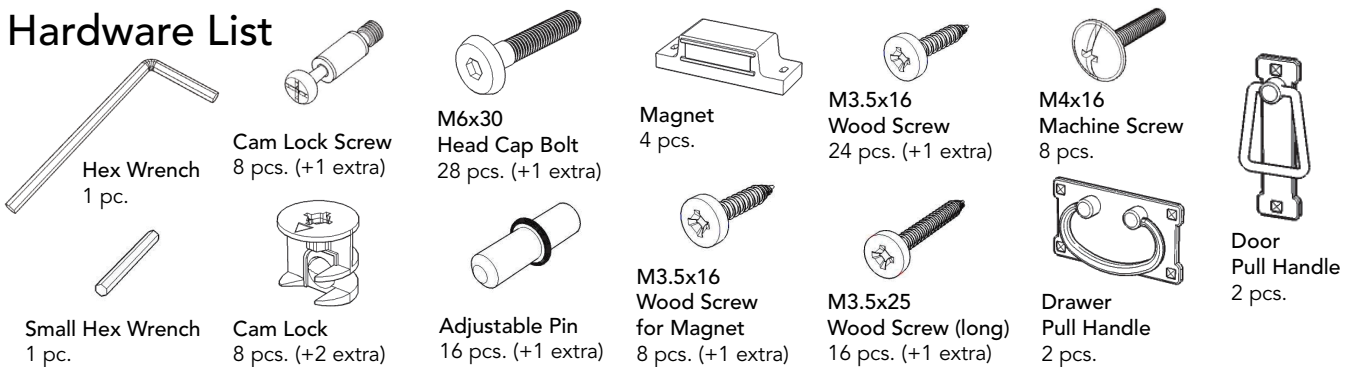

**IMPORTANT**

Carefully remove all the parts from the carton and place them individually on a soft cloth to prevent scratches or other damage.

Carefully and strictly follow these assembly instructions to ensure a completed product as designed.

Do not use power tools above 8 volts to assemble.

**Part List**

**Hardware List**

**For assembly see instructions in carton 88 5180 692.**

Tool(s) required for assembly: Phillips screwdriver, Level, Drill (8 volts or less), 3/8" Drill Bit