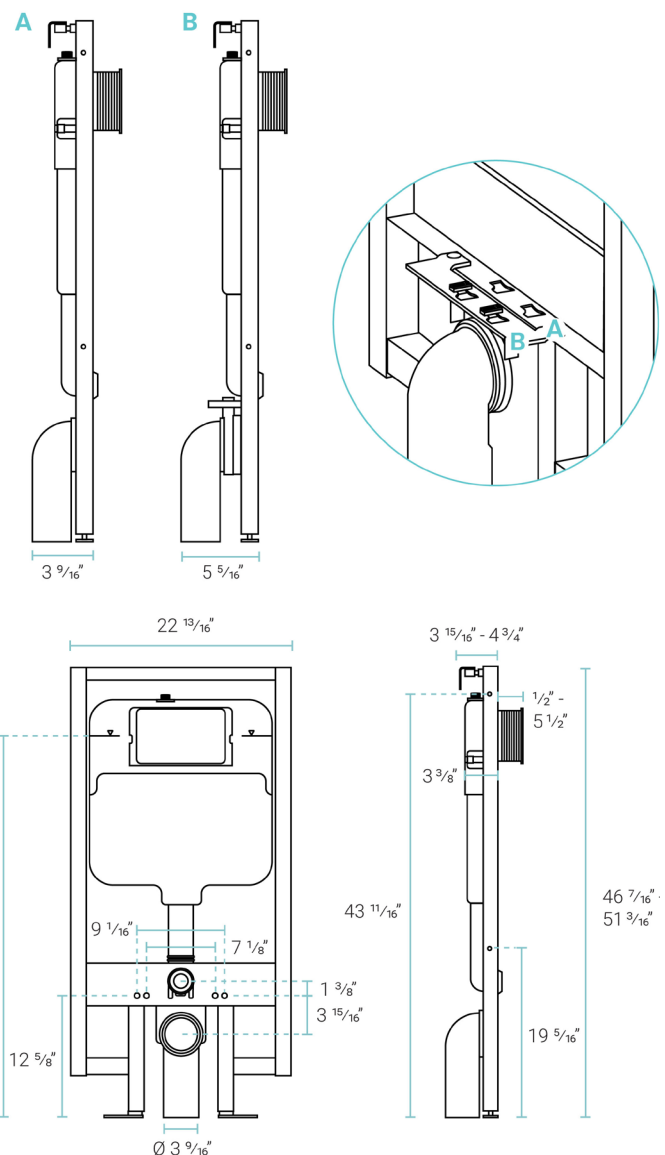

Swiss Madison®
well made forever

for Wall-Hung Toilet

SM-WC424

Included Parts:

- Discharge Pipe: SM-CPT24
- Flush Valve: SM-CPT31
- Flush Valve Holder: SM-CPT35
- Inlet / Outlet Pipes: SM-CPT42
- Water Tank Pipe: SM-CPT44
- Fill Valve: SM-CPT53
- Tank O-Ring: SM-CPT69
- Water Supply Line: SM-CPT70
- Inlet O-Ring: SM-CPT87
- Water Tank Pipe O-Ring: SM-CPT88
- Flush Valve Set Board: SM-CPT89
- Actuator Cover: SM-CPT90
- Fill Valve Clip: SM-CPT92
- Transmission Bracket: SM-CPT95
- Kit Pack: SM-CPT99
- Bolt Kit: SM-TPT122
- Discharge Pipe Bracket: SM-TPT24
- Discharge Pipe Clamp: SM-TPT25

Required Parts (sold separately):

- Flush Actuator Plate *
 - Wall-Hung Toilet *
- * Sold by Swiss Madison

Features:

- Saves space with concealed tank
- Strong, secure hold
- Easy tank access
- Adjustable height

Installation:

- In-wall

Specifications:

- N.W: 33.0 lb.
- L: 22 ¹³/₁₆" x W: 4 ³/₄" x H: 51 ³/₁₆"

Dual-Flush Flush Actuator SM-WC001B

Features:

- ABS material
- Dual-flush push buttons

Installation:

Specifications:

- N.W: 2.0 lb.
- L: 9 ⁵/₁₆" x W: ⁵/₁₆" x H: 6"

Included Parts:

- Flush Actuator: SM-WC001B

Compatible Parts (sold separately):

- Residential Concealed In-Wall Toilet Tank for Back-to-Wall Toilet: SM-WC324
- Commercial Concealed In-Wall Toilet Tank for Back-to-Wall Toilet: SM-WC326
- Residential Concealed In-Wall Toilet Tank for Wall-Hung Toilet: SM-WC424
- Commercial Concealed In-Wall Toilet Tank for Wall-Hung Toilet: SM-WC426