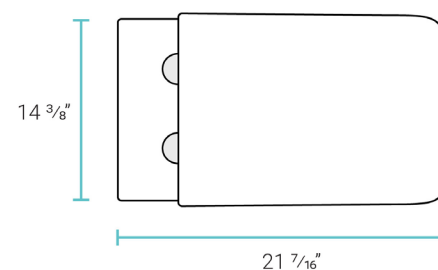

Required Components (sold separately):

- Wall Actuator: SM-WC001, SM-WC002, SM-WC003 *
- In-Wall Tank Carrier System: SM-WC424, SM-WC426

* Color & style options available