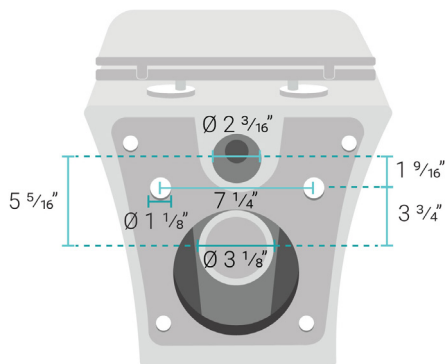

Required Components (sold separately):

- Wall Actuator: SM-WC001, SM-WC002, SM-WC003 *
- In-Wall Tank Carrier System: SM-WC424, SM-WC426

* Color & style options available