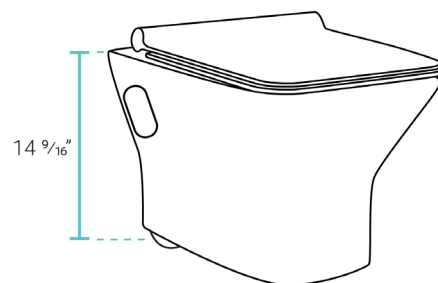

Required Components (sold separately):

- Wall Actuator: SM-WC001, SM-WC002, SM-WC003 *
- In-Wall Tank Carrier System: SM-WC424, SM-WC426

* Color & style options available