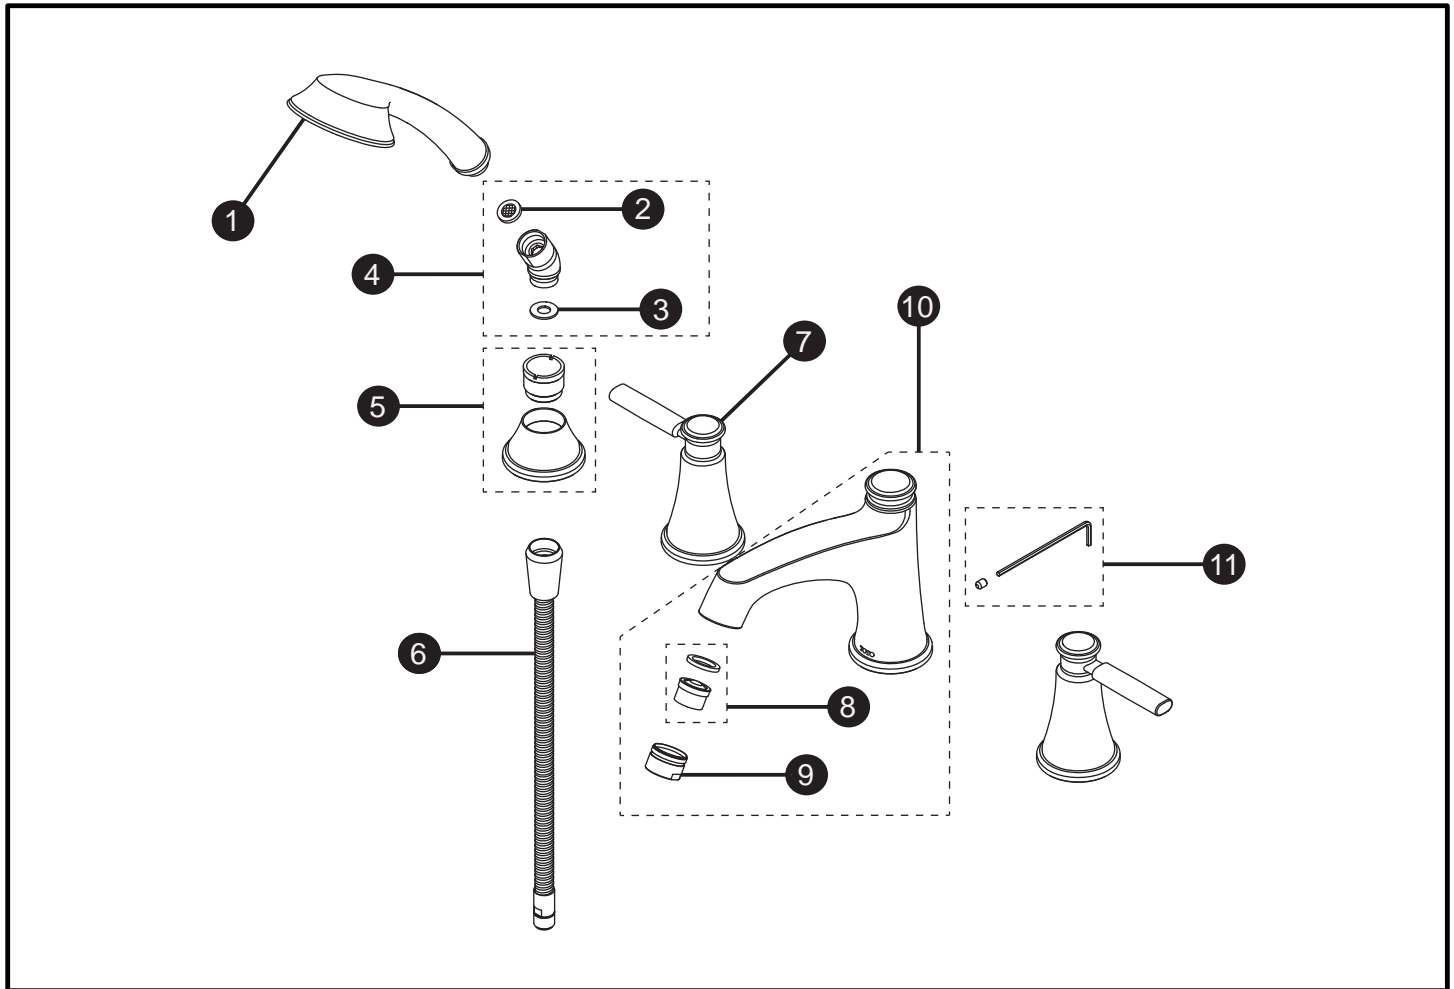

Keane™
Four-Hole Roman Tub Trim

Item	Part	Description
1*	THP4888#\$\$	Handshower
2	THP4808	Gasket / Filter (Qty: 2)
3	THP4935	Gasket (Qty: 2)
4*	THP4886#\$\$	Elbow
5*	THP4974#\$\$	Handshower Mount
6*	THP4934#\$\$	Handshower Hose
7*	THP4973#\$\$	Handle Assembly
8	THP4811	Flow Insert and Gasket
9*	THP4919#\$\$	Housing
10*	THP4975#\$\$	Spout with Diverter Assembly
11	THP4882	Set Screw and Hex Wrench (for spout)

LEGEND
\$\$ = Denotes Finish
#CP = Polished Chrome
#BN = Brushed Nickel
#PN = Polished Nickel

* Please specify finish when ordering