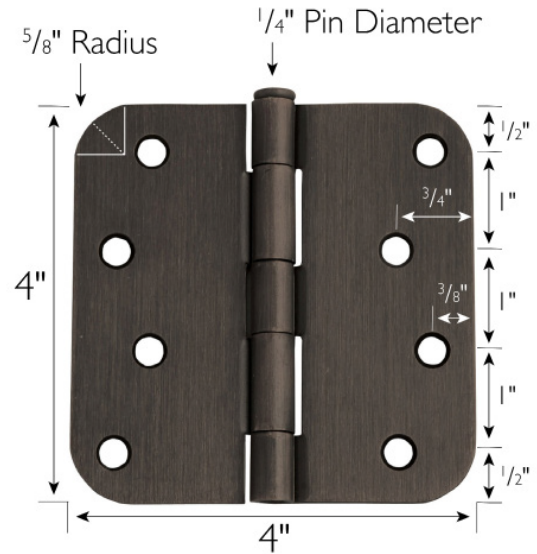

8-Hole 4" x 4", 5/8" Radius Door Hinge 6-Pack
Oil Rubbed Bronze

SPECIFICATIONS

MATERIAL CONSTRUCTION:	Steel
MOUNTING HARDWARE INCLUDED:	#9 x 3/4" screws x 8
TOOLS NEEDED FOR INSTALLATION:	Screwdriver
ASSEMBLED DIMENSIONS:	4" H x 4" L x 0.13" W
ASSEMBLED WEIGHT:	3.24 lbs
CORNER RADIUS:	5/8"
HINGE TYPE:	Butt Hinge