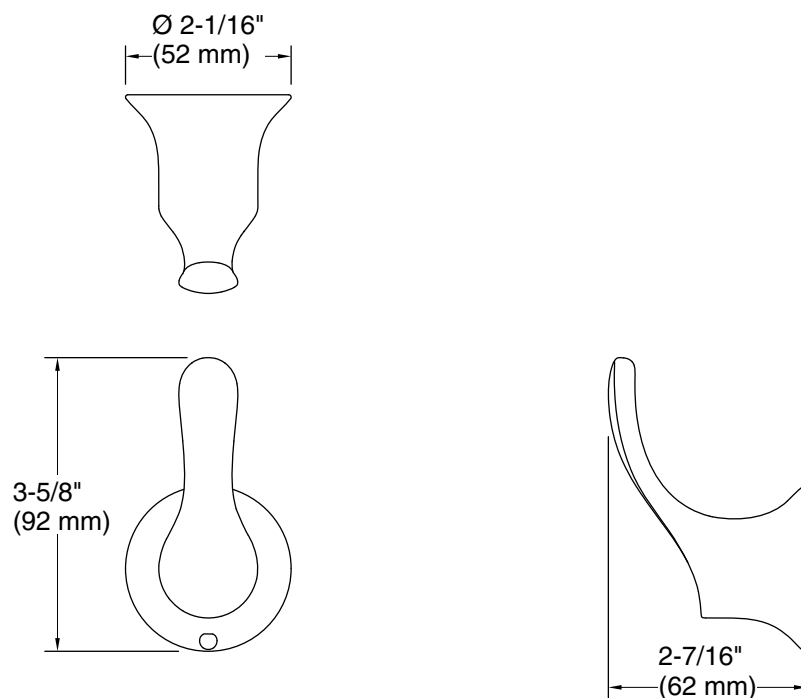

Color	Code	Description
	CP	Polished Chrome
	BN	Vibrant® Brushed Nickel
	BL	Matte Black

Technical Information

All product dimensions are nominal.

Material: Zinc