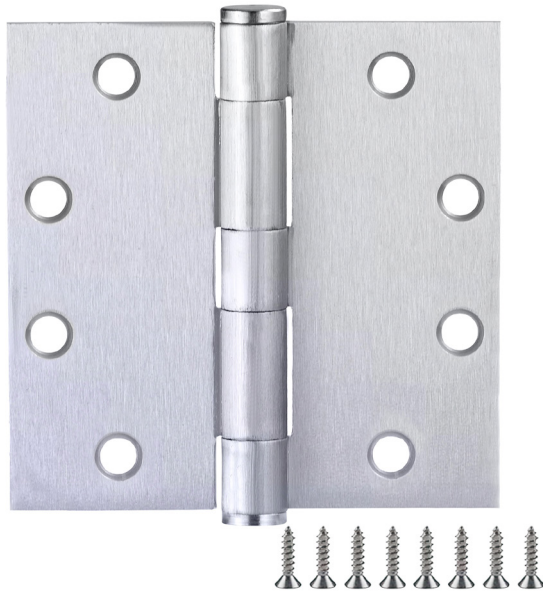

8-Hole 4.5" x 4.5", 5/8" Radius Door Hinge 12-Pack  
Brushed Chrome

**SPECIFICATIONS**

<b>MATERIAL CONSTRUCTION:</b>	Steel
<b>MOUNTING HARDWARE INCLUDED:</b>	#12 x 3/4" (8 screws)
<b>TOOLS NEEDED FOR INSTALLATION:</b>	Screwdriver
<b>ASSEMBLED DIMENSIONS:</b>	4.5" H x 4.5" L x 0.125" W
<b>ASSEMBLED WEIGHT:</b>	9.92 lbs
<b>CORNER RADIUS:</b>	5/8"
<b>HINGE TYPE:</b>	Butt Hinge