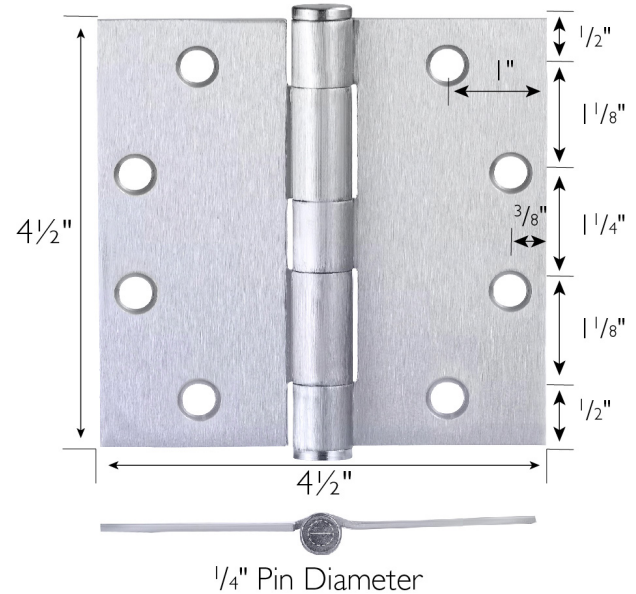

8-Hole 4.5" x 4.5", 5/8" Radius Door Hinge 12-Pack  
Brushed Chrome

**SPECIFICATIONS**

<b>MATERIAL CONSTRUCTION:</b>	Steel
<b>MOUNTING HARDWARE INCLUDED:</b>	#12 x 3/4" (8 screws)
<b>TOOLS NEEDED FOR INSTALLATION:</b>	Screwdriver
<b>ASSEMBLED DIMENSIONS:</b>	4.5" H x 4.5" L x 0.125" W
<b>ASSEMBLED WEIGHT:</b>	9.92 lbs
<b>CORNER RADIUS:</b>	5/8"
<b>HINGE TYPE:</b>	Butt Hinge