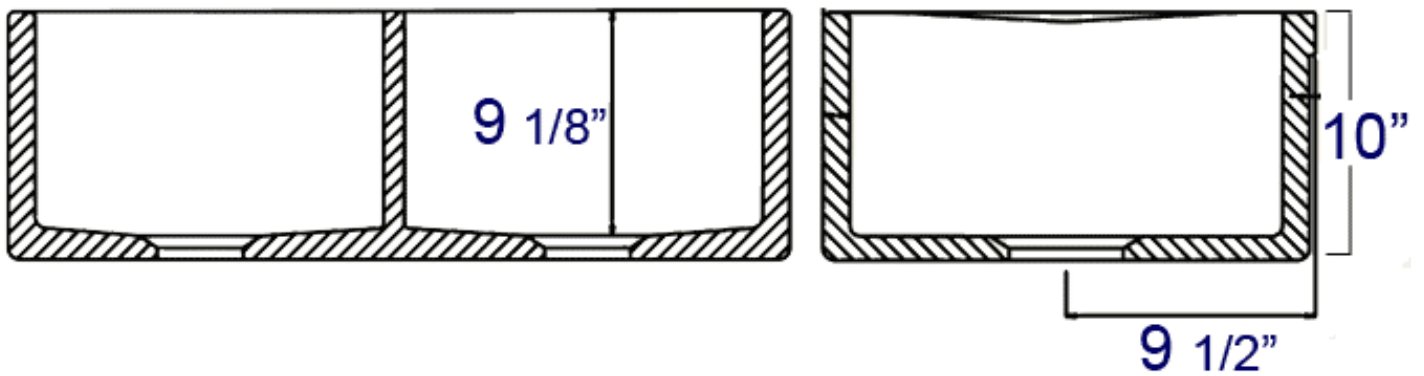

AB539

32 3/4" Lip Double Bowl Fireclay Farmhouse Apron Kitchen Sink

Note: All product dimensions are approximate and should be verified on site prior to installation.
Visit www.ALFIbrand.com for more information.