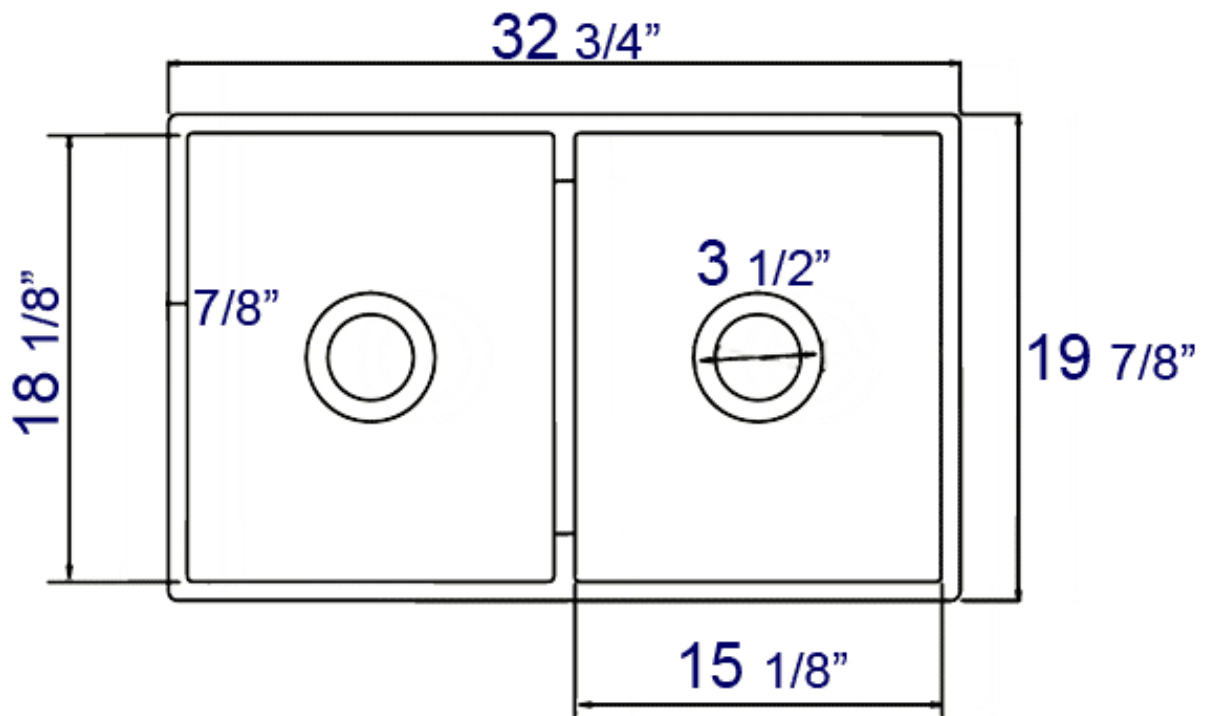

AB539

32 3/4" Lip Double Bowl Fireclay Farmhouse Apron Kitchen Sink

Note: All product dimensions are approximate and should be verified on site prior to installation.
Visit www.ALFIbrand.com for more information.