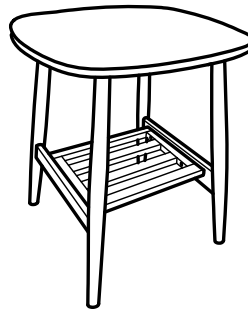

**ASSEMBLY INSTRUCTIONS**

Item : Niles Side Table

Not Provided

2 Persons

DO NOT fully tighten any of the bolts until the product is completely assembled, then put on a flat surface to make sure the product is level and then fully tighten all the bolts.

Part List

HARDWARE LIST :

<p>A M6 x 30mm = 4</p> 	<p>C M6 x 13mm = 4</p> 	<p>E #8 x 1 1/4" = 4</p> 	<p>G M4 x 100mm = 1</p> 
<p>B M6 x 60mm = 4</p> 	<p>D M6 x 13mm = 4</p> 	<p>F M8 x 30mm = 4</p> 	<p>H = 4</p> 